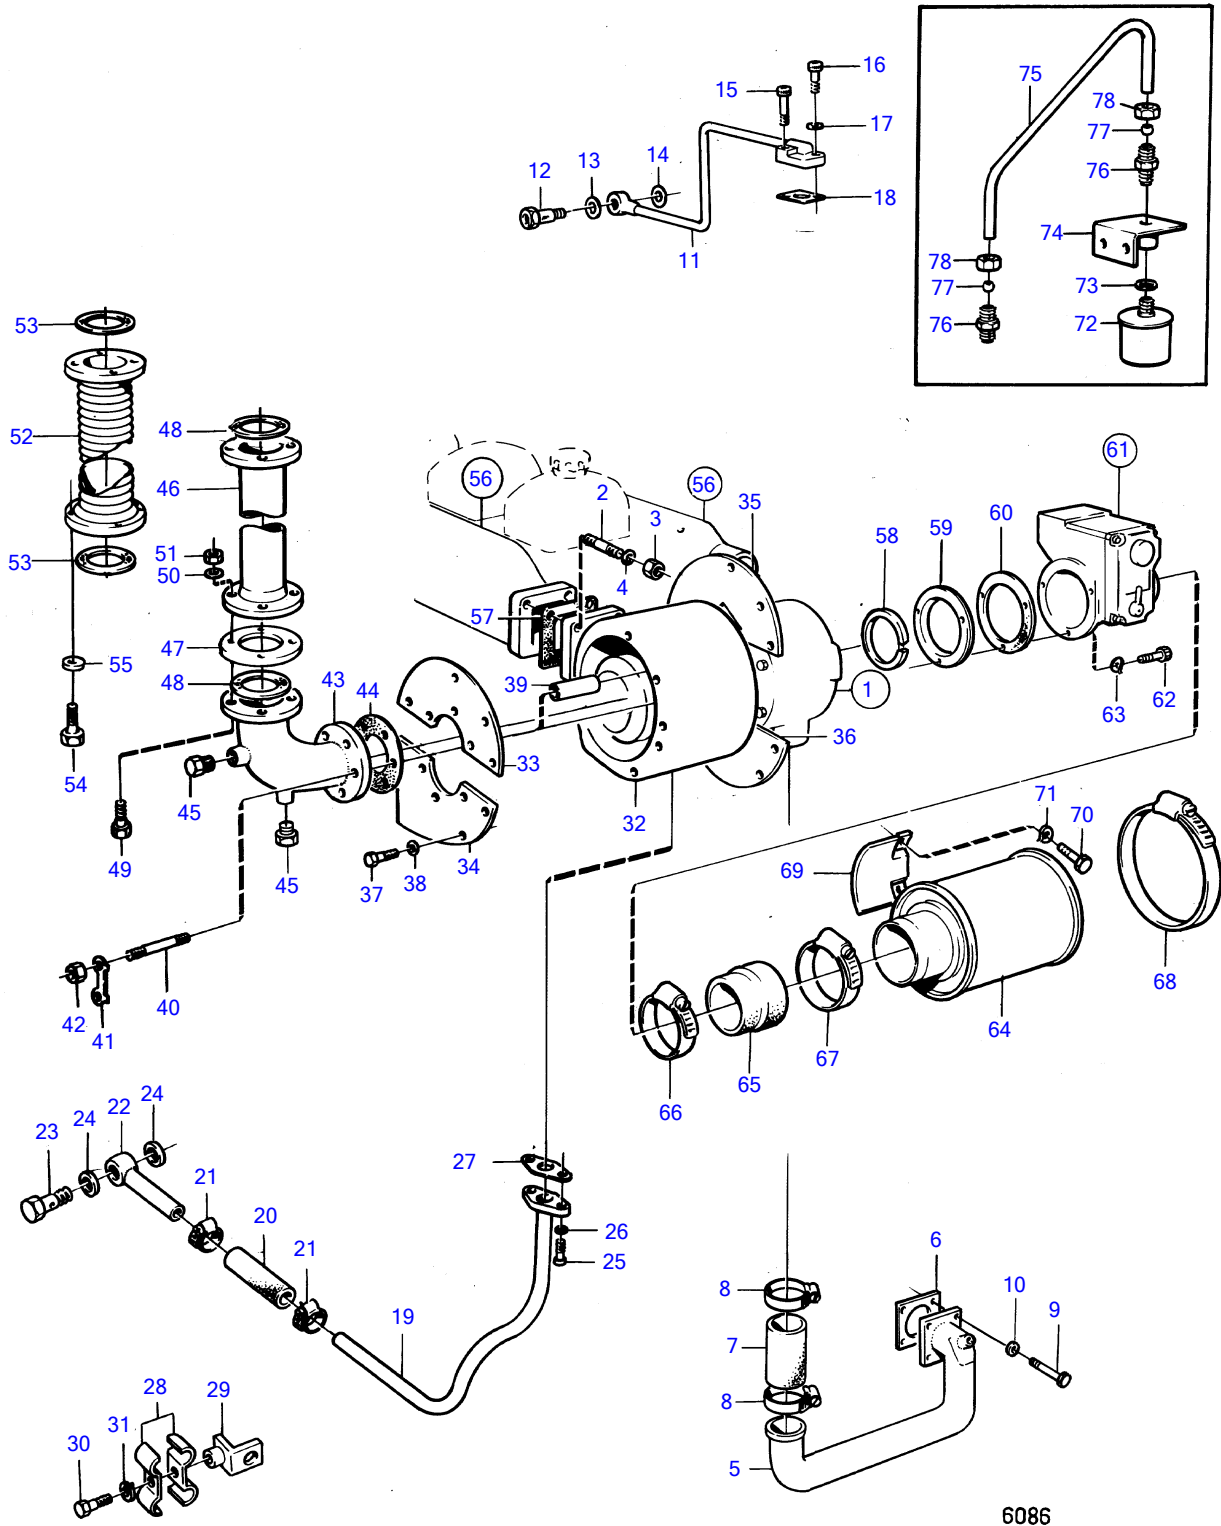

TMD100A

TMD100A

REF	PART NO.	QTY	DESCRIPTION	SEE SEC.	NOTES
1	837455	1	Turbocharger		
			.	13977	
2	953261	4	Stud		
3	943152	4	Nut		
4	942336	4	Spring washer		
5	(837561)	1	Connection pipe		Obsolete part
6	466271	1	Gasket		
7	952986	X	Hose		L=60mm
8	943482	2	Hose clamp		
9	956570	4	Hex. socket screw		
10	941907	4	Spring washer		
11	(823543)	1	Tube		Obsolete part
12	942589	1	Hollow screw		
13	942703	1	Gasket		
14	957181	1	Gasket		
15	956585	1	Hex. socket screw		
16	956584	1	Hex. socket screw		
17	942336	2	Spring washer		
18	417378	1	Gasket		D42A PP spec. 16053, 867638.
19	(823544)	1	Oil return pipe		Obsolete part
20	192358	X	Hose		L=90mm
21	943474	2	Hose clamp		
22	(896780)	1	Tube		Obsolete part
23	191929	1	Hollow screw		
24	957185	2	Gasket		
25	940115	2	Hexagon screw		
26	942336	2	Spring washer		
27	417381	1	Gasket		D42A PP spec. 16053, 867638.
28	820851	2	Clamp		
29	(820853)	1	Bracket		Obsolete part
30	940100	1	Hexagon screw		
31	941906	1	Spring washer		
32	(823352)	1	Heat shield		Obsolete part
33	(823241)	1	Protecting plate		Obsolete part
34	(823242)	1	Protecting plate		Obsolete part
35	(823243)	1	Protecting plate		Obsolete part
36	(823244)	1	Protecting plate		Obsolete part
37	940113	20	Hexagon screw		
38	941907	20	Spring washer		
39	820916	6	Spacer sleeve		
40	953272	6	Stud		
41	15193	3	Tab washer		
42	943152	6	Nut		
43	(823336)	1	Exhaust riser		Obsolete part
44	411710	1	Gasket		
45	192154	2	Plug		
46	820900	1	Exhaust hose		L=590mm
47	807625	1	Flange		
48	807578	2	Gasket		
49	955592	4	Hexagon screw		
50	941912	4	Spring washer		
51	955829	4	Hexagon nut		
52	(843087)	1	Compensator		L=85mm, Obsolete part
	843088		Compensator		L=185mm
53	807578	2	Gasket		
54	955365	8	Hexagon screw		
55	941912	8	Spring washer		
56		1	induction and exhaust manifold with installation components	13975	
57	417382	1	Gasket		D42A PP spec. 16053, 867638.
58	843703	1	Tensioning ring		Spec. 867132 alt, D70BK alt.
59	843704	1	Attaching ring		Spec. 867132 alt, D70BK alt.