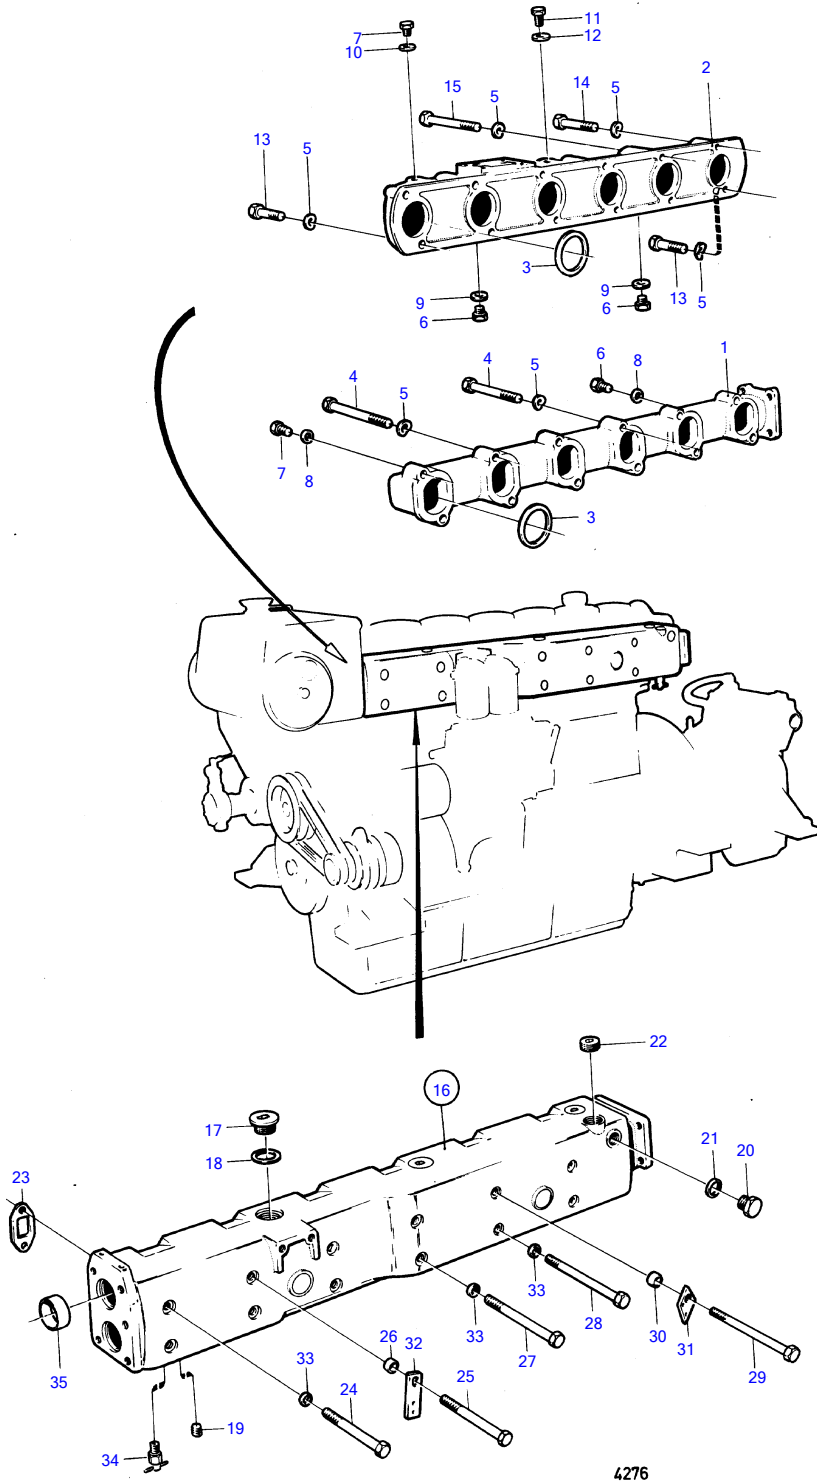

MD100A

MD100A

| REF | PART NO. | QTY | DESCRIPTION     | SEE SEC. | NOTES                        |
|-----|----------|-----|-----------------|----------|------------------------------|
| 1   | (424010) | 1   | Inlet pipe      |          | MO-65138/XXXX, Obsolete part |
| 3   | 422174   | 6   | Rubber ring     |          |                              |
| 4   | 955529   | 12  | Hexagon screw   |          |                              |
| 5   | 941907   | 12  | Spring washer   |          |                              |
| 6   | 180707   | 2   | Plug            |          | MO-65138/XXXX                |
| 7   | 16318    | 1   | Plug            |          |                              |
| 8   | 957173   | 3   | Gasket          |          | MO-65138/XXXX                |
| 9   | 957173   | 2   | Gasket          |          |                              |
| 10  | 907132   | 1   | Gasket          |          |                              |
| 11  | 940113   | 1   | Hexagon screw   |          |                              |
| 12  | 957171   | 1   | Gasket          |          |                              |
| 13  | 940161   | 2   | Hexagon screw   |          | L=45mm                       |
| 14  | 955527   | 1   | Hexagon screw   |          | L=57mm                       |
| 15  | 955529   | 1   | Hexagon screw   |          | L=76mm                       |
|     | 955531   | 6   | Hexagon screw   |          | L=89mm                       |
|     | 955533   | 2   | Hexagon screw   |          | L=102mm                      |
| 16  | (896700) | 1   | Exhaust pipe    | 13978    | Obsolete part                |
| 17  | 467367   | 8   | • Plug          |          | (467649)                     |
| 18  | 469328   | 8   | • Gasket        |          |                              |
| 19  | 952075   | 5   | • Plug          |          |                              |
| 20  | 180726   | 2   | • Plug          |          |                              |
| 21  | 907137   | 2   | • Gasket        |          |                              |
| 22  | 952079   | 1   | • Plug          |          |                              |
| 23  | 422074   | 6   | Gasket          |          |                              |
| 24  | 942547   | 5   | Hexagon screw   |          | L=128mm                      |
| 25  | 191652   | 1   | Hexagon screw   |          | L=146mm                      |
| 26  | 912130   | 1   | Spacer ring     |          |                              |
| 27  | 192058   | 2   | Hexagon screw   |          | L=152mm                      |
| 28  | 102030   | 3   | Screw           |          | L=165mm                      |
| 29  | (942124) | 1   | Hexagon screw   |          | L=178mm, Obsolete part       |
| 30  | (912129) | 1   | Spacer ring     |          | Obsolete part                |
| 31  | (820756) | 1   | Attaching plate |          | Obsolete part                |
| 32  | (820755) | 1   | Attaching plate |          | Obsolete part                |
| 33  | 940097   | 10  | Washer          |          |                              |
| 34  | 82745    | 2   | Shut-off cock   |          |                              |
| 35  | 820725   | 2   | Hose            | 13978    |                              |