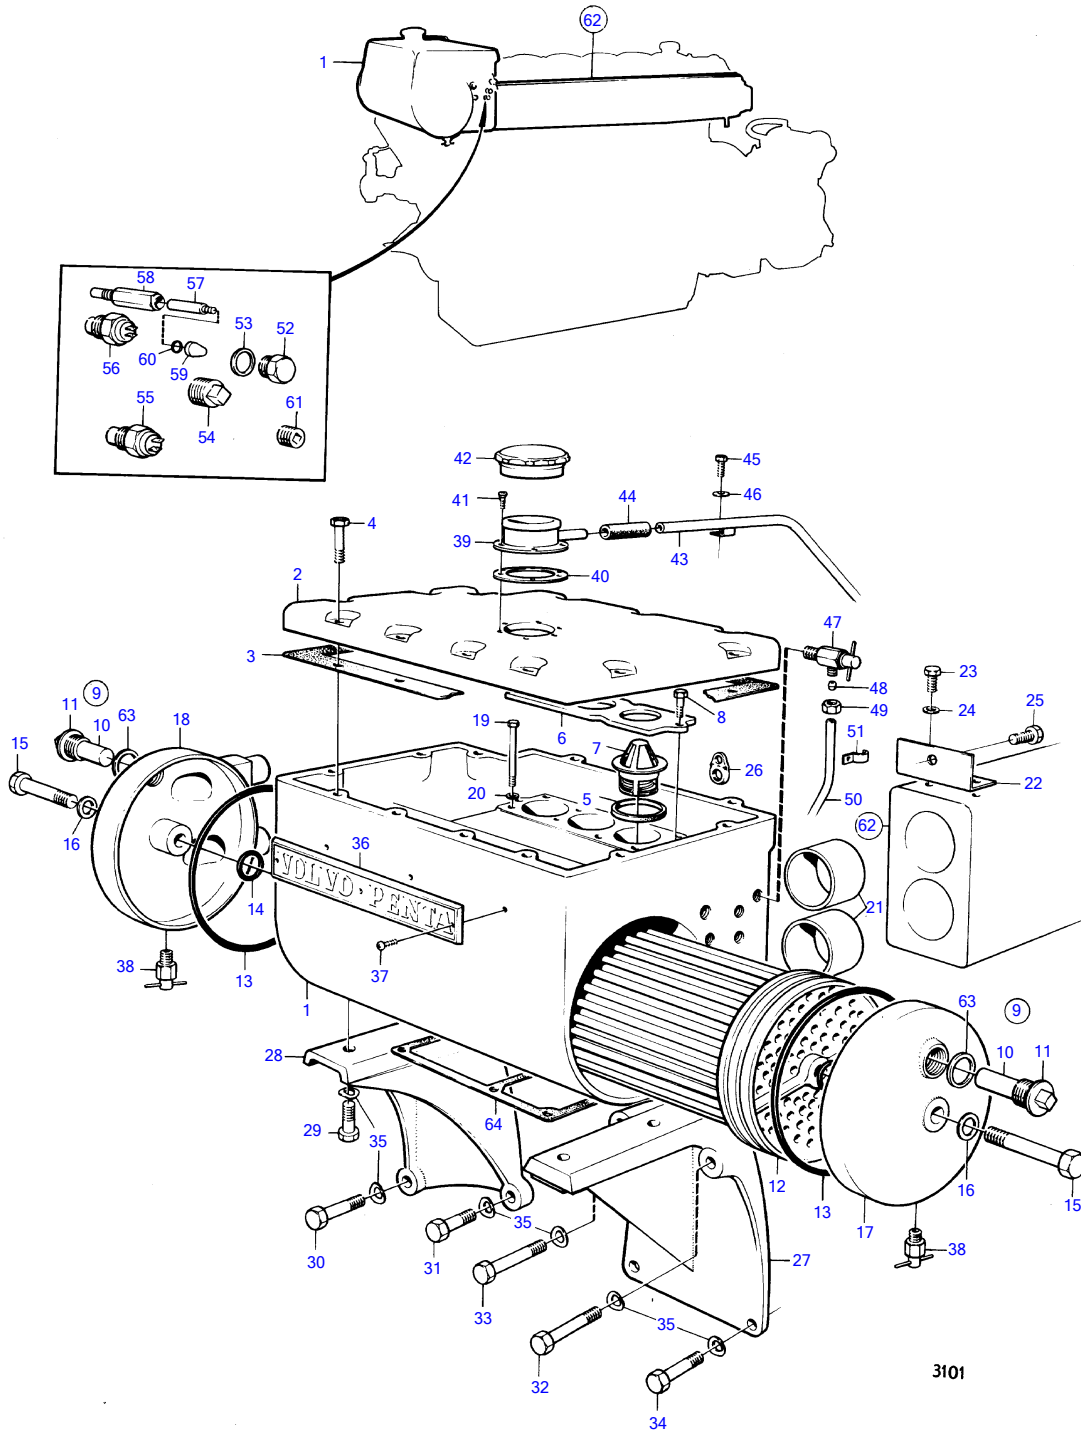

MD100A, TMD100A, TMD100AK, TMD100A-CC, MD100B, MD100BK, MD100B-CC

MD100A, TMD100A, TMD100AK, TMD100A-CC, MD100B, MD100BK, MD100B-CC

REF	PART NO.	QTY	DESCRIPTION	SEE SEC.	NOTES
1	837183	1	Housing		
2	820723	1	Cover		
3	820726	1	Gasket		
4	955525	12	Hexagon screw		
5	416033	3	Sealing ring		
6	820724	1	Thermostat retainer		Early type
	824134	1	Plate		Late type
7	824200	3	Thermostat		Early type
	1544297	2	Thermostat		Late type 76°C (467014)
	824200	1	Thermostat		Early type 70°
	1544389	1	Thermostat		Late type 70°
8	942342	4	Hexagon screw		
9	823660	4	Zinc electrode		Repl by 823661
10	823661	4	• Zinc anode		
11	823662	4	• Plug		
12	823278	1	Insert		
13	400797	4	O-ring		
14	925057	2	O-ring		
15	823279	2	Screw		
16	11996	2	Gasket		
17	820715	1	End cover		
18	(820716)	1	End plate		Obsolete part
19	(942232)	6	Hex. socket screw		Obsolete part
20	942551	6	Washer		
21	820725	2	Hose	13975	
22	(820728)	1	Anchorage		Obsolete part
23	940114	2	Hexagon screw		
24	940097	2	Washer		
25	955560	1	Hexagon screw		
26	423139	1	Sealing ring		See group 2A
27	820730	1	Bracket		
28	(823036)	1	Bracket		Obsolete part
29	940162	4	Hexagon screw		
30	955541	3	Hexagon screw		L=76mm
31	955535	1	Hexagon screw		L=32mm
32	955543	1	Hexagon screw		L=95mm
33	940156	1	Hexagon screw		L=89mm
34	955539	2	Hexagon screw		
35	942336	12	Spring washer		
36	820232	1	Sign		
37	950210	3	Cross recessed screw		
38	82744	3	Shut-off cock		
39	821348	1	Cardboard tube		
40	821349	1	Gasket		
41	950145	6	Cross recessed sunk		
42	321973	1	Filler cap		
43		1	overflow pipe		Replaced by 1ea 1544097., Early type
44	192618	X	Hose, hose		L=50mm early type L=1000mm late type
45	(950019)	1	Cross recessed screw		Obsolete part, Early type
46	940090	1	Washer		Early type
47	820436	1	Drain cock		
48	954365	1	Fitting		
49	954350	1	Fitting nut		
50	954305	X	Tube		L=350mm
			• Bulletin P-23-4-3	P-23-4-3-EN	Fuel Line 5/16", Copper Pipe
51	942400	1	Clamp		
52	180761	1	Plug		Replaced by 1ea 1544389.
53	11996	1	Gasket		Replaced by 1ea 1544389.
54	952077	2	Plug		Replaced by 1ea 1544389.
55		1	temperature sender		See group 3
56		1	thermoswitch		See group 9
		1	thermoswitch		Included in packing., See group 3

7742120-26-13978

3101

Upd:2011-03-01

MD100A, TMD100A, TMD100AK, TMD100A-CC, MD100B, MD100BK, MD100B-CC

VOLVO
PENTA