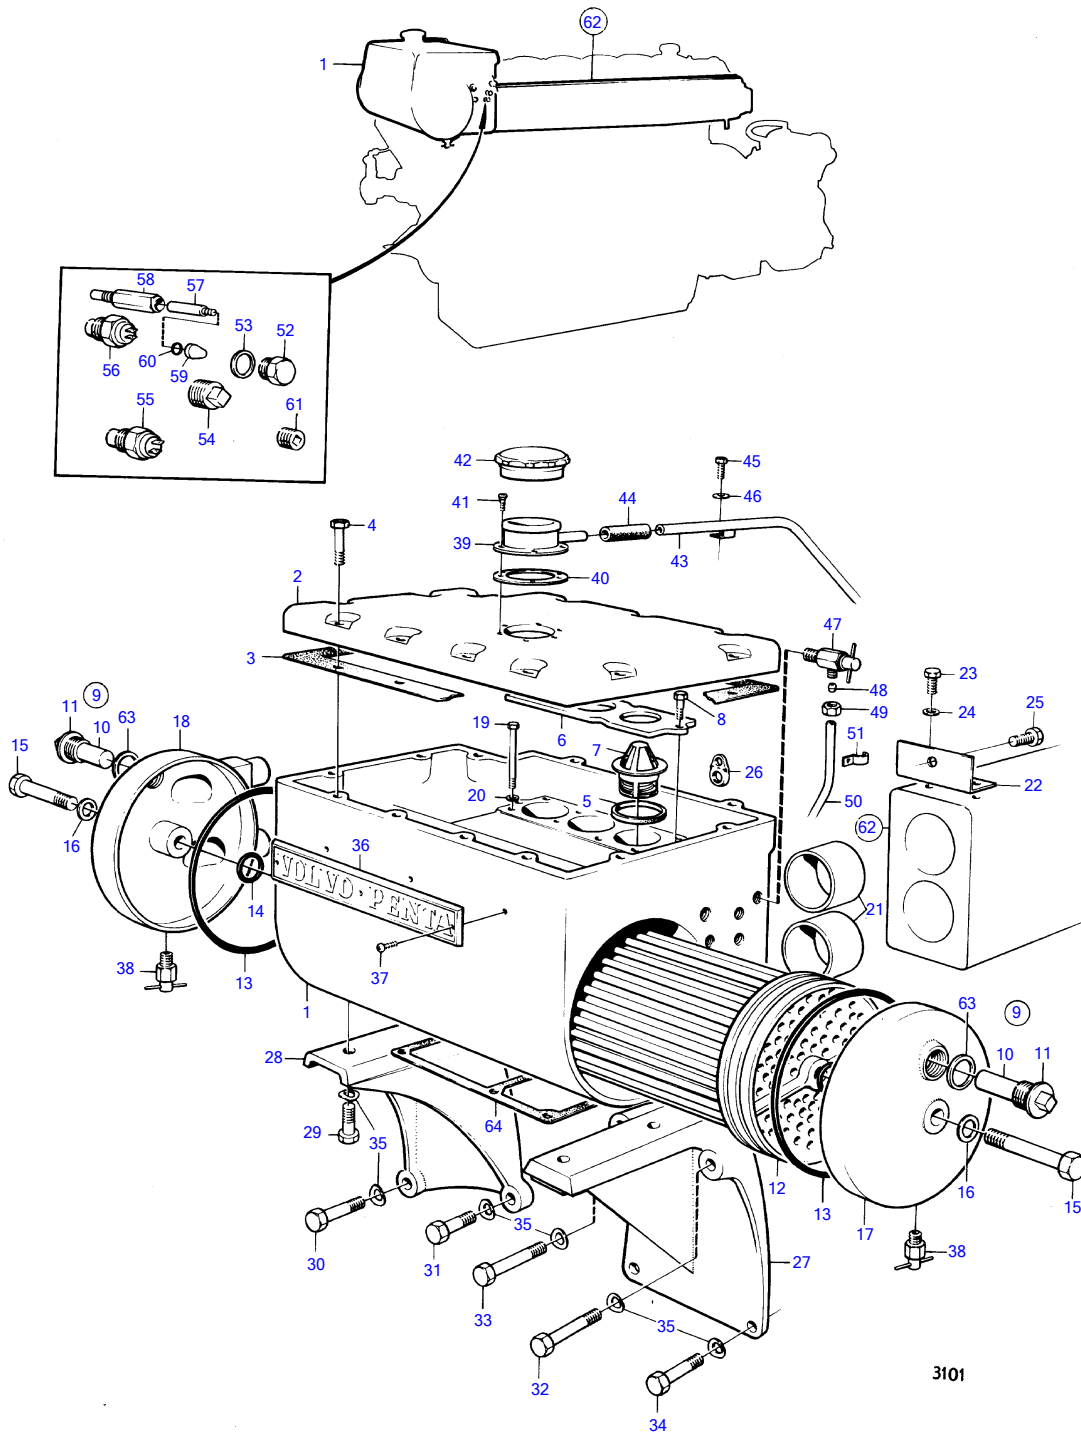

MD100A, TMD100A, TMD100AK, TMD100A-CC, MD100B, MD100BK, MD100B-CC

MD100A, TMD100A, TMD100AK, TMD100A-CC, MD100B, MD100BK, MD100B-CC

REF	PART NO.	QTY	DESCRIPTION	SEE SEC.	NOTES
1	837183	1	Housing		
2	820723	1	Cover		
3	820726	1	Gasket		
4	955525	12	Hexagon screw		
5	416033	3	Sealing ring		
6	820724	1	Thermostat retainer		Early type
	824134	1	Plate		Late type
7	824200	3	Thermostat		Early type
	1544297	2	Thermostat		Late type 76°C (467014)
	824200	1	Thermostat		Early type 70°
	1544389	1	Thermostat		Late type 70°
8	942342	4	Hexagon screw		
9	823660	4	Zinc electrode		Repl by 823661
10	823661	4	• Zinc anode		
11	823662	4	• Plug		
12	823278	1	Insert		
13	400797	4	O-ring		
14	925057	2	O-ring		
15	823279	2	Screw		
16	11996	2	Gasket		
17	820715	1	End cover		
18	(820716)	1	End plate		Obsolete part
19	(942232)	6	Hex. socket screw		Obsolete part
20	942551	6	Washer		
21	820725	2	Hose	13975	
22	(820728)	1	Anchorage		Obsolete part
23	940114	2	Hexagon screw		
24	940097	2	Washer		
25	955560	1	Hexagon screw		
26	423139	1	Sealing ring		See group 2A
27	820730	1	Bracket		
28	(823036)	1	Bracket		Obsolete part
29	940162	4	Hexagon screw		
30	955541	3	Hexagon screw		L=76mm
31	955535	1	Hexagon screw		L=32mm
32	955543	1	Hexagon screw		L=95mm
33	940156	1	Hexagon screw		L=89mm
34	955539	2	Hexagon screw		
35	942336	12	Spring washer		
36	820232	1	Sign		
37	950210	3	Cross recessed screw		
38	82744	3	Shut-off cock		
39	821348	1	Cardboard tube		
40	821349	1	Gasket		
41	950145	6	Cross recessed sunk		
42	321973	1	Filler cap		
43		1	overflow pipe		Replaced by 1ea 1544097., Early type
44	192618	X	Hose, hose		L=50mm early type L=1000mm late type
45	(950019)	1	Cross recessed screw		Obsolete part, Early type
46	940090	1	Washer		Early type
47	820436	1	Drain cock		
48	954365	1	Fitting		
49	954350	1	Fitting nut		
50	954305	X	Tube		L=350mm
			• Bulletin P-23-4-3	P-23-4-3-EN	Fuel Line 5/16", Copper Pipe
51	942400	1	Clamp		
52	180761	1	Plug		Replaced by 1ea 1544389.
53	11996	1	Gasket		Replaced by 1ea 1544389.
54	952077	2	Plug		Replaced by 1ea 1544389.
55		1	temperature sender		See group 3
56		1	thermoswitch		See group 9
		1	thermoswitch		Included in packing., See group 3

7742120-26-13978

3101

Upd:2011-03-01

MD100A, TMD100A, TMD100AK, TMD100A-CC, MD100B, MD100BK, MD100B-CC

VOLVO
PENTA