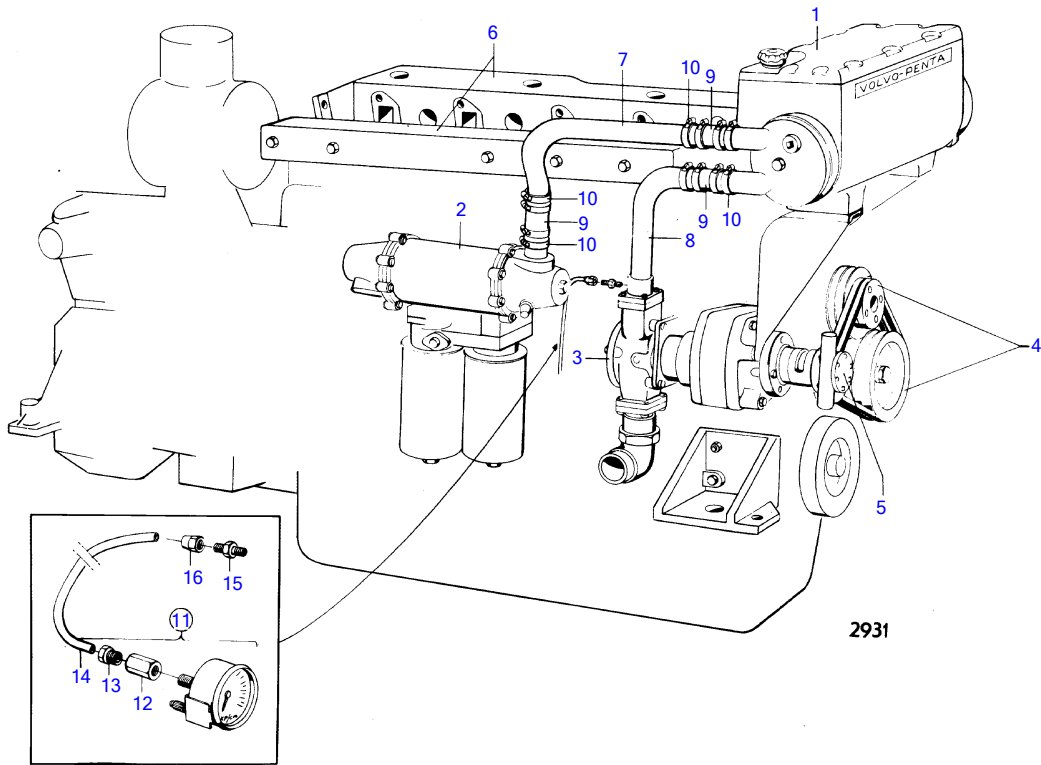

TMD100A

## TMD100A

REF	PART NO.	QTY	DESCRIPTION	SEE SEC.	NOTES
6		1	induction and exhaust	13986	
		1	induction and exhaust system		Spec 867670
7	820731	1	Tube		Obsolete part
8	823380	1	Coolant pipe	13981	Obsolete part
9	952976	X	Rubber hose		L=110mm
10	943477	12	Hose clamp		(951793)
11	819815	1	Pressure gauge kit		Obsolete part
12	809410	1	• Nut		Obsolete part
13	87698	1	• Fitting screw		
14	954303	X	• Tube		L=5000mm, Obsolete part
15	954334	1	Nipple		Obsolete part
16	954320	1	Fitting nut		