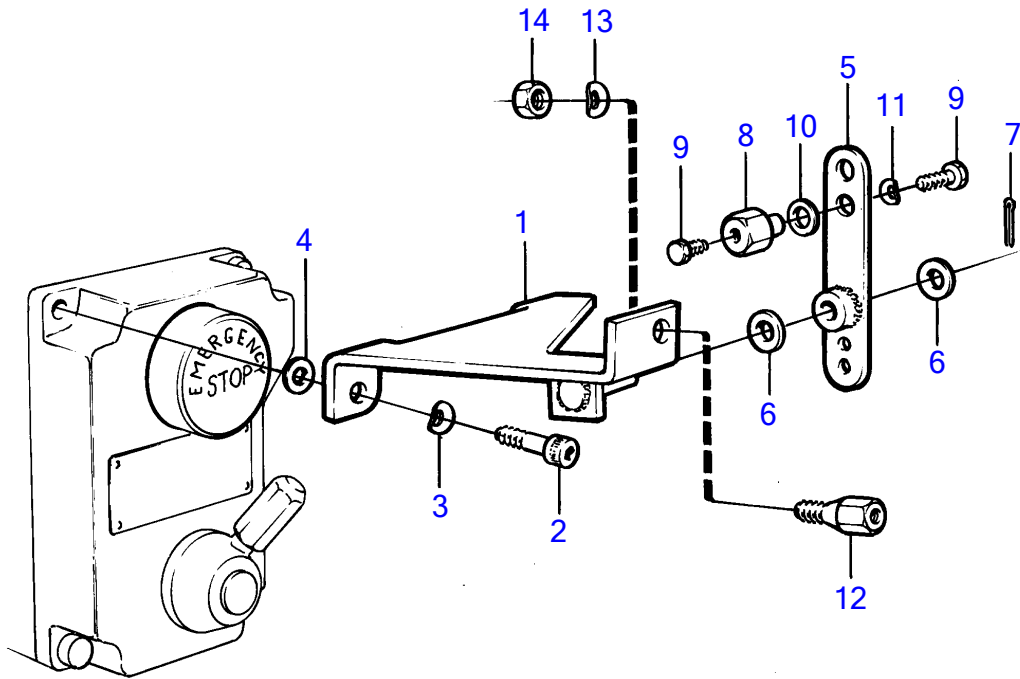

TMD100A, MD100B

5912

TMD100A, MD100B

REF	PART NO.	QTY	DESCRIPTION	NOTES
1	845853	1	Bracket	
2	955249	2	Hexagon screw	
3	941905	2	Spring washer	
4	955895	2	Washer	
5	(840124)	1	Intermediate lever	Obsolete part
6	955894	2	Washer	
7	907824	1	Split pin	(907823)
8	804783	1	Cube	
9	955224	2	Hexagon screw	
10	960137	1	Washer	
11	941904	1	Spring washer	
12	829070	1	Cable lock	
13	941907	1	Spring washer	
14	955834	1	Hexagon nut	