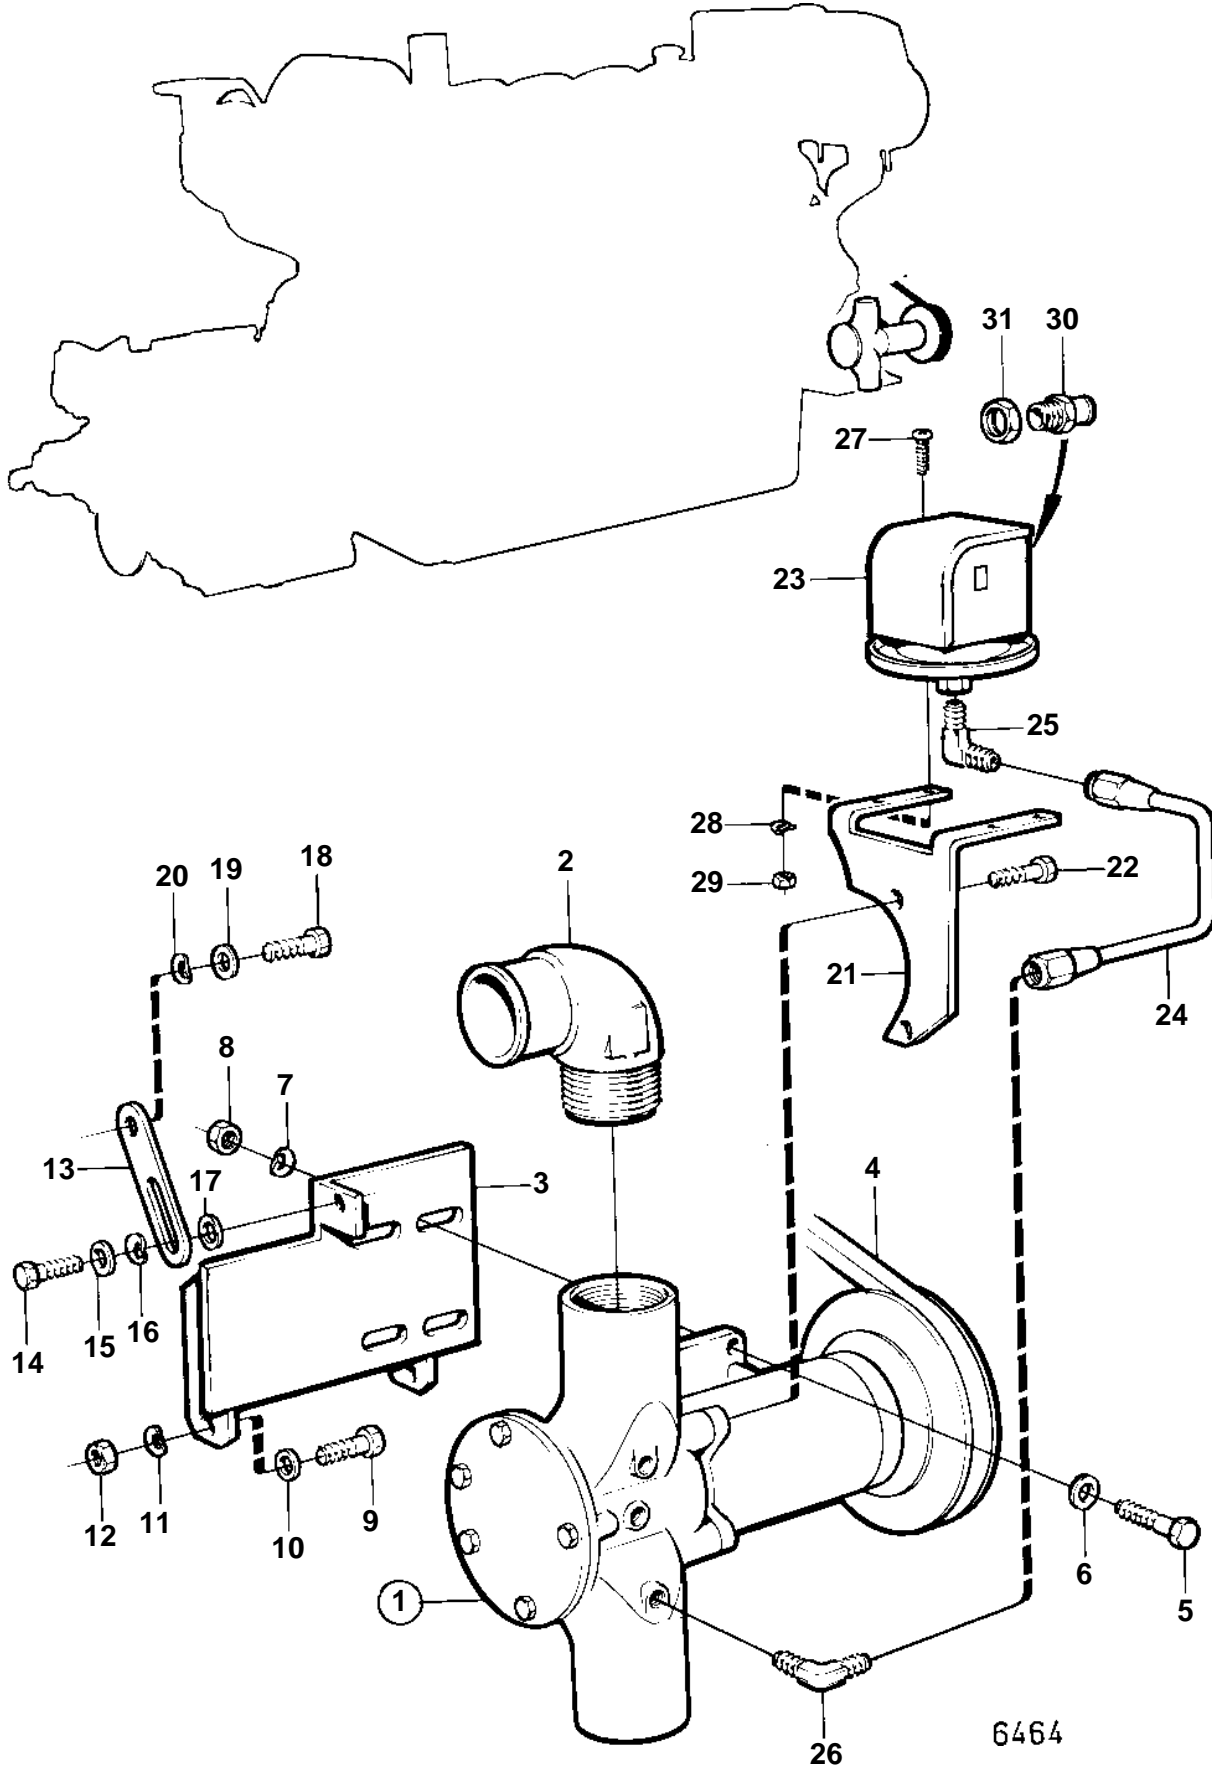

TMD100A,MD100B

6464

TMD100A,MD100B

REF	PART NO.	QTY	DESCRIPTION	SEE SEC.	NOTES
1	846105	1	Water pump		2"
				090-0145	
2	813644	2	Hose attachment		
3	846230	1	Bracket		
4	809176	1	V-belt		
5	940162	4	Screw		
6	940097	4	Washer		
7	942336	4	Spring washer		
8	955827	4	Nut		
9	955563	2	Screw		
10	955898	2	Washer		
11	940280	2	Spring washer		
12	940176	2	Nut		
13	809307	1	Tensioner		
14	955524	1	Screw		
15	955894	1	Washer		
16	941907	1	Spring washer		
17	960141	1	Washer		
18	940116	1	Screw		
19	955896	1	Washer		
20	941909	1	Spring washer		
21	846218	1	Bracket		
22	955525	2	Screw		
23	1144047	1	Switch		
24	846253	1	Tube		
25	944155	1	Nipple		
26	954343	1	Elbow nipple		
27	950005	4	Screw		
28	941904	4	Spring washer		
29	940119	4	Nut		
30	822327	1	Cable union		
	881192	1	Cable union		
31	880243	2	Nut		