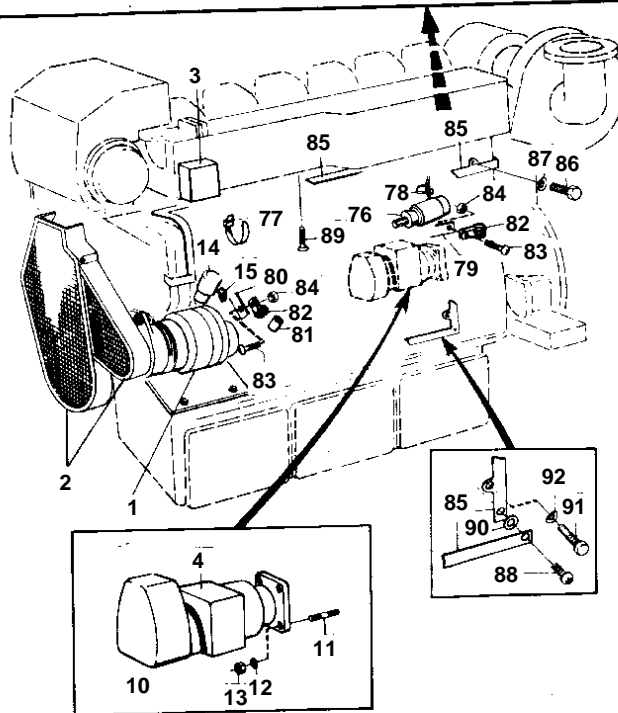

TMD100A SPEC.867107,MD100B SPEC 867139

4772

TMD100A SPEC.867107,MD100B SPEC 867139

REF	PART NO.	QTY	DESCRIPTION	SEE SEC.	NOTES
1			ALTERNATOR WITH INSTALLATION COMPONENTS		28V 25A
				030-0450	
2			BELT PROTECTION WITH INSTALLATION COMPONENTS		SEE GROUP 2A
3			THERMOSWITCH AND PROTECTING BOX WITH INSTALLATION COMPONENTS	030-0850	
4			STARTER COVER WITH INSTALLATION COMPONENTS	030-0900	
5	823480	1	Charge regulator		24V 25A. BRÖYT SPEC. 867510.
6	899709	3	Vibration damper		
7	956091	3	Screw		
8	941906	6	Spring washer		
9	956092	3	Screw		
10	240347	1	Starter motor		24V
				030-1400	
	847308	1	Starter motor COMPONENTS NOT SPEC.		24V
11	953486	3	Stud		
12	942336	3	Spring washer		
13	955827	3	Nut		
14	1507899	1	Tachometer sensor		
15	76614	2	Rubber collar		
16	823486	1	Intermediate section		
17	823487	1	Cover		
18	823490	1	Gasket		
19	823488	2	Stud		
20	950363	2	Nut		
21	881192	1	Cable union		
22	940135	3	Screw		
23	941907	3	Spring washer		
24	16325	3	Plug		
25	180110	1	Elbow nipple		
26	87970	1	Hose		
27	955826	3	Nut		
28	843812	1	Switch		STOP
29	843813	1	Switch		ALARM
30	881432	1	Pressure sensor		
31	836273	1	Tap		
32	837718	1	Race gard		
33	837003	1	Screw		
34	824411	1	Clutch housing		
35	836366	1	Cover		
36	836368	1	Bracket		
37	836367	1	Bracket		
38	836760	1	Bracket		
39	239883	3	Relay		
40	836177	3	Current bar		
41	824159	40	Clamp		
42	824160	5	Clamp		EARLY TYPE
43	824161	1	Bracket		
44	824172	2	Bracket		
45	824173	2	Bracket		
46	842730	X	Sealing strip		L = 1420 MM
47	955284	2	Screw		
48	941905	5	Spring washer		
49	956076	5	Screw		
50	955780	5	Nut		
51	956061	2	Screw		
52	941904	2	Spring washer		