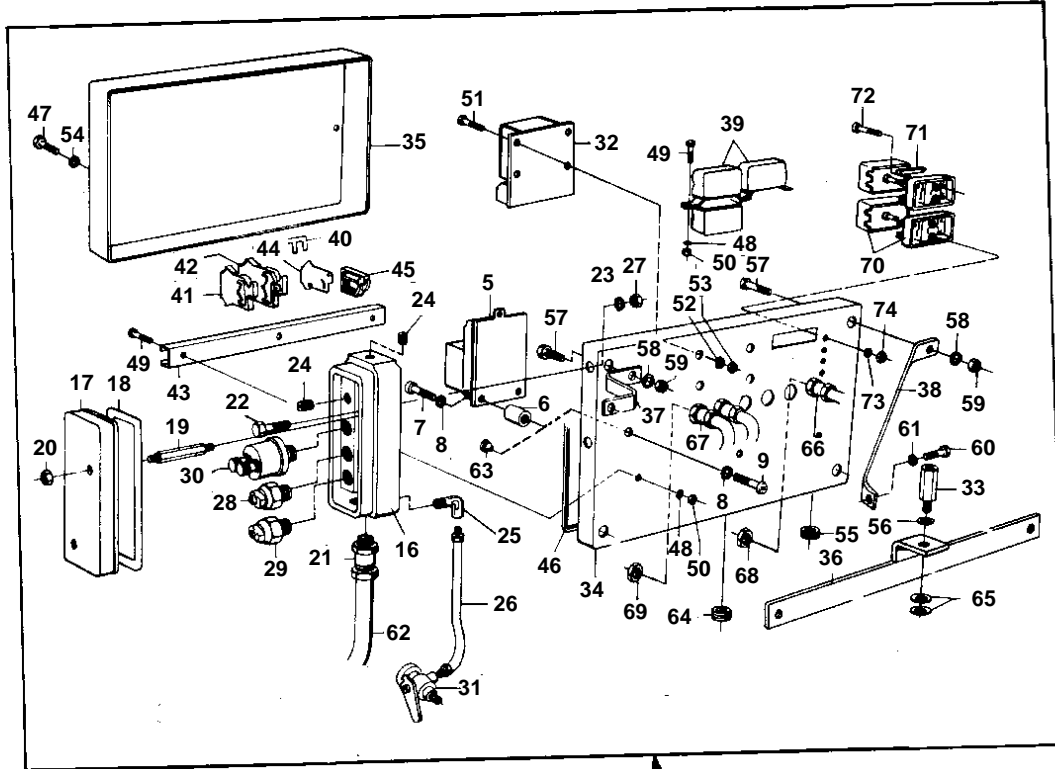

TMD100A SPEC.867107,MD100B SPEC 867139

4772

TMD100A SPEC.867107,MD100B SPEC 867139

REF	PART NO.	QTY	DESCRIPTION	SEE SEC.	NOTES
1			ALTERNATOR WITH INSTALLATION COMPONENTS		28V 25A
				030-0450	
2			BELT PROTECTION WITH INSTALLATION COMPONENTS		SEE GROUP 2A
3			THERMOSWITCH AND PROTECTING BOX WITH INSTALLATION COMPONENTS	030-0850	
4			STARTER COVER WITH INSTALLATION COMPONENTS	030-0900	
5	823480	1	Charge regulator		24V 25A. BRÖYT SPEC. 867510.
6	899709	3	Vibration damper		
7	956091	3	Screw		
8	941906	6	Spring washer		
9	956092	3	Screw		
10	240347	1	Starter motor		24V
				030-1400	
	847308	1	Starter motor COMPONENTS NOT SPEC.		24V
11	953486	3	Stud		
12	942336	3	Spring washer		
13	955827	3	Nut		
14	1507899	1	Tachometer sensor		
15	76614	2	Rubber collar		
16	823486	1	Intermediate section		
17	823487	1	Cover		
18	823490	1	Gasket		
19	823488	2	Stud		
20	950363	2	Nut		
21	881192	1	Cable union		
22	940135	3	Screw		
23	941907	3	Spring washer		
24	16325	3	Plug		
25	180110	1	Elbow nipple		
26	87970	1	Hose		
27	955826	3	Nut		
28	843812	1	Switch		STOP
29	843813	1	Switch		ALARM
30	881432	1	Pressure sensor		
31	836273	1	Tap		
32	837718	1	Race gard		
33	837003	1	Screw		
34	824411	1	Clutch housing		
35	836366	1	Cover		
36	836368	1	Bracket		
37	836367	1	Bracket		
38	836760	1	Bracket		
39	239883	3	Relay		
40	836177	3	Current bar		
41	824159	40	Clamp		
42	824160	5	Clamp		EARLY TYPE
43	824161	1	Bracket		
44	824172	2	Bracket		
45	824173	2	Bracket		
46	842730	X	Sealing strip		L = 1420 MM
47	955284	2	Screw		
48	941905	5	Spring washer		
49	956076	5	Screw		
50	955780	5	Nut		
51	956061	2	Screw		
52	941904	2	Spring washer		