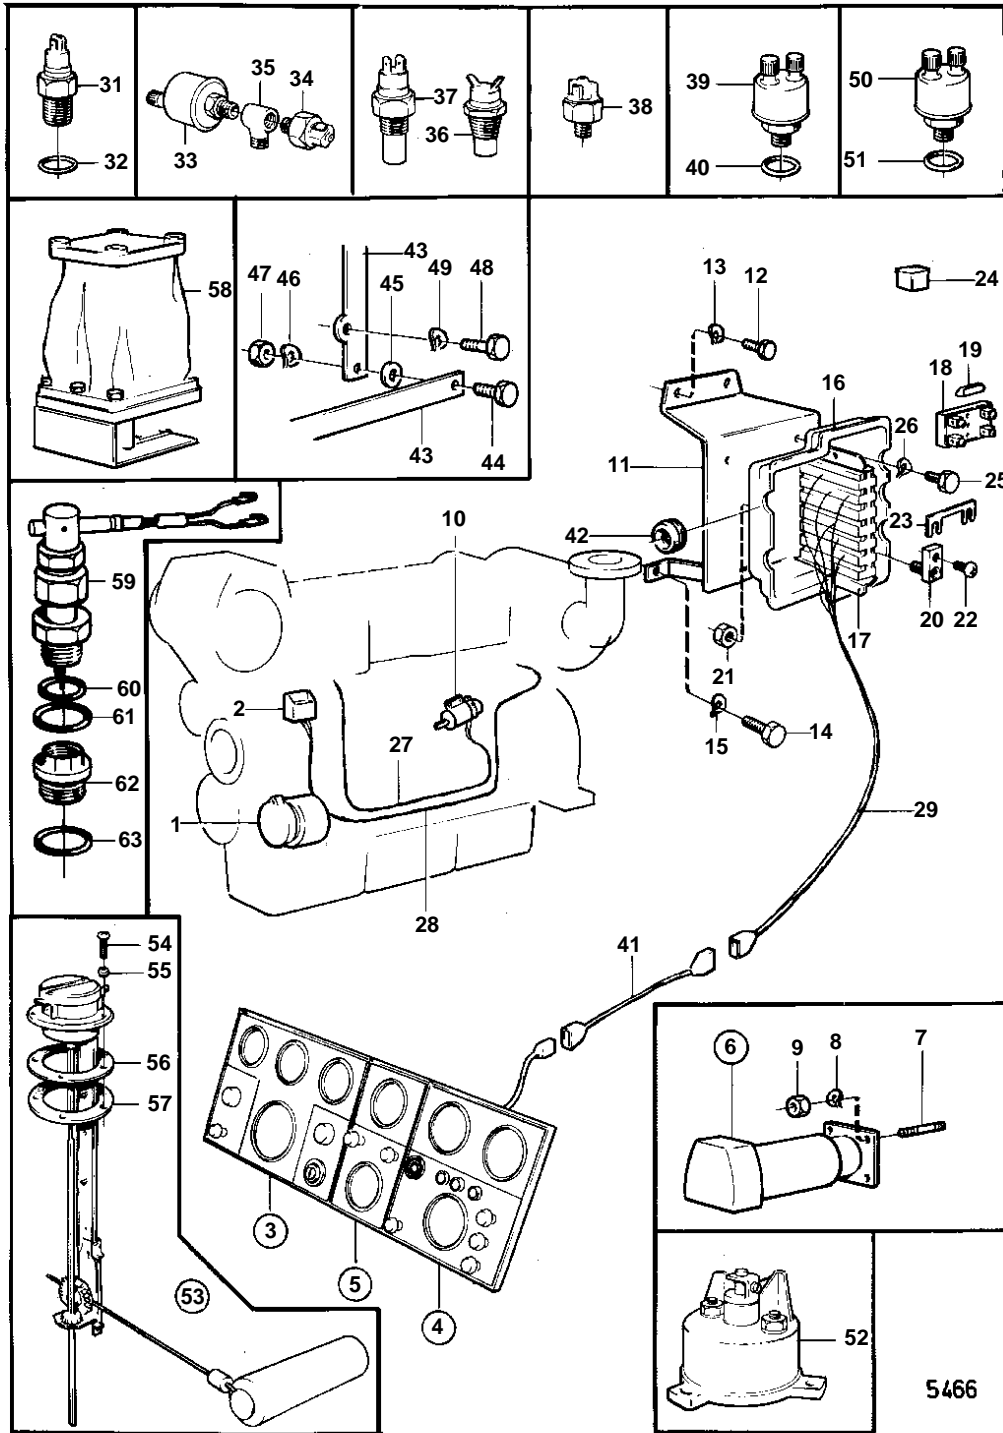

TMD100A,MD100B

TMD100A,MD100B

REF	PART NO.	QTY	DESCRIPTION	SEE SEC.	NOTES
1		1	ALTERNATOR WITH INSTALLATION COMPONENTS		14V 38A, 28V 25A
				030-0400	
		1	ALTERNATOR WITH INSTALLATION COMPONENTS		28V 60A
				030-0600	
2		1	CHARGING RELAY		12V 38A, 24V 25A
				030-0400	
	823766	1	Charge regulator		24V 60A
				030-1350	
3	842568	1	Instrument panel		12V
				030-1800	
	842567	1	Instrument panel		24V
				030-1800	
4	837993	1	Instrument panel		12V. FOR MS3B REVERSE GEAR.
				030-1550	
	837994	1	Instrument panel		24V. FOR MS3B REVERSE GEAR.
				030-1550	
5	837995	1	Instrument panel		12V. NOT INCLUDED IN ALTERNATOR 841765.
				030-1600	
	837996	1	Instrument panel		24V. NOT INCLUDED IN ALTERNATOR 841765.
				030-1600	
6	240347	1	Starter motor		24V
				030-1400	
7	953486	3	Stud		
8	942336	3	Spring washer		
9	955827	3	Nut		
10			STOP SOLENOID WITH INSTALLATION COMPONENTS		SEE GROUP 2D
11	843553	1	Bracket		
12	940133	2	Screw		L = 16 MM
13	942336	2	Spring washer		
14	955561	1	Screw		L = 32 MM
15	940280	1	Spring washer		
16	837791	2	Clutch housing		GROUND CABLE-STARTER.
17	837829	1	Terminal block		
18	88578	1	Fuse box		
19	943905	2	Fuse, BLUE		25A
20	837796	4	Screw		
21	17602	8	Nut		
22	941616	4	Screw		
23	77796	2	Fuse		50A
	239148	2	Fuse		80A
24	1501832	1	Relay		12V (839367)
	1501833	1	Relay		24V (839434)
25	950059	3	Screw		
26	941907	3	Spring washer		
27	842734	1	Cable trunk		BB225B MO 20394-, BB260B MO 20364-.
28	842703	1	Cable trunk		12V 38A. BB225B MO 20325-20393, BB260B MO 20325-20363.
	842701	1	Cable trunk		24V 25A. BB225B MO 20325-20393, BB260B MO 20325-20363.
	842711	1	Cable trunk		24V 60A. BB225B MO 20325-20393, BB260B MO 20325-20363.
29	837836	1	Cable trunk		
30		X	CABLES AND CABLE TERMINAL	030-1950	
31	354671	1	Tachometer sensor		(837783)
32	925059	1	O-ring	IK	
33	843231	1	Oil pressure sensor		