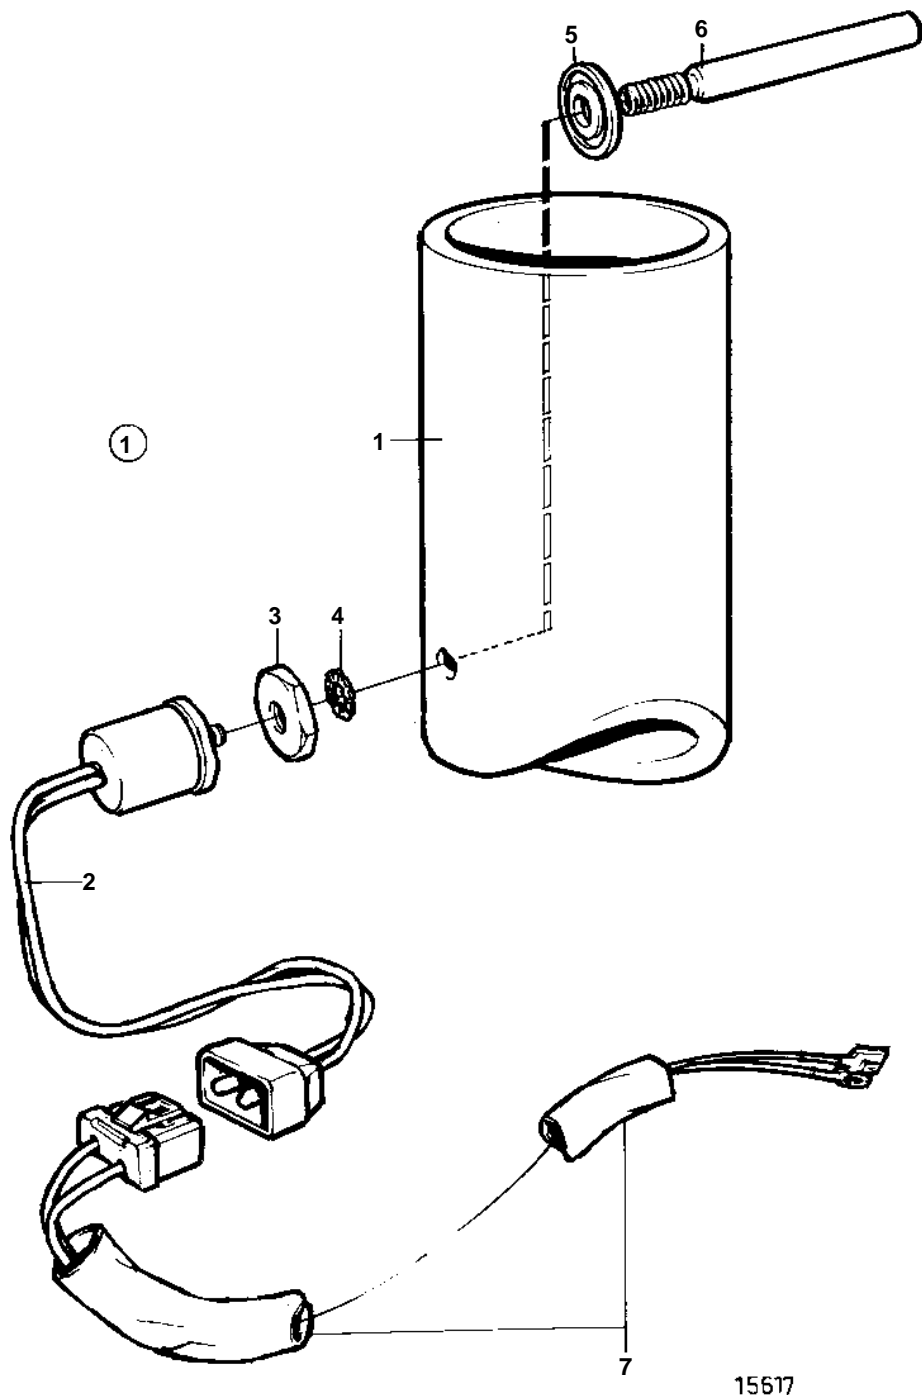

COMMON

15617

COMMON

REF	PART NO.	QTY	DESCRIPTION	NOTES
1	872313	1	Temperat monitor kit	For engines with reverse gear. 80°C
2	828761	1	• Thermo monitor	
3	828750	1	• Nut	
4	942605	1	• Lock washer	
5	828776	1	• Washer	
6	828817	1	• Sensor	
7		X	• Cables and terminals	SE GROUP 30