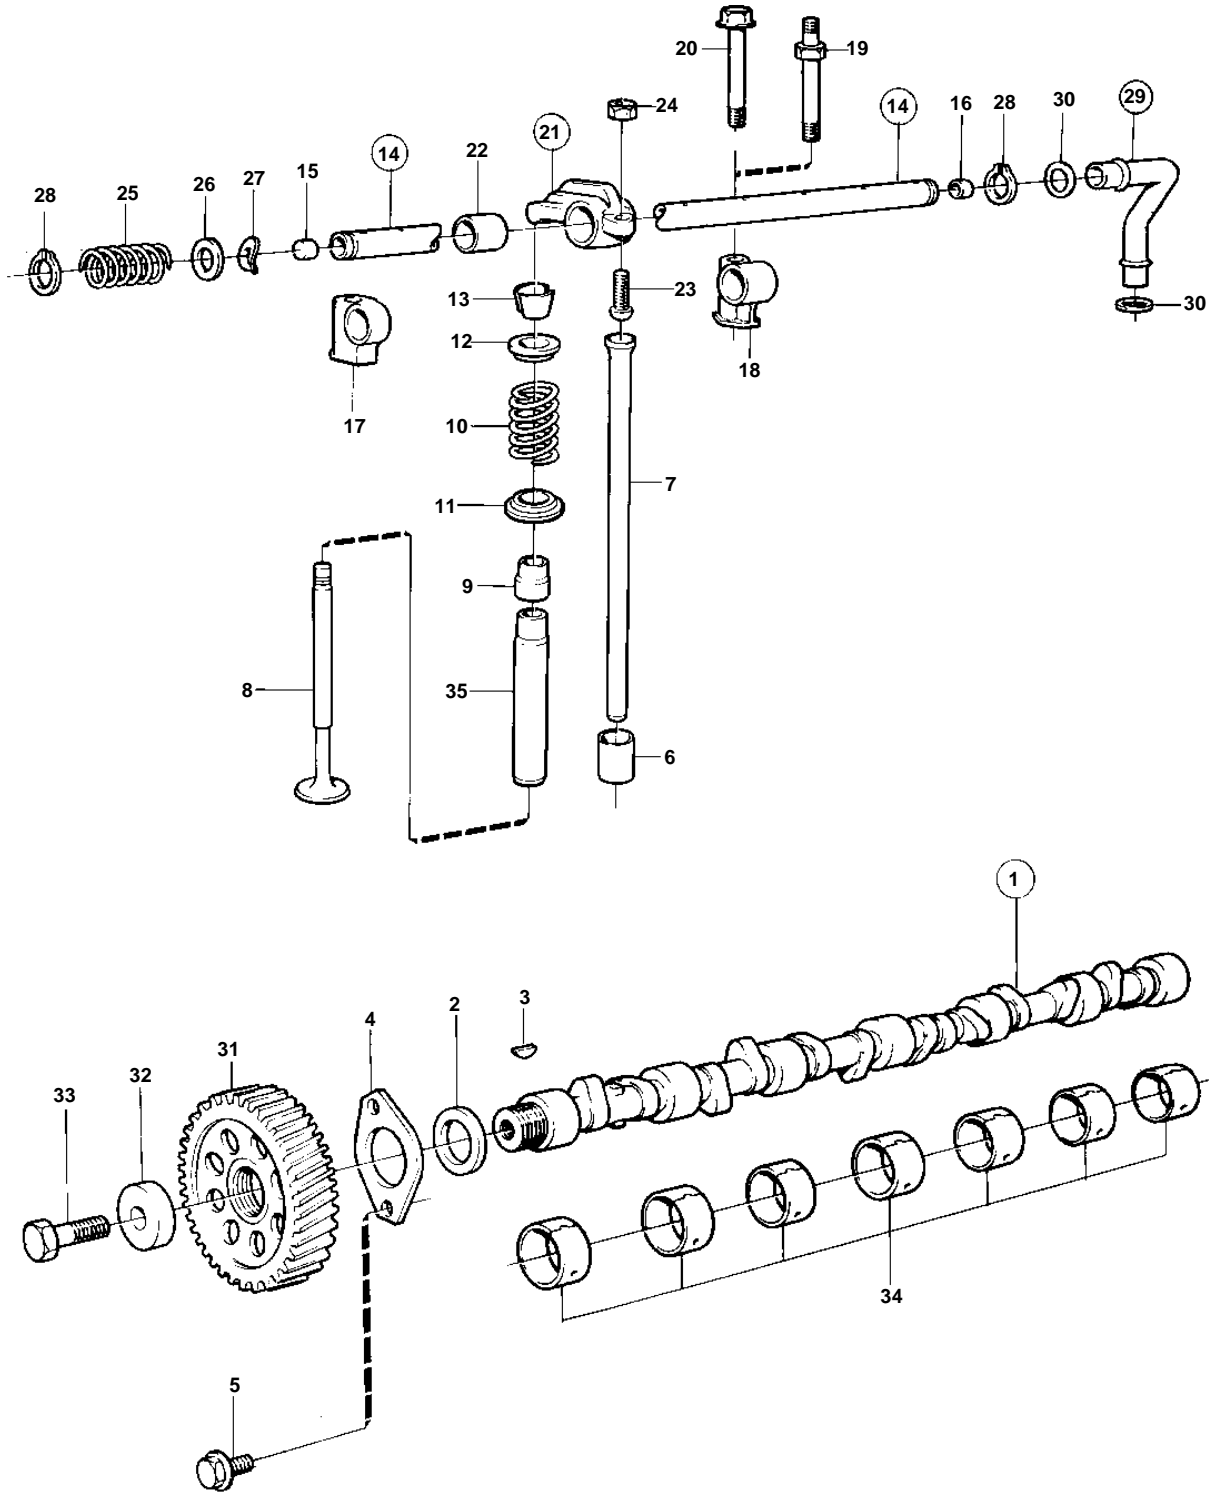

KAMD42A, KAD42A

10611

KAMD42A,KAD42A

REF	PART NO.	QTY	DESCRIPTION	SEE SEC.	NOTES
1	860678	1	Camshaft		
2	1542221	1	· Spacer washer		
3	910116	1	· Key		
4	838992	1	Thrust washer		
5	946440	2	Flange screw		
6	1542208	12	Tappet		
7	838636	12	Push rod		
8	838637	6	Inlet valve		
	838638	6	Exhaust valve		
9	859171	12	Valve stem seal		
10	1545198	12	Valve spring		
11	1332137	12	Valve spring washer		
12	838639	12	Spring washer		
13	1677875	24	Valve collet		(465284)
14	838643	1	Rocker arm shaft		
15	955083	1	· Cap plug		
16	840444	1	· Sleeve		
17	838726	1	Bearing bracket		
18	838647	5	Bearing bracket		
19	838732	4	Stud		
20	965188	2	Screw		
21	418301	6	Rocker arm		NO. 1,3,5,7,9,11
	418298	6	Rocker arm		NO. 2,4,6,8,10,12
22	418297	12	· Bushing		
23	418286	12	· Ball stud		
24	921781	12	· Nut		
25	411139	5	Spring		
26	840686	2	Washer		
27	400722	2	Washer		
28	914456	2	Lock ring		
29	860686	1	Intermediate pipe		
30	969198	2	· O-ring		
31	1542034	1	Gear		
32	1542223	1	Washer		
33	965193	1	Screw		
34	1542067	7	Bushing	02A-0300	
35	419653	12	Valve guide	02A-0200	