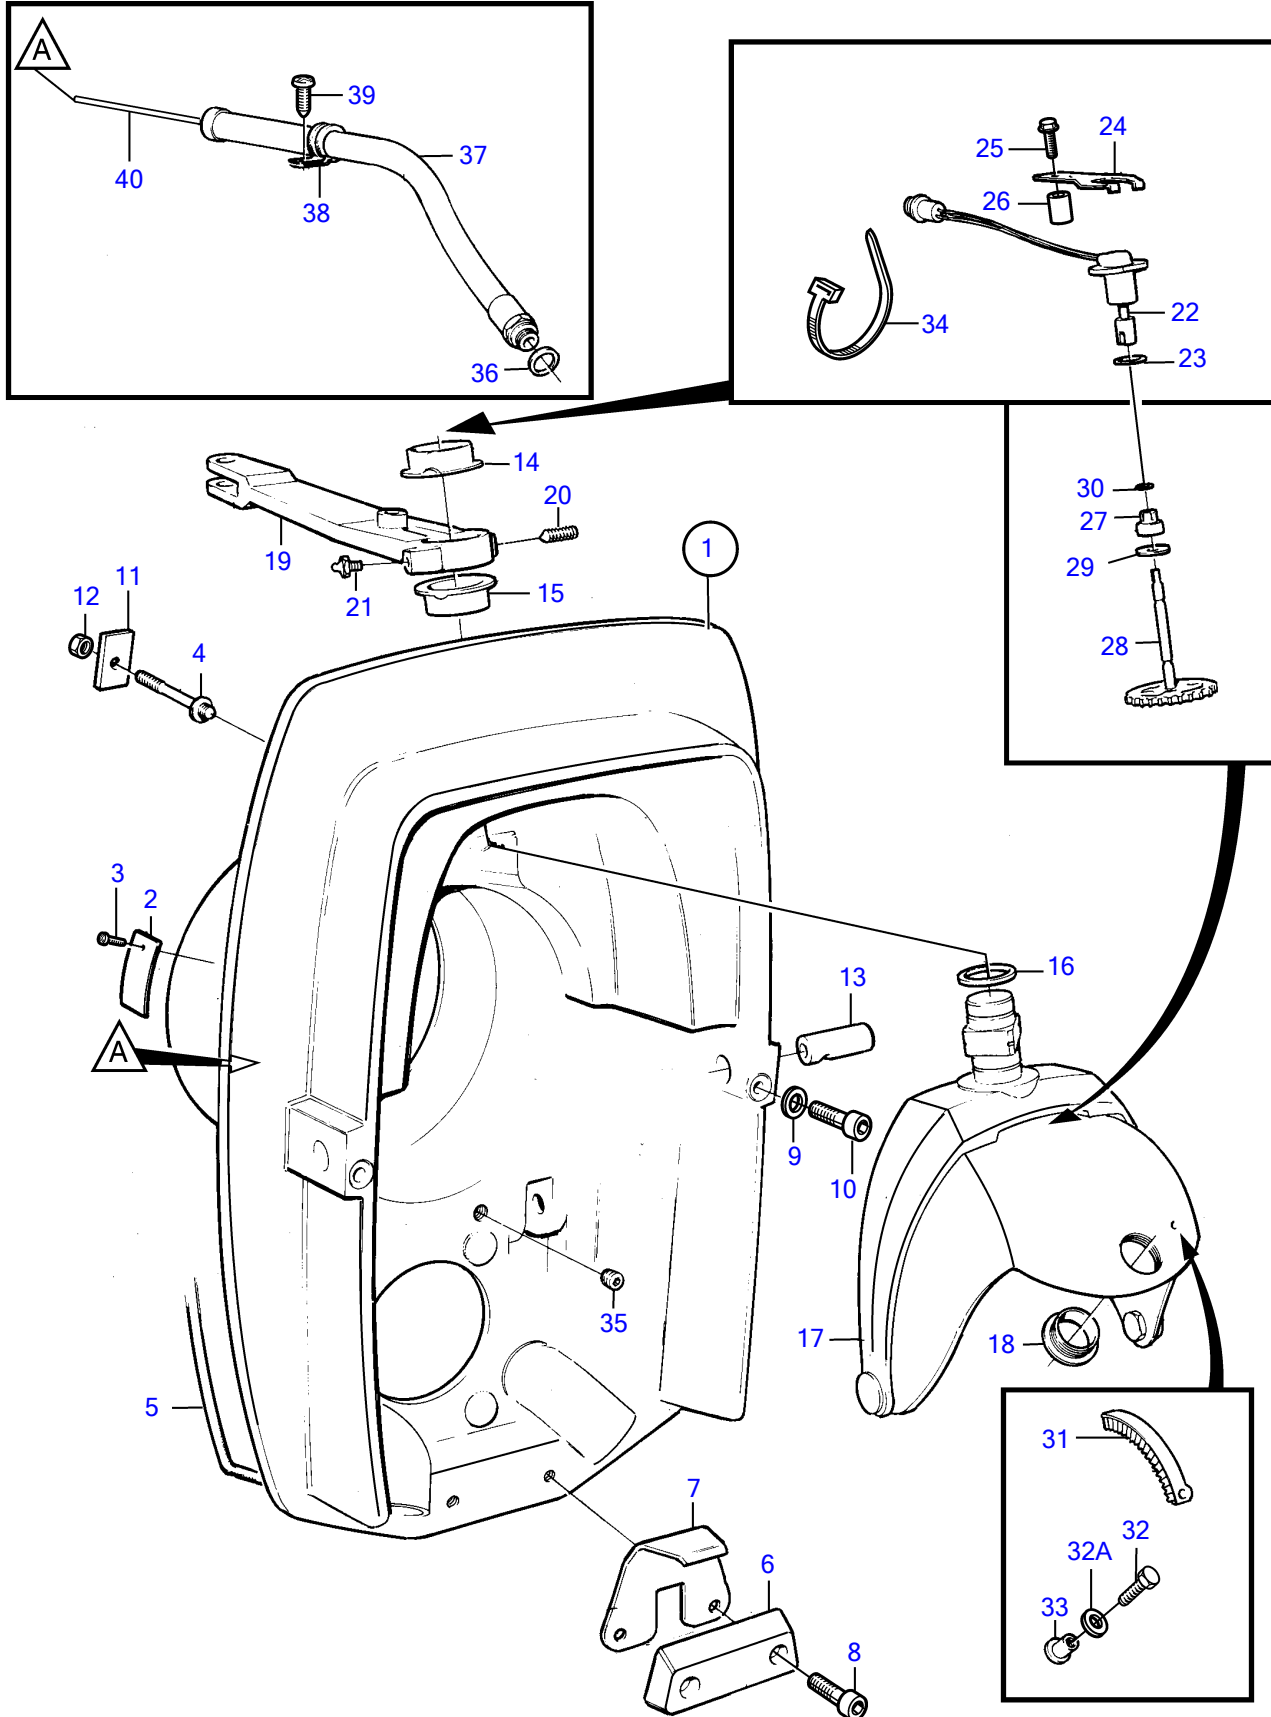

DP-D1

DP-D1

REF	PART NO.	QTY	DESCRIPTION	SEE SEC.	NOTES
1	876630	1	Shield		
2	853706	1	• Type plate		
3	804269	2	• Drive screw		
4	873316	6	Stud		
5	852868	X	Sealing strip		L=1750mm
6	852835	1	Zinc electrode		Alt
	873178	1	Magnesium anode		To be used in fresh-water., Alt
7	872963	1	Support plate		
8	946541	2	Hex. socket screw		
9	941670	2	Washer		
10	963699	2	Hex. socket screw		
11	852866	6	Washer		
12	963108	6	Lock nut		
13	872493	2	Spindle		
14	854705	1	Bushing		
15	854704	1	Bushing		
16	977313	1	Sealing ring		
17	872845	1	Steering yoke		
18	853048	1	• Bushing		
19	872722	1	Spindle arm		
20	947904	1	Set screw		
21	914169	1	Lubricating nipple		
22	873531	1	Sensor		
23	955991	1	O-ring		
24	853039	1	Bracket		
25	955298	1	Hexagon screw		
26	872355	1	Spacer sleeve		
27	851430	1	Bushing		
28	852984	1	Driving wheel		
29	966207	1	Sealing ring		
30	925050	1	O-ring		
31	872812	1	Gear segment		
32	853759	1	Screw		
32A	941907	1	Spring washer		
33	853760	1	Rivet nut		
34	948211	1	Cable tie		
35	853215	2	Plug		
36	897745	1	Gasket		
37	839091	1	Protecting hose		
38	952635	1	Clamp		
39	955512	1	Hexagon screw		
40		1	Control cable	231	