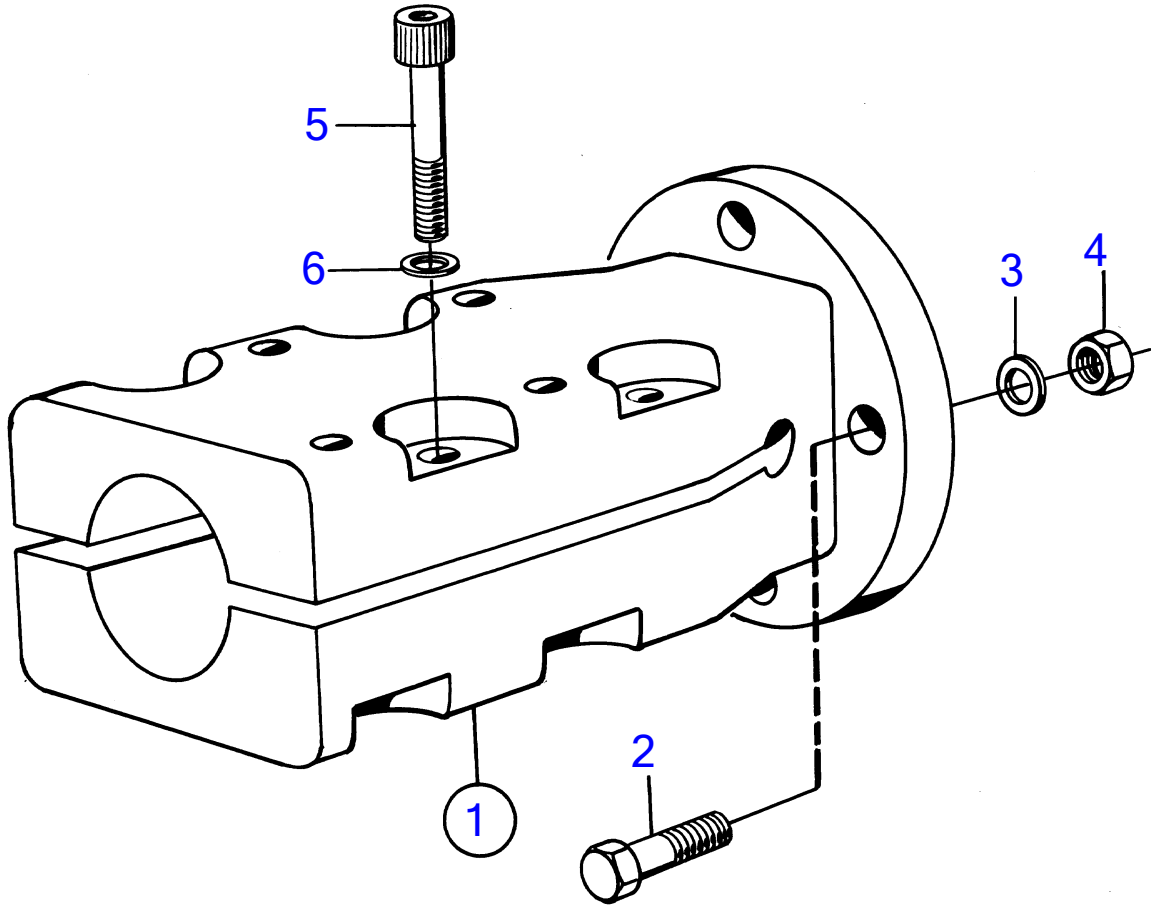

KAD42P-A, KAMD42P-A

4623

KAD42P-A, KAMD42P-A

REF	PART NO.	QTY	DESCRIPTION	NOTES
1	853796	1	Clamp coupling	For 45mm propeller shaft., For PRM reverse gear.
2	955693	4	• Hexagon screw	L=38mm
	955691	4	• Hexagon screw	L=25mm
3	941909	4	• Spring washer	
4	950375	4	• Lock nut	
5	948670	8	• Hex. socket screw	
6	947345	8	• Washer	