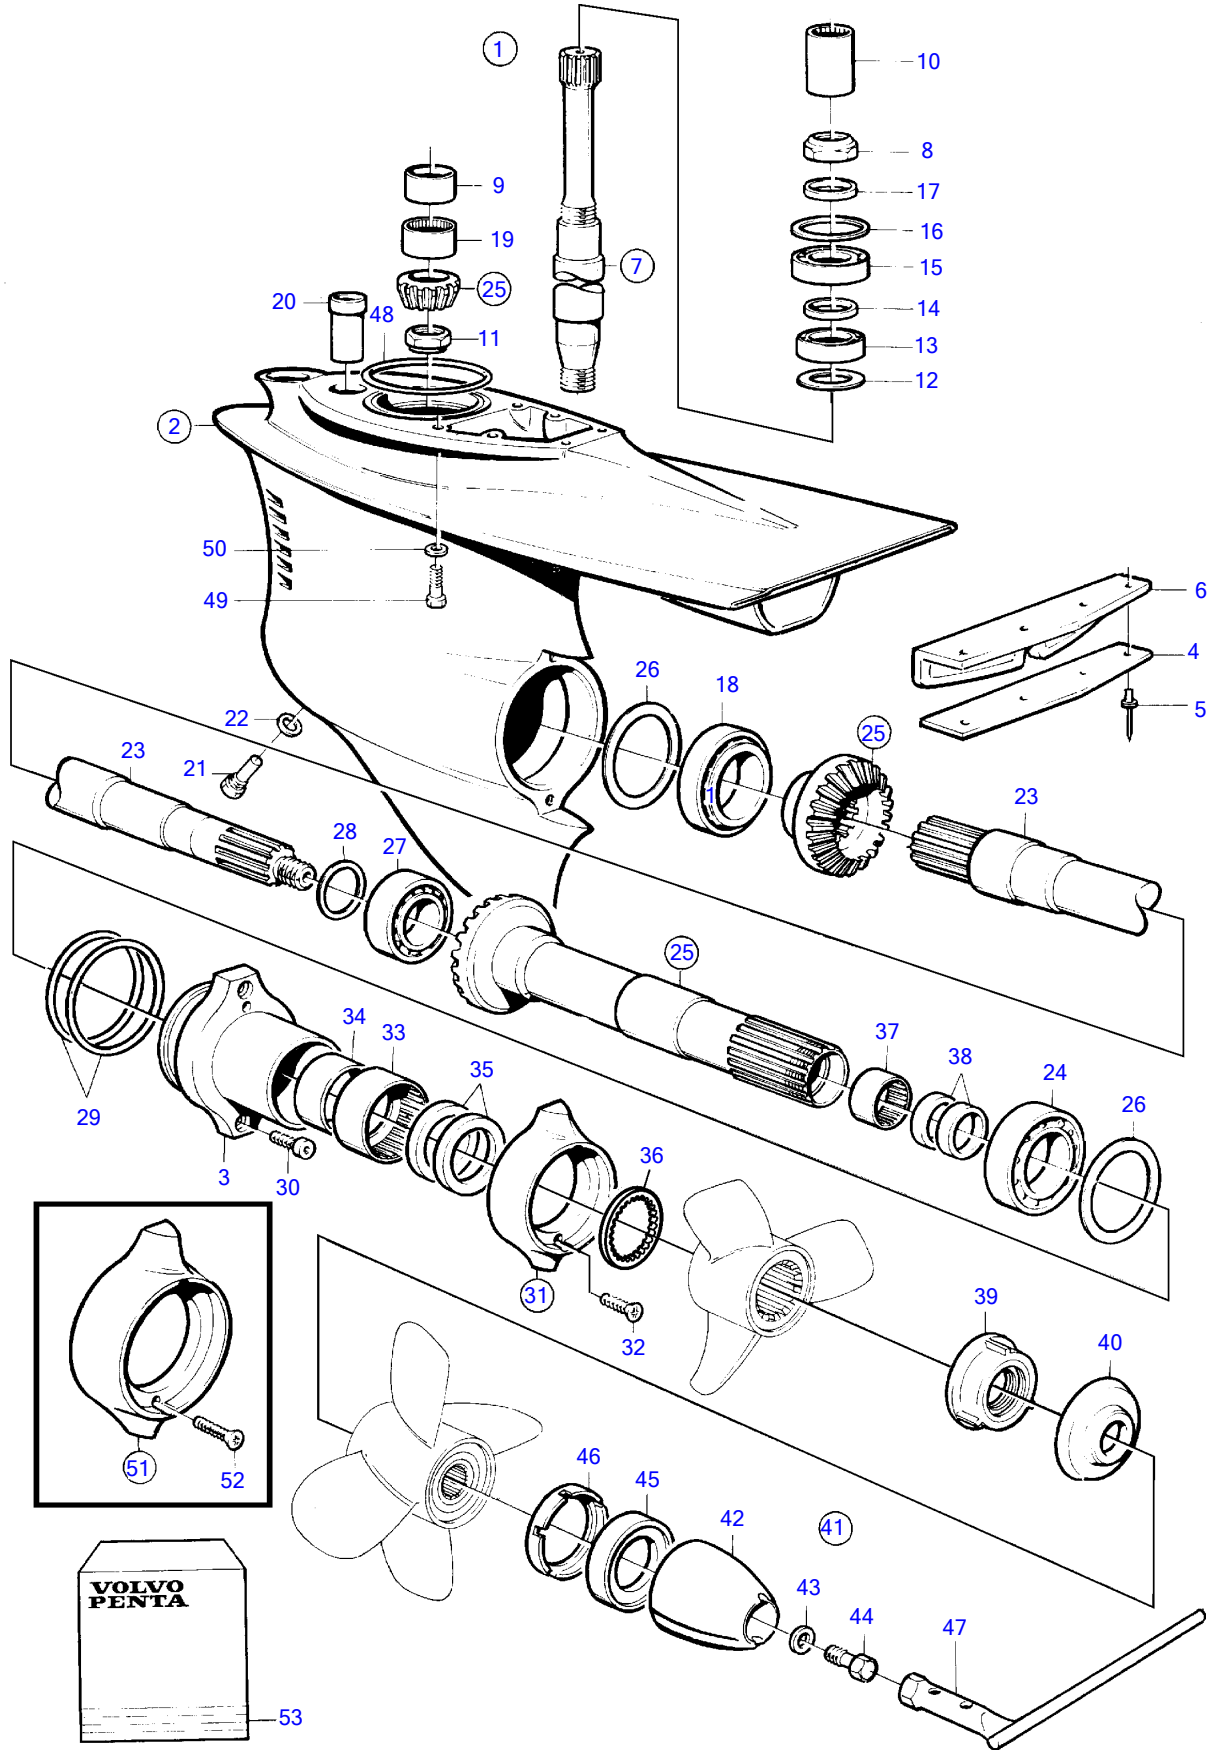

DP-D1

16996

Upd:2012-01-30

16996

7734180-44-616

DP-D1

REF	PART NO.	QTY	DESCRIPTION	NOTES
1	872769	1	Lower gear	Ratio 1.78:1
2	3855628	1	• Gear housing	
3	854053	1	• • Bearing housing	
4	872439	1	• • Attaching plate	
5	977711	4	• • Blind rivet	
6	872438	1	• • Check valve	
7	854611	1	• Countershaft	
8	969071	1	• • Round nut	Included in gasket kit.
9	184682	1	• • Inner ring	
10	3852268	1	• • Splined sleeve	
11	852212	1	• Nut	Included in gasket kit.
12	941832	X	• Shim	TH=0.05mm
	941833	X	• Shim	TH=0,20mm
13	183374	1	• Ball bearing	
14	944970	X	• Shim	
15	11072	1	• Roller bearing	
16	944522	X	• Shim	TH=0.05mm
	42981	X	• Shim	TH=0.10mm
	968057	X	• Shim	TH=0,20mm
	42980	X	• Shim	TH=0.35mm
17	897387	1	• Tensioning ring	
18	11044	1	• Roller bearing	
19	184654	1	• Needle roller bushin	
20	814482	1	• Oil strainer	
21	852904	1	• Magnetic plug	
22	955974	1	• O-ring	Included in gasket kit.
23	872533	1	• Propeller shaft	
24	184765	1	• Roller bearing	
25	3861458	1	• Drive gear set	Ratio 1.78:1
26	967352	X	• Shim	TH=0.05mm
	941823	X	• Shim	TH=0,10mm
	967351	X	• Shim	TH=0.15mm
	941824	X	• Shim	TH=0.20mm
	941825	X	• Shim	TH=0.40mm
27	184691	1	• Roller bearing	
28	191834	X	• Shim	TH=0.10mm
	191835	X	• Shim	TH=0.15mm
	191837	X	• Shim	TH=0,25mm
29	925258	2	• O-ring	Included in gasket kit.
30	941812	2	• Hex. socket screw	
31	875821	1	• Zinc ring kit	
32	966808	2	• • Screw	
33	183859	1	• Needle roller bushin	
34	184683	1	• Inner ring	
35	851407	2	• Sealing ring	Included in gasket kit.
36	3858457	1	• Thrust ring	
37	183272	1	• Needle roller bushin	
38	853871	1	• Sealing ring	Included in gasket kit.
39	3851334	1	• Propeller nut	
40	3858458	1	• Thrust ring	
41	872549	1	• Spinner	
42		1	• • Spinner	
43	943194	1	• • Washer	
44	872546	1	• • Lock screw	M12
45	853676	1	• • Spacer ring	
46	854294	1	• • Plastic washer	
47	873058	1	• Tool kit	
48	925256	1	O-ring	Included in gasket kit., Included in complete drive.
49	941810	4	Hex. socket screw	Included in complete drive.
50	853095	4	Washer	Included in complete drive.
51	876138	1	Anode kit	
52	966808	2	• Screw	
53	876267	1	Gasket kit, lower gear	See group 99