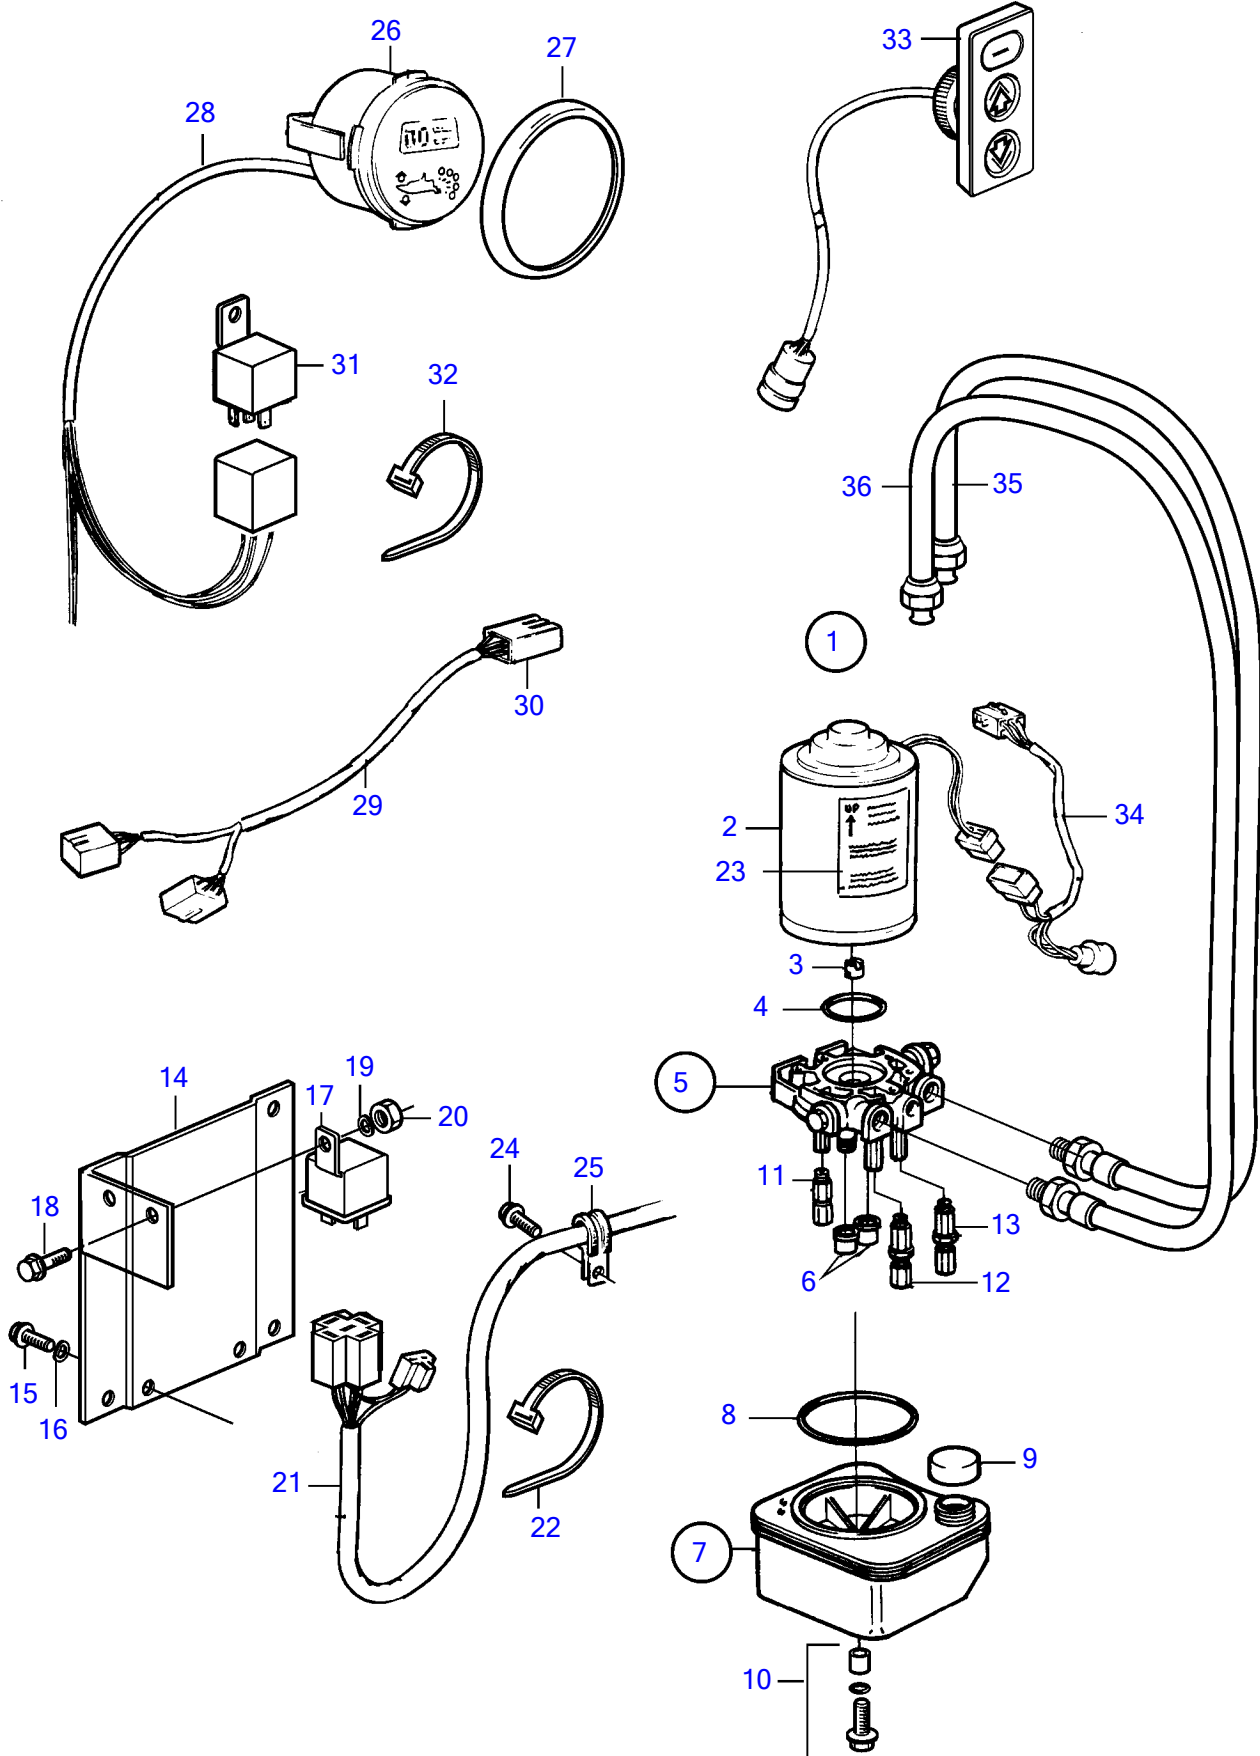

DPX, DP-D1, DP-E

DPX, DP-D1, DP-E

REF	PART NO.	QTY	DESCRIPTION	SEE SEC.	NOTES
1	873051	1	Hydraulic pump		Repl by 3857265
	3857265	1	Hydraulic pump		
	3861027	1	Kit		
2	854525	1	• Electrical motor		
3	3858072	1	• • Connector		
4	3858073	1	• • O-ring		
5	(854528)	1	• Valve housing		For 873051, Obsolete part
	3857003	1	• Adapter		For 3857265
6	3858076	2	• • Filter		
7	854531	1	• Reservoir		Obsolete part
8	3858078	1	• • Sealing		
9	3858079	1	• • Cardboard tube		
10	854534	1	• • Small parts kit		
11	854535	1	• Hydraulic pump		
12	873057	1	• Delivery valve		
13	854537	1	• Pressure box		
14	854438	1	• Bracket		
15	970945	2	• Hexagon screw		
16	941908	2	• Spring washer		
17	854357	2	• Relay		
18	948663	2	• Flange screw		
19	941905	2	• Spring washer		
20	955780	2	• Hexagon nut		
21		X	• cables and terminals		See group 30
22	948211	1	• Cable tie		
23	853097	1	• Sign		
24	968476	4	• Flange screw		
25	952630	4	• Clamp		
26	872498	1	Trimmer		
27	858643	1	Front ring		
28	856821	1	Cable kit		
29	853066	1	Cable trunk		For double steering positions.
30		X	• cables and terminals		See group 30
31	1324492	2	Relay		Replaced by relay 1324492 and mounting instruction., 12V 30A
	1324492	2	Relay		Nb! changed polarity. see mounting instruction., With built in diod
32	949666	X	Cable tie		
33	3855650	1	Control panel		(873617), (853846)
34	853032	1	Cable trunk		
	948294	X	• Housing		9-pole
	965822	X	• Cable terminal		3.5x1x2.5
	(853498)	X	• Anode kit		3-pole, Obsolete part
	853521	X	• Cable terminal		For 853498
35	873228	1	Hydraulic hose	592	
36	873229	1	Hydraulic hose	592	