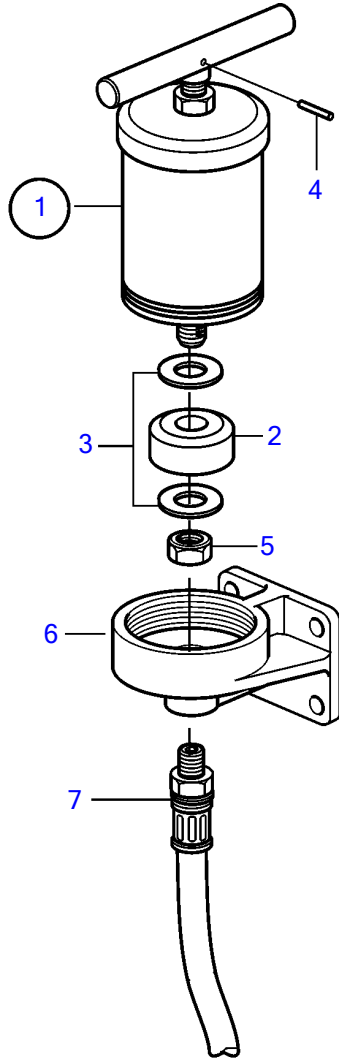

KAD42P-A, KAMD42P-A

9664

KAD42P-A, KAMD42P-A

REF	PART NO.	QTY	DESCRIPTION	NOTES
1	827184	1	Grease press	
2	815579	1	• Leather cuff	
3	948087	2	• Washer	
4	(907173)	1	• Grooved pin	Obsolete part
5	950354	1	• Lock nut	
6		1	• Retainer	
7	833842	1	Hose	
8	859013	1	Stuffing box	D=30mm
	859014	1	Stuffing box	D=35mm
9		1	• Nut	
10	859006	3	• Box gasket	D=30mm
	859007	3	• Box gasket	D=35mm
11		1	• Nut	
12	914138	1	• Lubricator	
13		1	• Stuffing box	
14	961674	3	• Hose clamp	
15	825673	X	• Rubber hose	D=30mm
	(827179)	X	• Rubber hose	D=35mm, Obsolete part