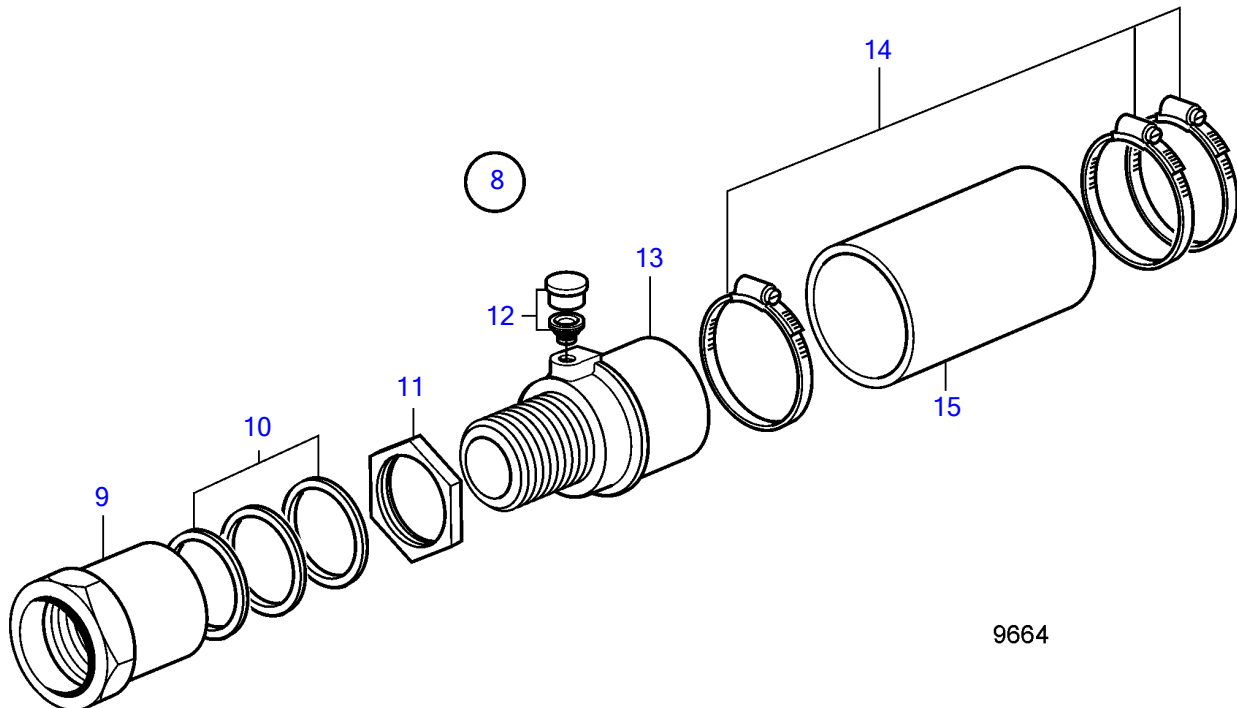

KAD42P-A, KAMD42P-A

9664

KAD42P-A, KAMD42P-A

REF	PART NO.	QTY	DESCRIPTION	NOTES
1	827184	1	Grease press	
2	815579	1	• Leather cuff	
3	948087	2	• Washer	
4	(907173)	1	• Grooved pin	Obsolete part
5	950354	1	• Lock nut	
6		1	• Retainer	
7	833842	1	Hose	
8	859013	1	Stuffing box	D=30mm
	859014	1	Stuffing box	D=35mm
9		1	• Nut	
10	859006	3	• Box gasket	D=30mm
	859007	3	• Box gasket	D=35mm
11		1	• Nut	
12	914138	1	• Lubricator	
13		1	• Stuffing box	
14	961674	3	• Hose clamp	
15	825673	X	• Rubber hose	D=30mm
	(827179)	X	• Rubber hose	D=35mm, Obsolete part