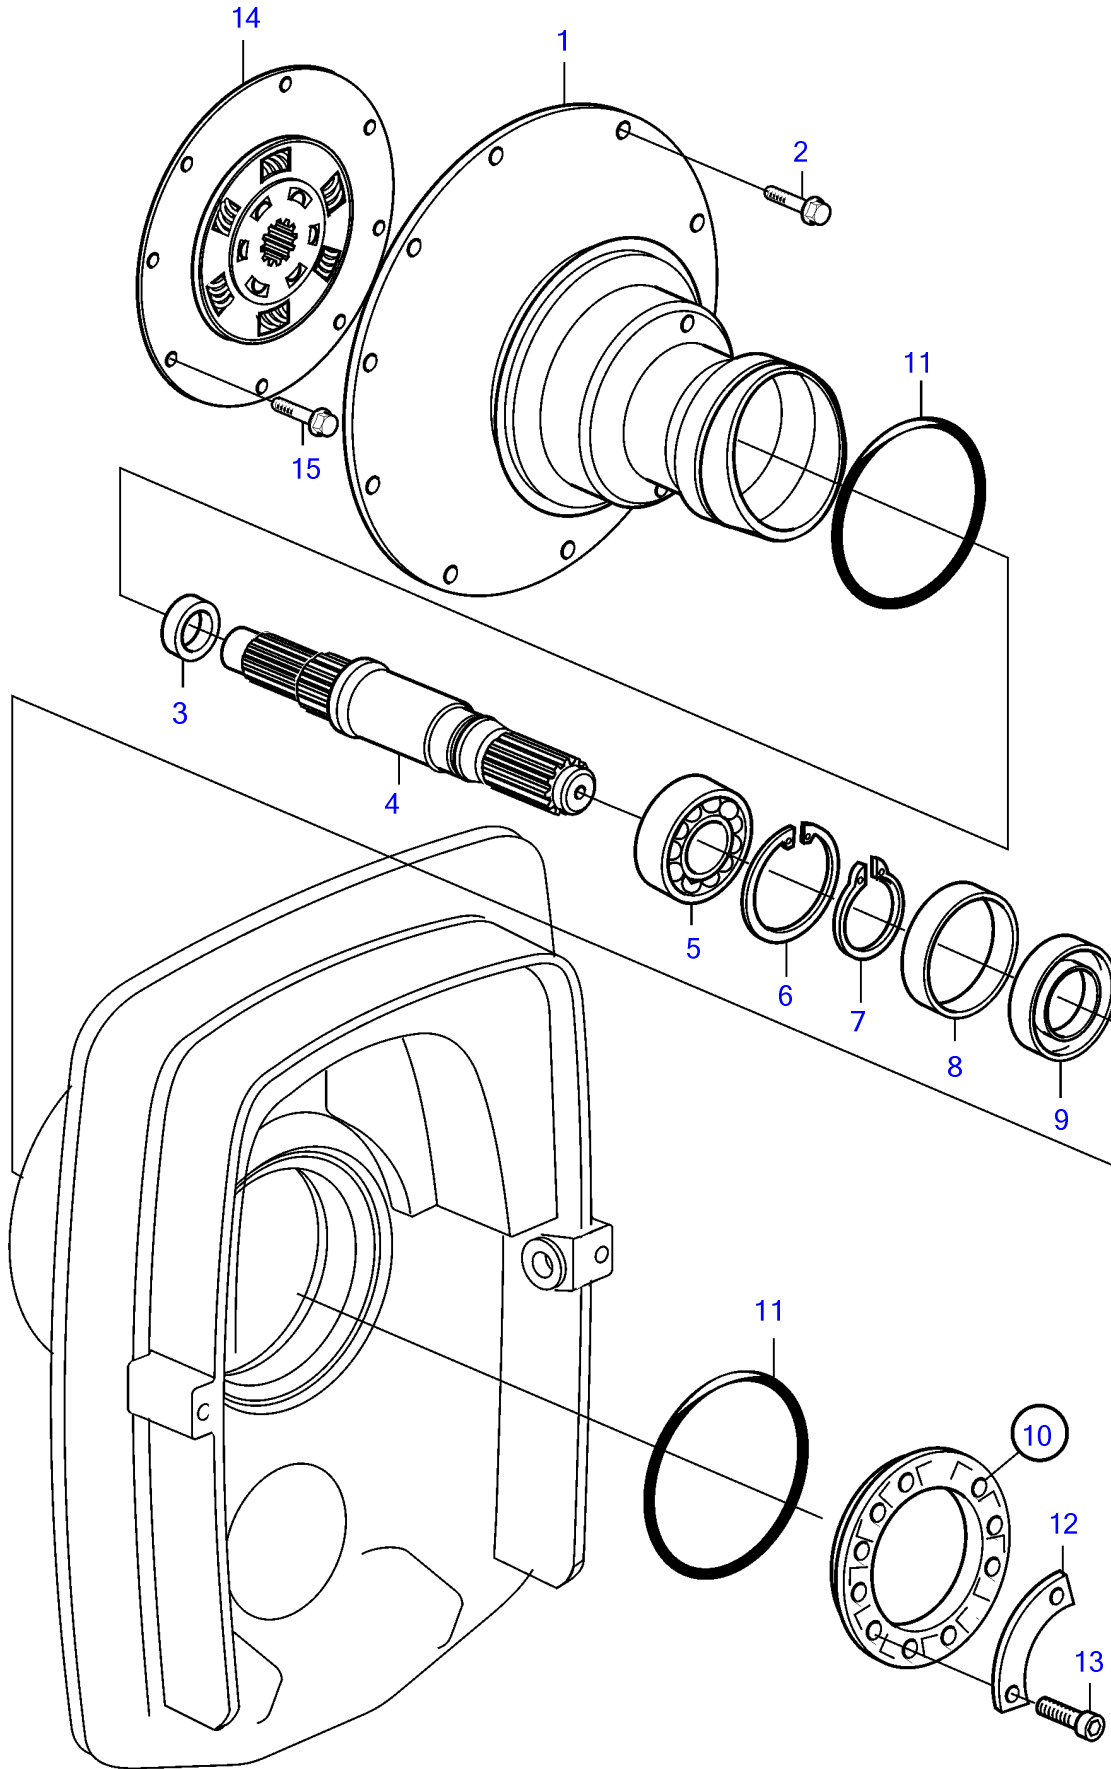

DPX, DP-D1

25754

DPX, DP-D1

REF	PART NO.	QTY	DESCRIPTION	NOTES
1	872836	1	Flywheel housing	Repl by 3860991
	3860991	1	Flywheel housing	
2	946752	10	Flange screw	L=35mm
	946752	9	Flange screw	L=35mm, alt AD31
	965185	1	Flange screw	L=40mm, alt AD31
3	872761	1	Bushing	
4	873013	1	Primary shaft	
5	184841	1	Ball bearing	
6	914533	1	Snap ring	
7	914462	1	Snap ring	
8	872991	1	Bushing	
9	958860	1	Sealing ring	
10	854317	1	Clamping ring kit	
11	813967	2	• Rubber ring	
12	806624	3	• Striker plate	
13	191844	6	• Hexagon screw	
14	855389	1	Absorber	D31
	855617	1	Oscillation damper	D41
15	946173	6	Flange screw	