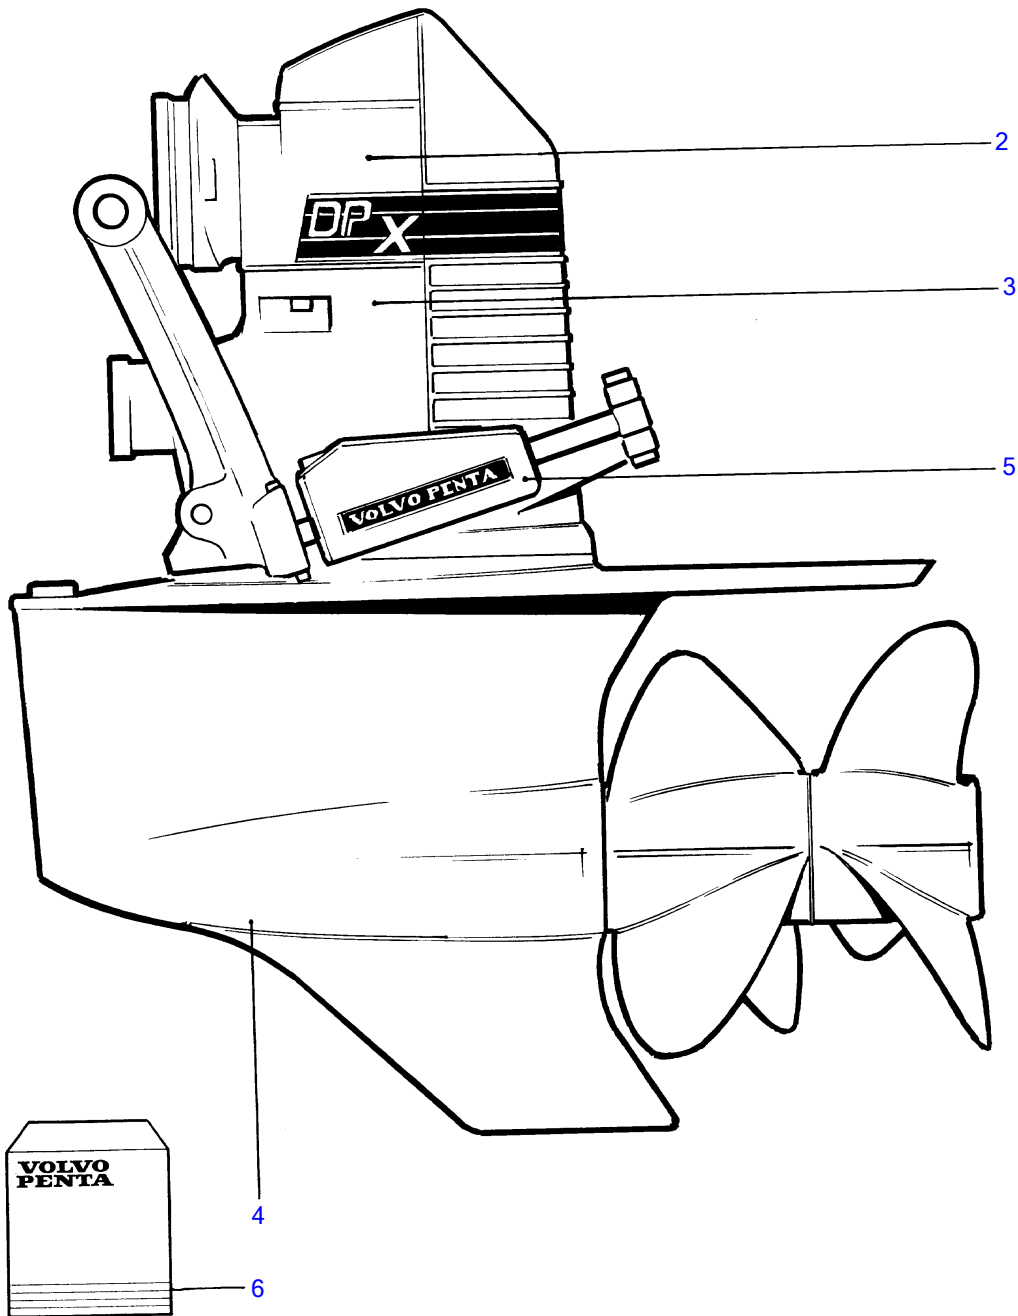

DPX

1

15163

DPX

REF	PART NO.	QTY	DESCRIPTION	SEE SEC.	NOTES
1		1	Drive		(3868020), (872299) Ratio 1.59:1 Ratio 1.68:1 Ratio 1.78:1
2	873310	1	Gear	620	
3		1	Intermediate housing	621	
4	(872133)	1	Gear	627	Obsolete part
5		X	Steering system		See group 64
6	876266	1	Gasket kit, upper gear		See group 99
	876639	1	Gasket kit, lower gear		See group 99