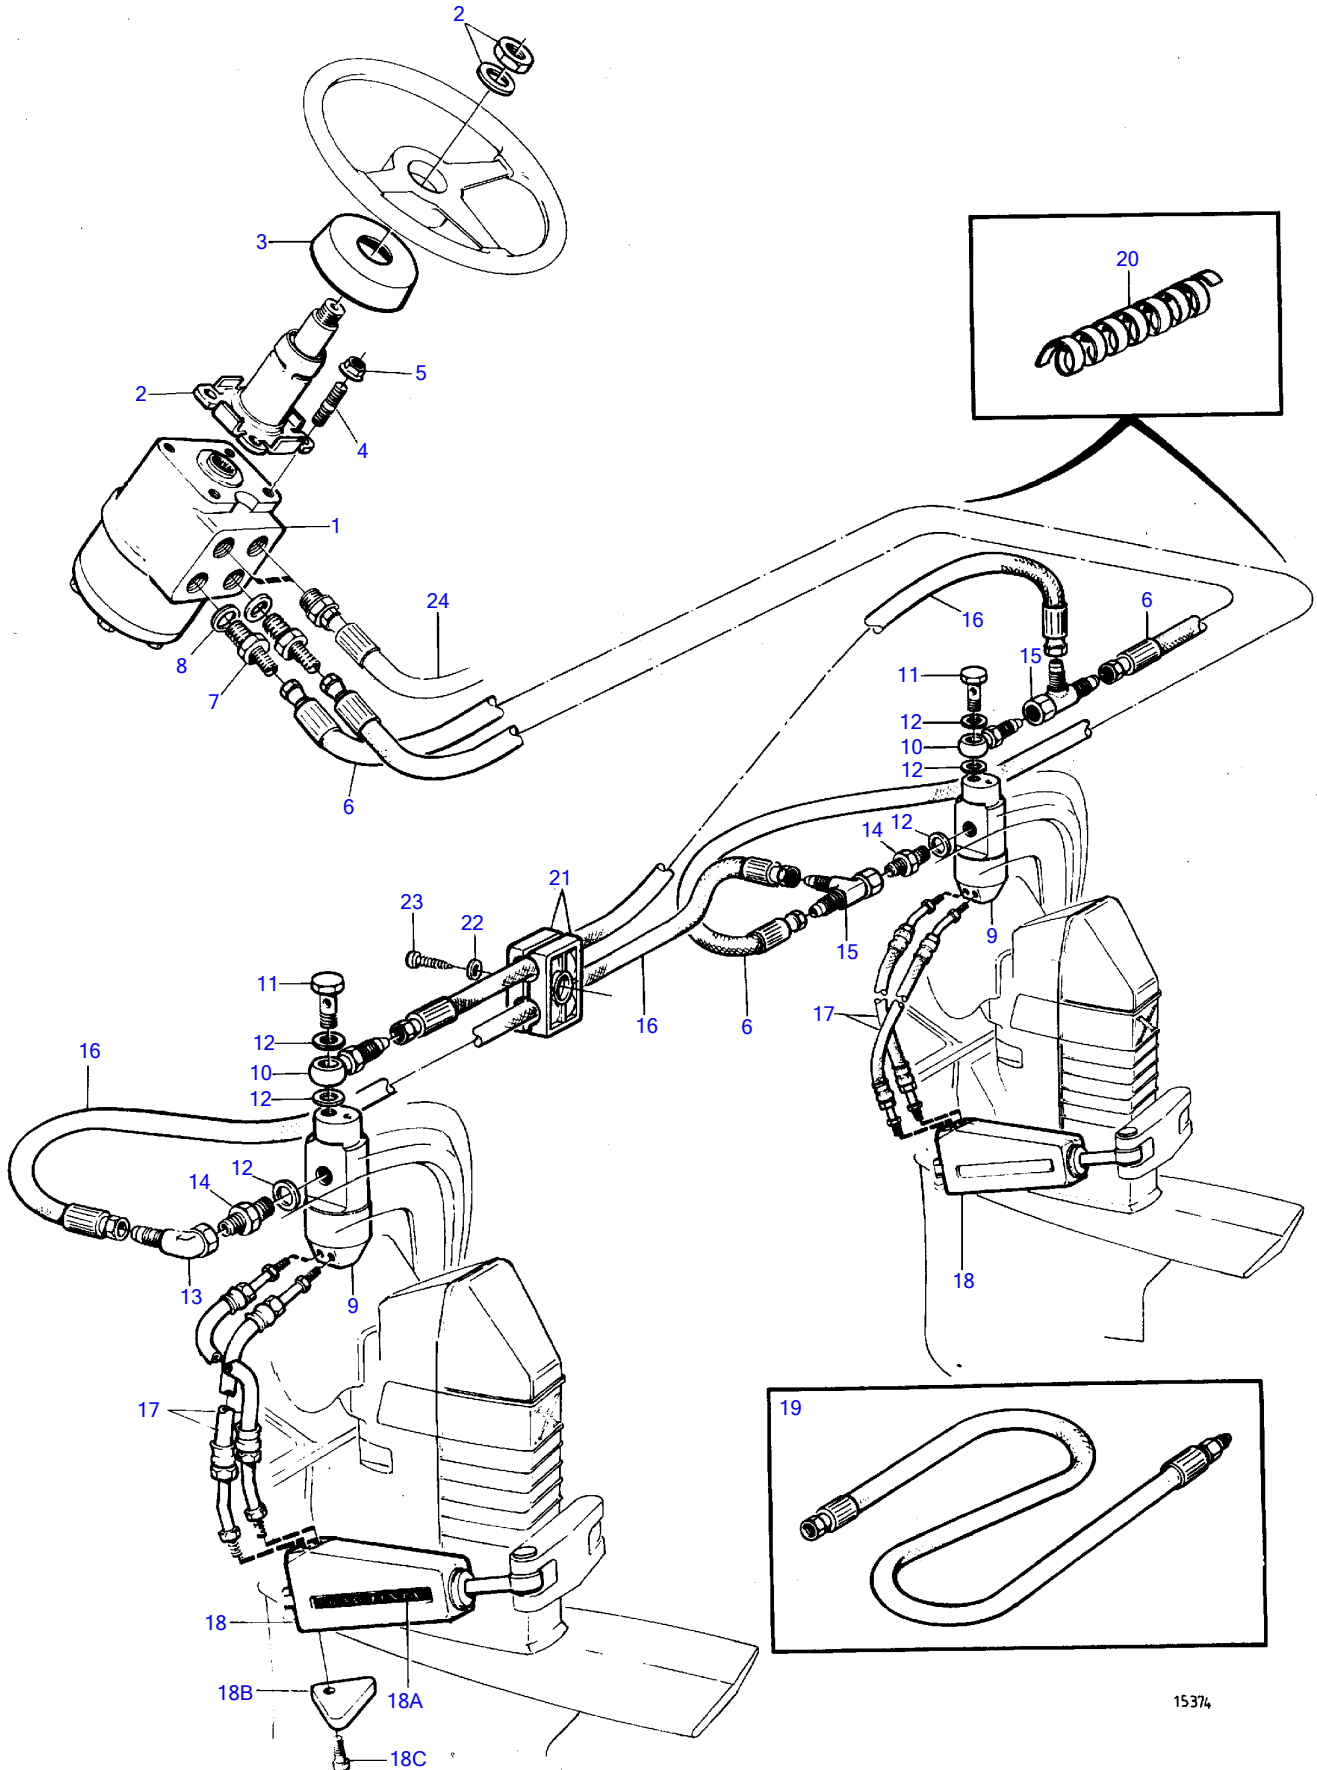

DPX

15374

DPX

REF	PART NO.	QTY	DESCRIPTION	SEE SEC.	NOTES
1	872156	1	Pump unit		
2	872157	1	Steering column		
3	873357	1	Cover		
4	924085	4	Stud		
5	971095	4	Flange nut		
6	872158	2	Pressure hose		L=6.0m
7	873340	2	Adapter		
8	873341	2	Washer		
9	872956	2	Grommet		
10	873325	2	Banjo nipple		
11	873326	2	Hollow screw		
12	873327	6	Washer		
13	873328	2	Adapter		
14	873329	2	Adapter		
15	873330	2	Manifold		
16	872166	2	Pressure hose		L=1,2m
17	872593	8	Hydraulic hose		
18	873231	4	Steering cylinder		Mounted on interm. housing of the drive unit and connected to the hook up fork.
18A	872965	4	Decal		
18B	872793	4	Zinc electrode		
18C	963683	4	Hex. socket screw		
19	872169	1	Pressure hose		L=1,0m
20	873331	1	Coil		L=0.5m
21	873335	3	Clamp		
22	873337	3	Washer		
23	873339	3	Screw		
24	872158	2	Pressure hose	643	