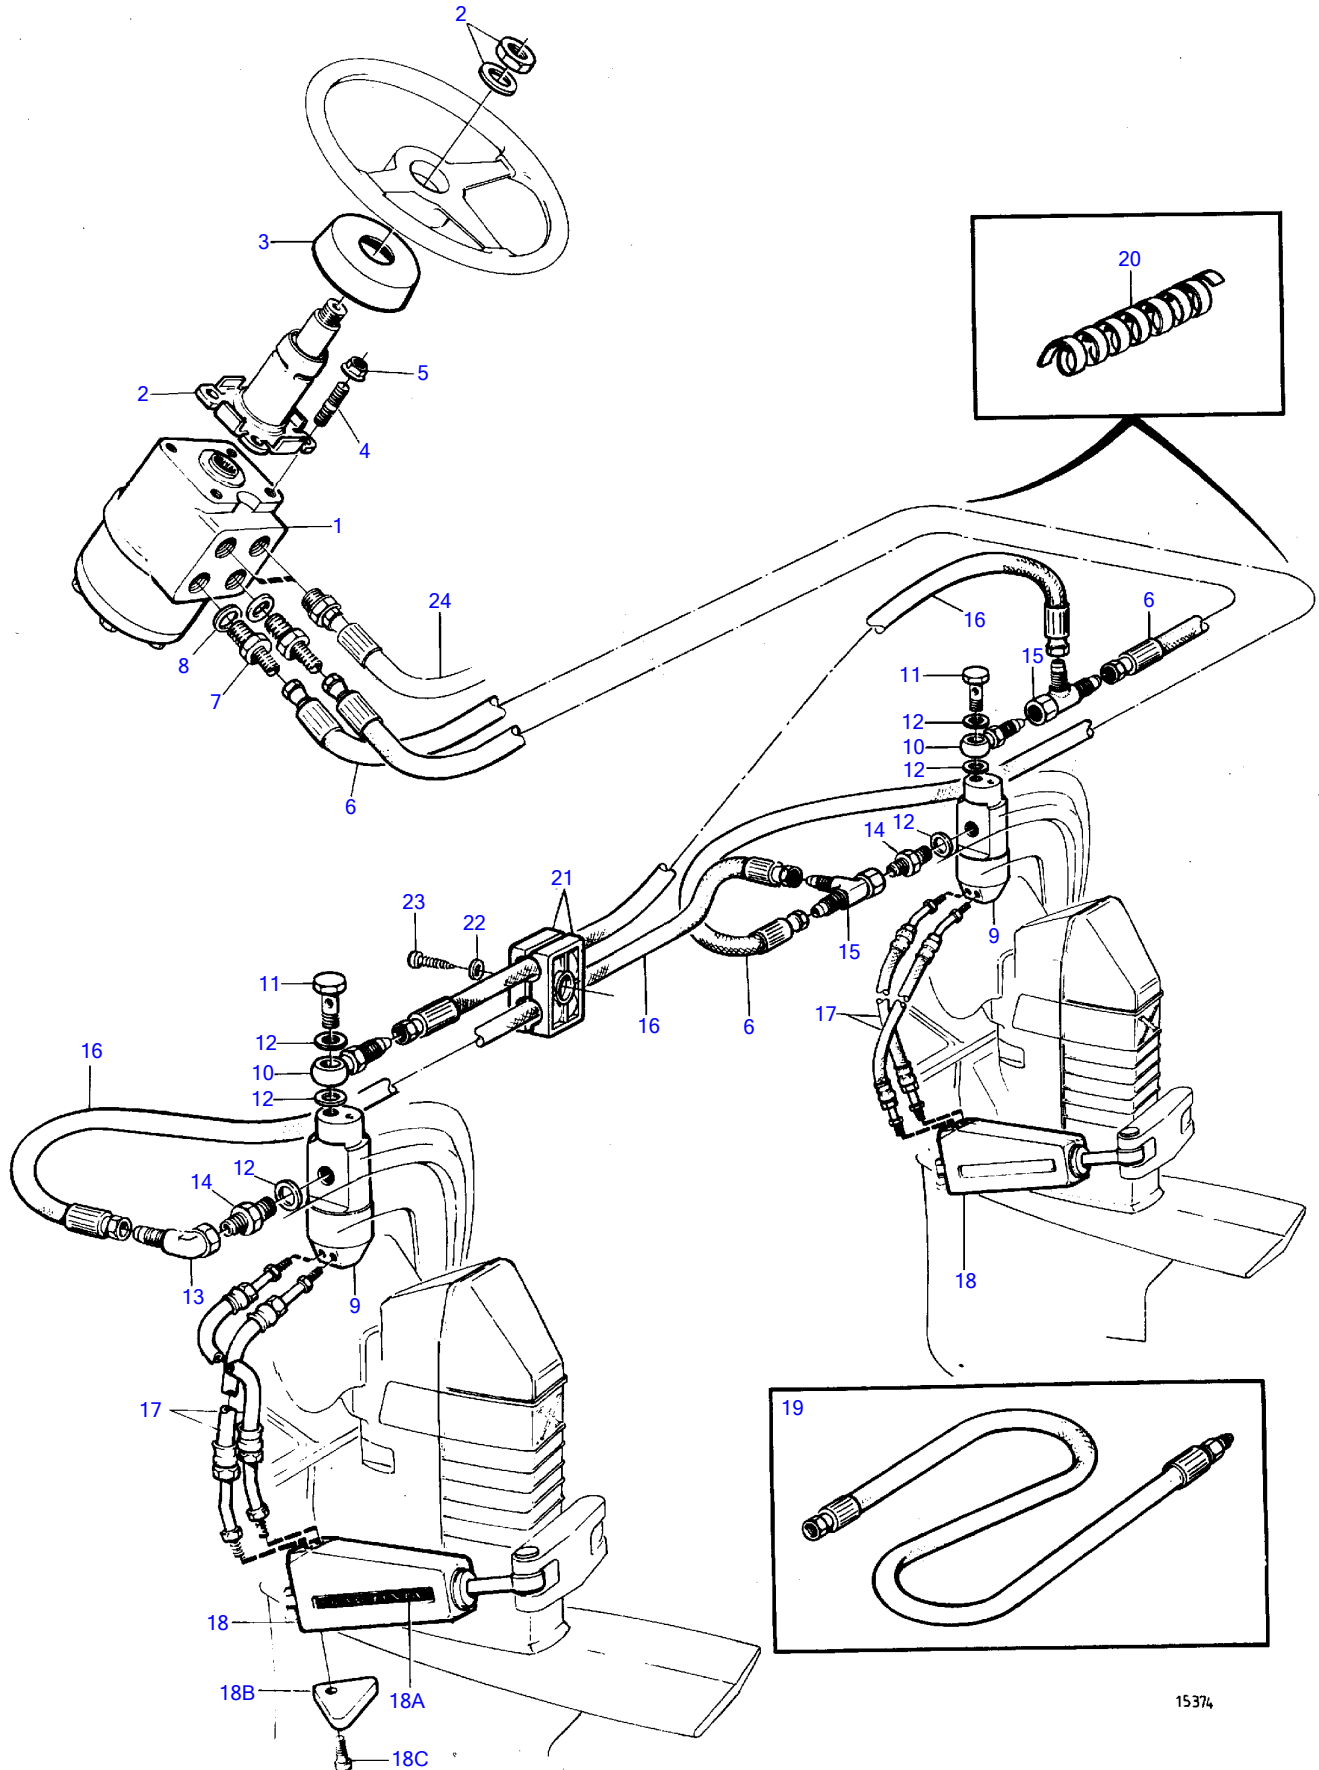

DPX

DPX

REF	PART NO.	QTY	DESCRIPTION	SEE SEC.	NOTES
1	872156	1	Pump unit		
2	872157	1	Steering column		
3	873357	1	Cover		
4	924085	4	Stud		
5	971095	4	Flange nut		
6	872158	2	Pressure hose		L=6.0m
7	873340	2	Adapter		
8	873341	2	Washer		
9	872956	2	Grommet		
10	873325	2	Banjo nipple		
11	873326	2	Hollow screw		
12	873327	6	Washer		
13	873328	2	Adapter		
14	873329	2	Adapter		
15	873330	2	Manifold		
16	872166	2	Pressure hose		L=1,2m
17	872593	8	Hydraulic hose		
18	873231	4	Steering cylinder		Mounted on interm. housing of the drive unit and connected to the hook up fork.
18A	872965	4	Decal		
18B	872793	4	Zinc electrode		
18C	963683	4	Hex. socket screw		
19	872169	1	Pressure hose		L=1,0m
20	873331	1	Coil		L=0.5m
21	873335	3	Clamp		
22	873337	3	Washer		
23	873339	3	Screw		
24	872158	2	Pressure hose	643	