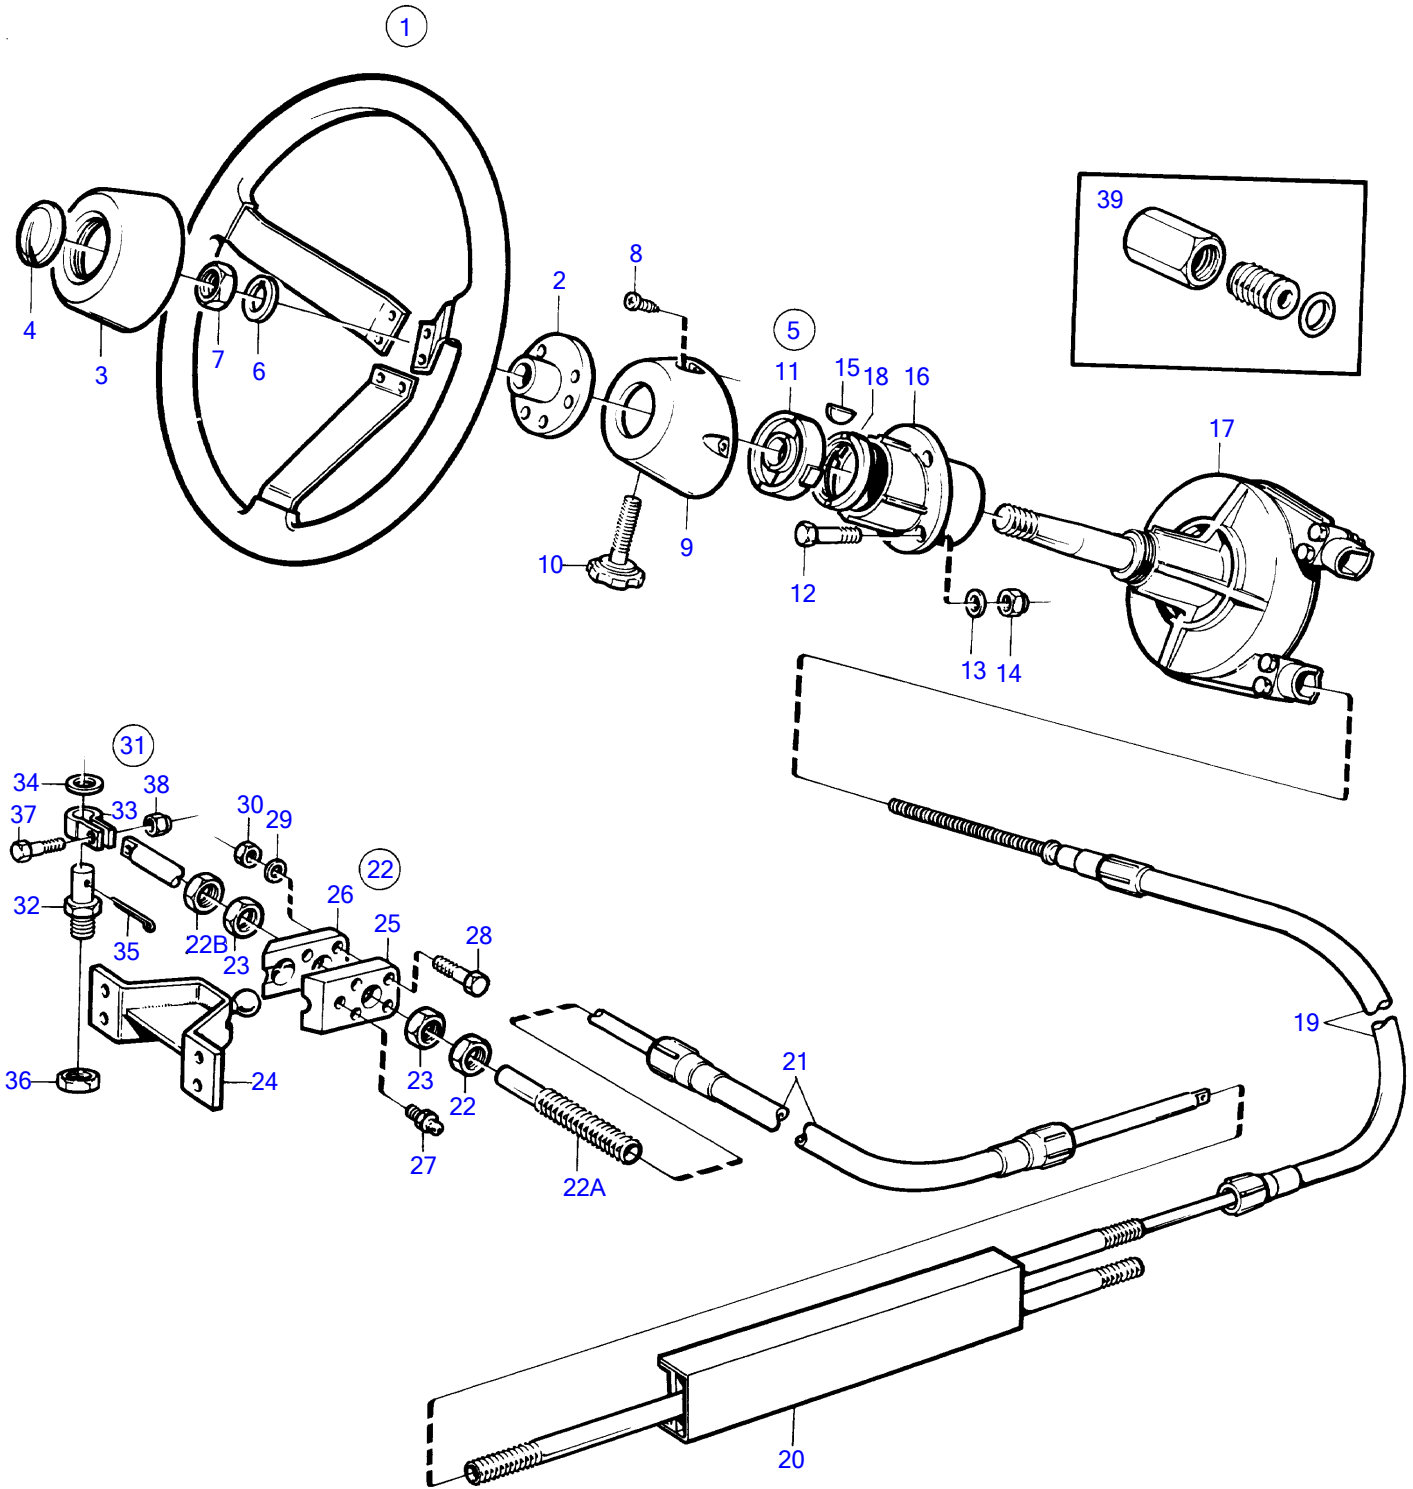

KAD42P-A, KAMD42P-A

15565