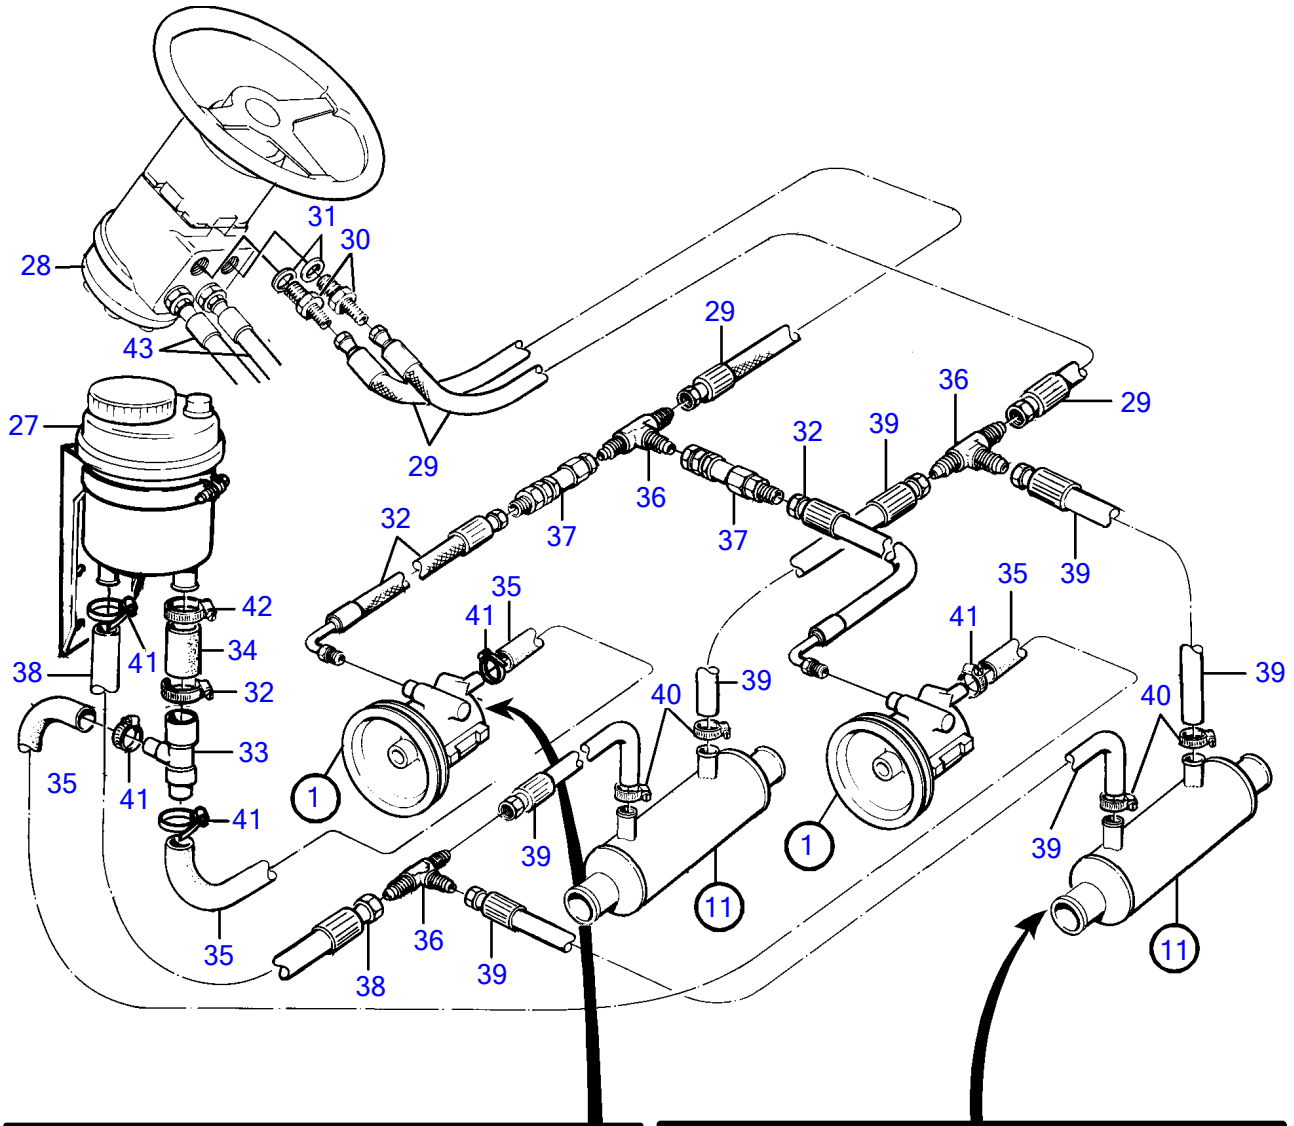

DPX

16959

DPX

REF	PART NO.	QTY	DESCRIPTION	SEE SEC.	NOTES
1	1359649	2	Power steering pump • parts not sold separately		
2	1378156	2	Pulley		
3	860682	2	Bracket		
4	860683	2	Bracket		
5	946440	10	Flange screw		
6	861659	2	Bracket		(860681)
7	861664	2	Tensioning arm		(860693)
8	1336961	2	• Screw		For 1336962
	861666	2	• Flange screw		For 977820
9	1336962	2	• Adjusting screw		M6, early type
	977820	2	• Hexagon screw		M8, late type
10	973487	2	V-belt		
11	858541	2	Oil cooler		
12	949918	2	• Shut-off cock		
13	860700	2	Clamp		Early type
14	860701	2	Bracket		Early type
15	947790	2	Flange screw		
16	946671	2	Flange screw		Early type
17	945408	2	Flange nut		
18	961669	6	Hose clamp		
19	965182	2	Flange screw		
20	191172	2	Washer		
21	946544	2	Flange screw		
22	949278	2	Flange lock nut		
23	946473	2	Flange screw		
24	955893	2	Washer		
25	952640	2	Clamp		
26	860689	2	Cooling hose		Sea water pump-oil cooler., Intake-oil cooler
27	872137	1	Tank		
28		1	Control unit	640	
29	872158	2	Pressure hose		L=6.0m
30	873340	2	Adapter		
31	873341	2	Washer		
32	872159	2	Pressure hose		L=1.5m
33	872168	1	T-nipple		
34	3851508	1	Suction hose		L=1.5m
35	3851509	1	Suction hose		To be cut to suitable length., L=2,0m
36	873334	3	Adapter		
37	873351	2	Check valve		
38	872973	1	Return hose		L=3.0m
39	872160	4	Return hose		L=2,0m
40	961663	4	Hose clamp		
41	961665	4	Hose clamp		
42	961666	1	Hose clamp		
43	872158	2	Pressure hose	640	

7734180-64-643

16959

Upd:2012-01-30

KAD42P-A, KAMD42P-A, DPX, HS1A, DP-D1, DP-E, DP-G

VOLVO
PENTA