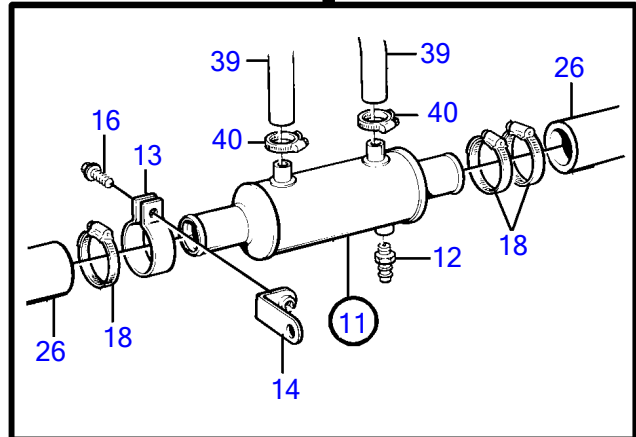

DPX

16959

DPX

REF	PART NO.	QTY	DESCRIPTION	SEE SEC.	NOTES
1	1359649	2	Power steering pump • parts not sold separately		
2	1378156	2	Pulley		
3	860682	2	Bracket		
4	860683	2	Bracket		
5	946440	10	Flange screw		
6	861659	2	Bracket		(860681)
7	861664	2	Tensioning arm		(860693)
8	1336961	2	• Screw		For 1336962
	861666	2	• Flange screw		For 977820
9	1336962	2	• Adjusting screw		M6, early type
	977820	2	• Hexagon screw		M8, late type
10	973487	2	V-belt		
11	858541	2	Oil cooler		
12	949918	2	• Shut-off cock		
13	860700	2	Clamp		Early type
14	860701	2	Bracket		Early type
15	947790	2	Flange screw		
16	946671	2	Flange screw		Early type
17	945408	2	Flange nut		
18	961669	6	Hose clamp		
19	965182	2	Flange screw		
20	191172	2	Washer		
21	946544	2	Flange screw		
22	949278	2	Flange lock nut		
23	946473	2	Flange screw		
24	955893	2	Washer		
25	952640	2	Clamp		
26	860689	2	Cooling hose		Sea water pump-oil cooler., Intake-oil cooler
27	872137	1	Tank		
28		1	Control unit	640	
29	872158	2	Pressure hose		L=6.0m
30	873340	2	Adapter		
31	873341	2	Washer		
32	872159	2	Pressure hose		L=1.5m
33	872168	1	T-nipple		
34	3851508	1	Suction hose		L=1.5m
35	3851509	1	Suction hose		To be cut to suitable length., L=2,0m
36	873334	3	Adapter		
37	873351	2	Check valve		
38	872973	1	Return hose		L=3.0m
39	872160	4	Return hose		L=2,0m
40	961663	4	Hose clamp		
41	961665	4	Hose clamp		
42	961666	1	Hose clamp		
43	872158	2	Pressure hose	640	

7734180-64-643

16959

Upd:2012-01-30

KAD42P-A, KAMD42P-A, DPX, HS1A, DP-D1, DP-E, DP-G

VOLVO
PENTA