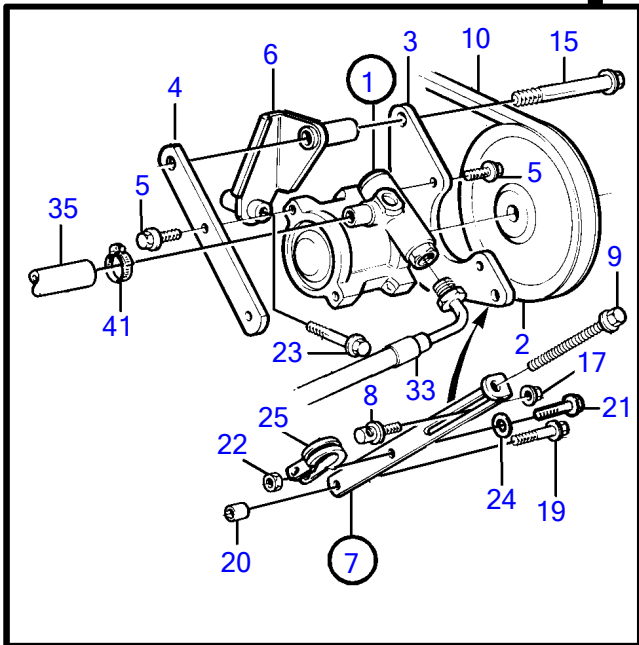

DPX

16959

DPX

REF	PART NO.	QTY	DESCRIPTION	SEE SEC.	NOTES
1	1359649	2	Power steering pump • parts not sold separately		
2	1378156	2	Pulley		
3	860682	2	Bracket		
4	860683	2	Bracket		
5	946440	10	Flange screw		
6	861659	2	Bracket		(860681)
7	861664	2	Tensioning arm		(860693)
8	1336961	2	• Screw		For 1336962
	861666	2	• Flange screw		For 977820
9	1336962	2	• Adjusting screw		M6, early type
	977820	2	• Hexagon screw		M8, late type
10	973487	2	V-belt		
11	858541	2	Oil cooler		
12	949918	2	• Shut-off cock		
13	860700	2	Clamp		Early type
14	860701	2	Bracket		Early type
15	947790	2	Flange screw		
16	946671	2	Flange screw		Early type
17	945408	2	Flange nut		
18	961669	6	Hose clamp		
19	965182	2	Flange screw		
20	191172	2	Washer		
21	946544	2	Flange screw		
22	949278	2	Flange lock nut		
23	946473	2	Flange screw		
24	955893	2	Washer		
25	952640	2	Clamp		
26	860689	2	Cooling hose		Sea water pump-oil cooler., Intake-oil cooler
27	872137	1	Tank		
28		1	Control unit	640	
29	872158	2	Pressure hose		L=6.0m
30	873340	2	Adapter		
31	873341	2	Washer		
32	872159	2	Pressure hose		L=1.5m
33	872168	1	T-nipple		
34	3851508	1	Suction hose		L=1.5m
35	3851509	1	Suction hose		To be cut to suitable length., L=2,0m
36	873334	3	Adapter		
37	873351	2	Check valve		
38	872973	1	Return hose		L=3.0m
39	872160	4	Return hose		L=2,0m
40	961663	4	Hose clamp		
41	961665	4	Hose clamp		
42	961666	1	Hose clamp		
43	872158	2	Pressure hose	640	

7734180-64-643

16959

Upd:2012-01-30

KAD42P-A, KAMD42P-A, DPX, HS1A, DP-D1, DP-E, DP-G

VOLVO
PENTA