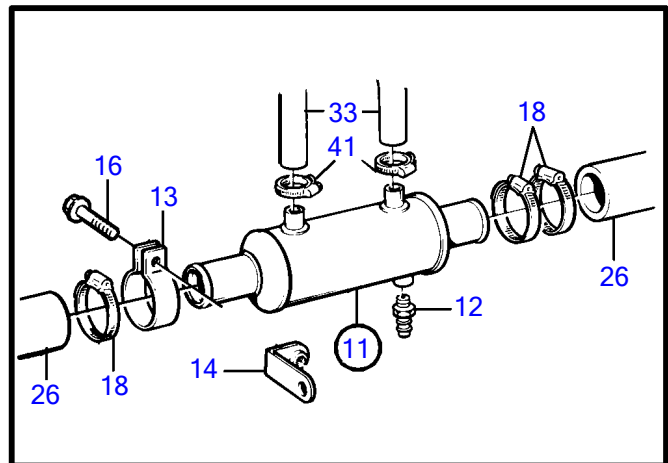

DPX

DPX

REF	PART NO.	QTY	DESCRIPTION	SEE SEC.	NOTES
1	1359649	1	Power steering pump • parts not sold separately		
2	1378156	1	Pulley		
3	860682	1	Bracket		
4	860683	1	Bracket		
5	946440	5	Flange screw		
6	861659	1	Bracket		(860681)
7	861664	1	Tensioning arm		(860693)
8	1336961	1	• Screw		For 1336962
	861666	1	• Flange screw		For 977820
9	1336962	1	• Adjusting screw		M6, early type
	977820	1	• Hexagon screw		M8, late type
10	973487	1	V-belt		
11	858541	1	Oil cooler		
12	949918	1	• Shut-off cock		
13	860700	1	Clamp		Early type
14	860701	1	Bracket		Early type
15	947790	1	Flange screw		
16	946671	1	Flange screw		Early type
17	945408	1	Flange nut		
18	961669	3	Hose clamp		
19	965182	1	Flange screw		
20	191172	1	Washer		
21	946544	1	Flange screw		
22	949278	1	Flange lock nut		
23	946473	1	Flange screw		
24	955893	1	Washer		
25	952640	1	Clamp		
26	860689	1	Cooling hose		To be cut to suitable length., Sea water intake-oil cooler., Oil cooler-sea water pump.
27	872137	1	Tank		
28		1	Control unit	639	
29	872158	2	Pressure hose		L=6.0m
30	873340	2	Adapter		
31	873341	2	Washer		
32	872159	1	Pressure hose		L=1.5m
33	872160	2	Return hose		L=2,0m
34	872973	1	Return hose		L=3.0m
35	873358	3	Adapter		
36	3851506	1	Suction hose		L=2,3m
37	3851507	1	Suction hose		L=0,2m
38	873350	1	Tube		
39	961666	2	Hose clamp		
40	961665	2	Hose clamp		
41	961663	2	Hose clamp		
42	872158	2	Pressure hose	639	

7734180-64-641

16958

Upd:2012-01-30

KAD42P-A, KAMD42P-A, DPX, HS1A, DP-D1, DP-E, DP-G

VOLVO
PENTA