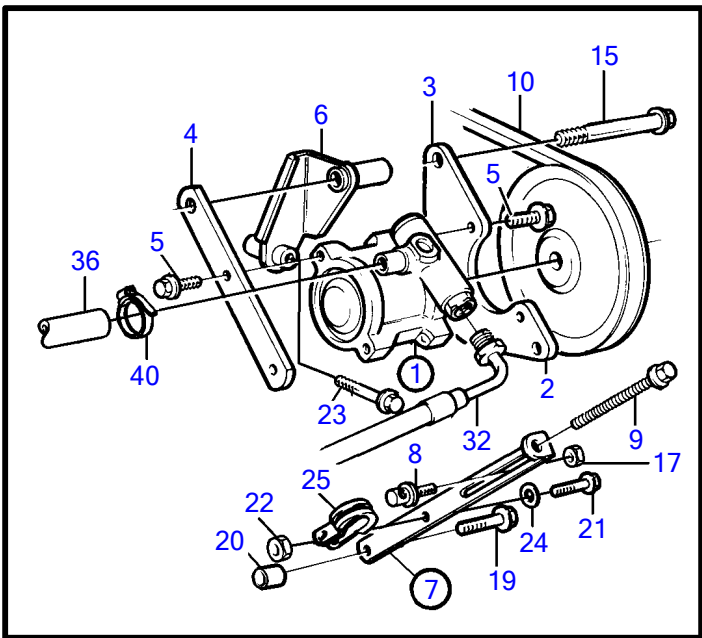

DPX

DPX

REF	PART NO.	QTY	DESCRIPTION	SEE SEC.	NOTES
1	1359649	1	Power steering pump • parts not sold separately		
2	1378156	1	Pulley		
3	860682	1	Bracket		
4	860683	1	Bracket		
5	946440	5	Flange screw		
6	861659	1	Bracket		(860681)
7	861664	1	Tensioning arm		(860693)
8	1336961	1	• Screw		For 1336962
	861666	1	• Flange screw		For 977820
9	1336962	1	• Adjusting screw		M6, early type
	977820	1	• Hexagon screw		M8, late type
10	973487	1	V-belt		
11	858541	1	Oil cooler		
12	949918	1	• Shut-off cock		
13	860700	1	Clamp		Early type
14	860701	1	Bracket		Early type
15	947790	1	Flange screw		
16	946671	1	Flange screw		Early type
17	945408	1	Flange nut		
18	961669	3	Hose clamp		
19	965182	1	Flange screw		
20	191172	1	Washer		
21	946544	1	Flange screw		
22	949278	1	Flange lock nut		
23	946473	1	Flange screw		
24	955893	1	Washer		
25	952640	1	Clamp		
26	860689	1	Cooling hose		To be cut to suitable length., Sea water intake-oil cooler., Oil cooler-sea water pump.
27	872137	1	Tank		
28		1	Control unit	639	
29	872158	2	Pressure hose		L=6.0m
30	873340	2	Adapter		
31	873341	2	Washer		
32	872159	1	Pressure hose		L=1.5m
33	872160	2	Return hose		L=2,0m
34	872973	1	Return hose		L=3.0m
35	873358	3	Adapter		
36	3851506	1	Suction hose		L=2,3m
37	3851507	1	Suction hose		L=0,2m
38	873350	1	Tube		
39	961666	2	Hose clamp		
40	961665	2	Hose clamp		
41	961663	2	Hose clamp		
42	872158	2	Pressure hose	639	

7734180-64-641

16958

Upd:2012-01-30

KAD42P-A, KAMD42P-A, DPX, HS1A, DP-D1, DP-E, DP-G

VOLVO
PENTA