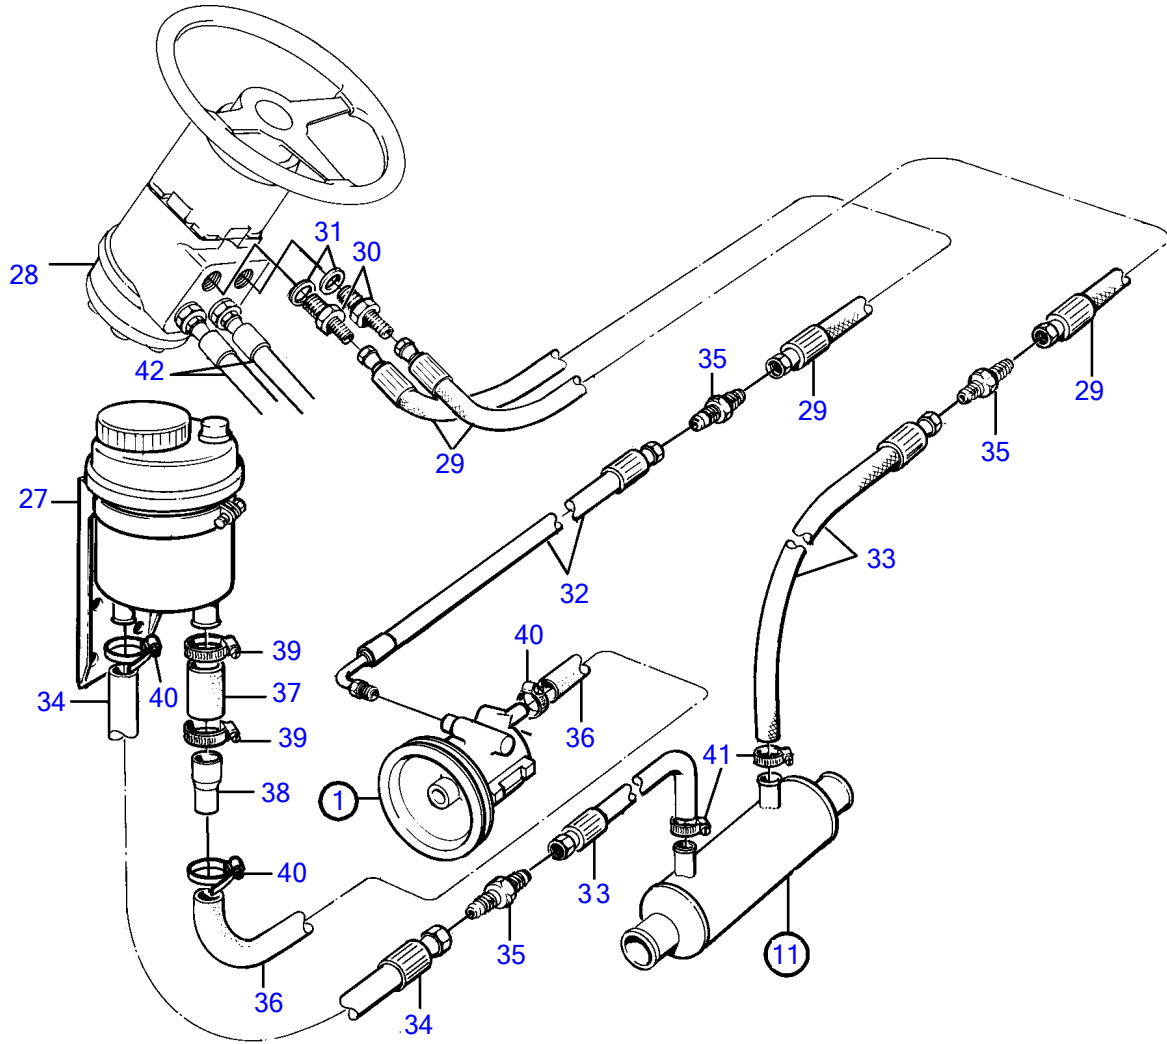

DPX

DPX

REF	PART NO.	QTY	DESCRIPTION	SEE SEC.	NOTES
1	1359649	1	Power steering pump • parts not sold separately		
2	1378156	1	Pulley		
3	860682	1	Bracket		
4	860683	1	Bracket		
5	946440	5	Flange screw		
6	861659	1	Bracket		(860681)
7	861664	1	Tensioning arm		(860693)
8	1336961	1	• Screw		For 1336962
	861666	1	• Flange screw		For 977820
9	1336962	1	• Adjusting screw		M6, early type
	977820	1	• Hexagon screw		M8, late type
10	973487	1	V-belt		
11	858541	1	Oil cooler		
12	949918	1	• Shut-off cock		
13	860700	1	Clamp		Early type
14	860701	1	Bracket		Early type
15	947790	1	Flange screw		
16	946671	1	Flange screw		Early type
17	945408	1	Flange nut		
18	961669	3	Hose clamp		
19	965182	1	Flange screw		
20	191172	1	Washer		
21	946544	1	Flange screw		
22	949278	1	Flange lock nut		
23	946473	1	Flange screw		
24	955893	1	Washer		
25	952640	1	Clamp		
26	860689	1	Cooling hose		To be cut to suitable length., Sea water intake-oil cooler., Oil cooler-sea water pump.
27	872137	1	Tank		
28		1	Control unit	639	
29	872158	2	Pressure hose		L=6.0m
30	873340	2	Adapter		
31	873341	2	Washer		
32	872159	1	Pressure hose		L=1.5m
33	872160	2	Return hose		L=2,0m
34	872973	1	Return hose		L=3.0m
35	873358	3	Adapter		
36	3851506	1	Suction hose		L=2,3m
37	3851507	1	Suction hose		L=0,2m
38	873350	1	Tube		
39	961666	2	Hose clamp		
40	961665	2	Hose clamp		
41	961663	2	Hose clamp		
42	872158	2	Pressure hose	639	

7734180-64-641

16958

Upd:2012-01-30

KAD42P-A, KAMD42P-A, DPX, HS1A, DP-D1, DP-E, DP-G

VOLVO
PENTA