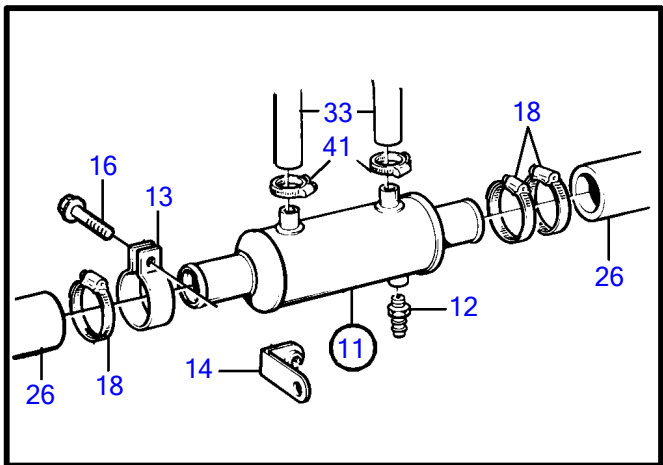

DPX

DPX

REF	PART NO.	QTY	DESCRIPTION	SEE SEC.	NOTES
1	1359649	1	Power steering pump • parts not sold separately		
2	1378156	1	Pulley		
3	860682	1	Bracket		
4	860683	1	Bracket		
5	946440	5	Flange screw		
6	861659	1	Bracket		(860681)
7	861664	1	Tensioning arm		(860693)
8	1336961	1	• Screw		For 1336962
	861666	1	• Flange screw		For 977820
9	1336962	1	• Adjusting screw		M6, early type
	977820	1	• Hexagon screw		M8, late type
10	973487	1	V-belt		
11	858541	1	Oil cooler		
12	949918	1	• Shut-off cock		
13	860700	1	Clamp		Early type
14	860701	1	Bracket		Early type
15	947790	1	Flange screw		
16	946671	1	Flange screw		Early type
17	945408	1	Flange nut		
18	961669	3	Hose clamp		
19	965182	1	Flange screw		
20	191172	1	Washer		
21	946544	1	Flange screw		
22	949278	1	Flange lock nut		
23	946473	1	Flange screw		
24	955893	1	Washer		
25	952640	1	Clamp		
26	860689	1	Cooling hose		To be cut to suitable length., Sea water intake-oil cooler., Oil cooler-sea water pump.
27	872137	1	Tank		
28		1	Control unit	639	
29	872158	2	Pressure hose		L=6.0m
30	873340	2	Adapter		
31	873341	2	Washer		
32	872159	1	Pressure hose		L=1.5m
33	872160	2	Return hose		L=2,0m
34	872973	1	Return hose		L=3.0m
35	873358	3	Adapter		
36	3851506	1	Suction hose		L=2,3m
37	3851507	1	Suction hose		L=0,2m
38	873350	1	Tube		
39	961666	2	Hose clamp		
40	961665	2	Hose clamp		
41	961663	2	Hose clamp		
42	872158	2	Pressure hose	639	

7734180-64-641

16958

Upd:2012-01-30

KAD42P-A, KAMD42P-A, DPX, HS1A, DP-D1, DP-E, DP-G

VOLVO
PENTA