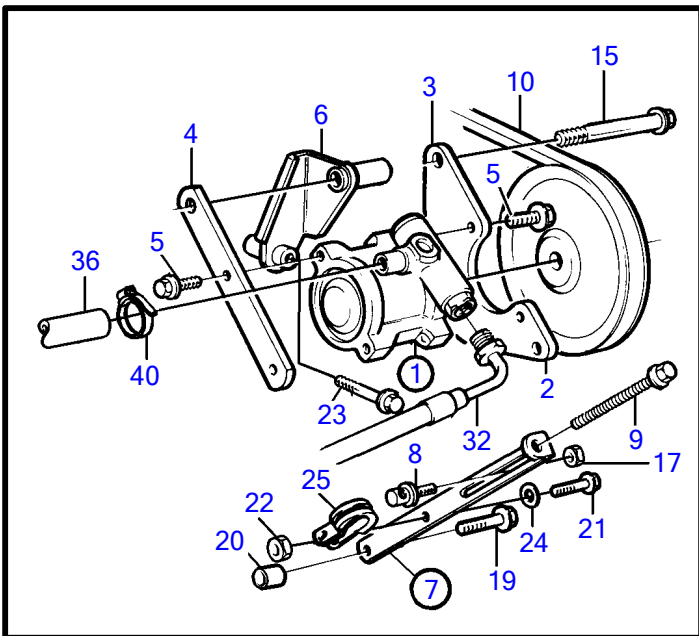

DPX

DPX

REF	PART NO.	QTY	DESCRIPTION	SEE SEC.	NOTES
1	1359649	1	Power steering pump • parts not sold separately		
2	1378156	1	Pulley		
3	860682	1	Bracket		
4	860683	1	Bracket		
5	946440	5	Flange screw		
6	861659	1	Bracket		(860681)
7	861664	1	Tensioning arm		(860693)
8	1336961	1	• Screw		For 1336962
	861666	1	• Flange screw		For 977820
9	1336962	1	• Adjusting screw		M6, early type
	977820	1	• Hexagon screw		M8, late type
10	973487	1	V-belt		
11	858541	1	Oil cooler		
12	949918	1	• Shut-off cock		
13	860700	1	Clamp		Early type
14	860701	1	Bracket		Early type
15	947790	1	Flange screw		
16	946671	1	Flange screw		Early type
17	945408	1	Flange nut		
18	961669	3	Hose clamp		
19	965182	1	Flange screw		
20	191172	1	Washer		
21	946544	1	Flange screw		
22	949278	1	Flange lock nut		
23	946473	1	Flange screw		
24	955893	1	Washer		
25	952640	1	Clamp		
26	860689	1	Cooling hose		To be cut to suitable length., Sea water intake-oil cooler., Oil cooler-sea water pump.
27	872137	1	Tank		
28		1	Control unit	639	
29	872158	2	Pressure hose		L=6.0m
30	873340	2	Adapter		
31	873341	2	Washer		
32	872159	1	Pressure hose		L=1.5m
33	872160	2	Return hose		L=2,0m
34	872973	1	Return hose		L=3.0m
35	873358	3	Adapter		
36	3851506	1	Suction hose		L=2,3m
37	3851507	1	Suction hose		L=0,2m
38	873350	1	Tube		
39	961666	2	Hose clamp		
40	961665	2	Hose clamp		
41	961663	2	Hose clamp		
42	872158	2	Pressure hose	639	

7734180-64-641

16958

Upd:2012-01-30

KAD42P-A, KAMD42P-A, DPX, HS1A, DP-D1, DP-E, DP-G

VOLVO
PENTA