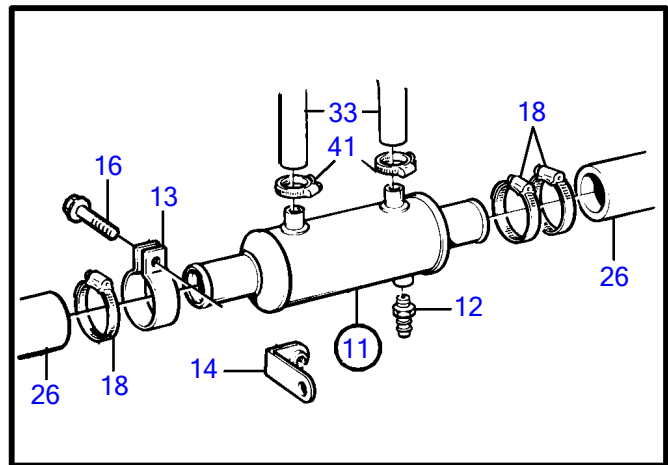

DPX

DPX

REF	PART NO.	QTY	DESCRIPTION	SEE SEC.	NOTES
1	1359649	1	Power steering pump • parts not sold separately		
2	1378156	1	Pulley		
3	860682	1	Bracket		
4	860683	1	Bracket		
5	946440	5	Flange screw		
6	861659	1	Bracket		(860681)
7	861664	1	Tensioning arm		(860693)
8	1336961	1	• Screw		For 1336962
	861666	1	• Flange screw		For 977820
9	1336962	1	• Adjusting screw		M6, early type
	977820	1	• Hexagon screw		M8, late type
10	973487	1	V-belt		
11	858541	1	Oil cooler		
12	949918	1	• Shut-off cock		
13	860700	1	Clamp		Early type
14	860701	1	Bracket		Early type
15	947790	1	Flange screw		
16	946671	1	Flange screw		Early type
17	945408	1	Flange nut		
18	961669	3	Hose clamp		
19	965182	1	Flange screw		
20	191172	1	Washer		
21	946544	1	Flange screw		
22	949278	1	Flange lock nut		
23	946473	1	Flange screw		
24	955893	1	Washer		
25	952640	1	Clamp		
26	860689	1	Cooling hose		To be cut to suitable length., Sea water intake-oil cooler., Oil cooler-sea water pump.
27	872137	1	Tank		
28		1	Control unit	639	
29	872158	2	Pressure hose		L=6.0m
30	873340	2	Adapter		
31	873341	2	Washer		
32	872159	1	Pressure hose		L=1.5m
33	872160	2	Return hose		L=2,0m
34	872973	1	Return hose		L=3.0m
35	873358	3	Adapter		
36	3851506	1	Suction hose		L=2,3m
37	3851507	1	Suction hose		L=0,2m
38	873350	1	Tube		
39	961666	2	Hose clamp		
40	961665	2	Hose clamp		
41	961663	2	Hose clamp		
42	872158	2	Pressure hose	639	

7734180-64-641

16958

Upd:2012-01-30

KAD42P-A, KAMD42P-A, DPX, HS1A, DP-D1, DP-E, DP-G

VOLVO
PENTA