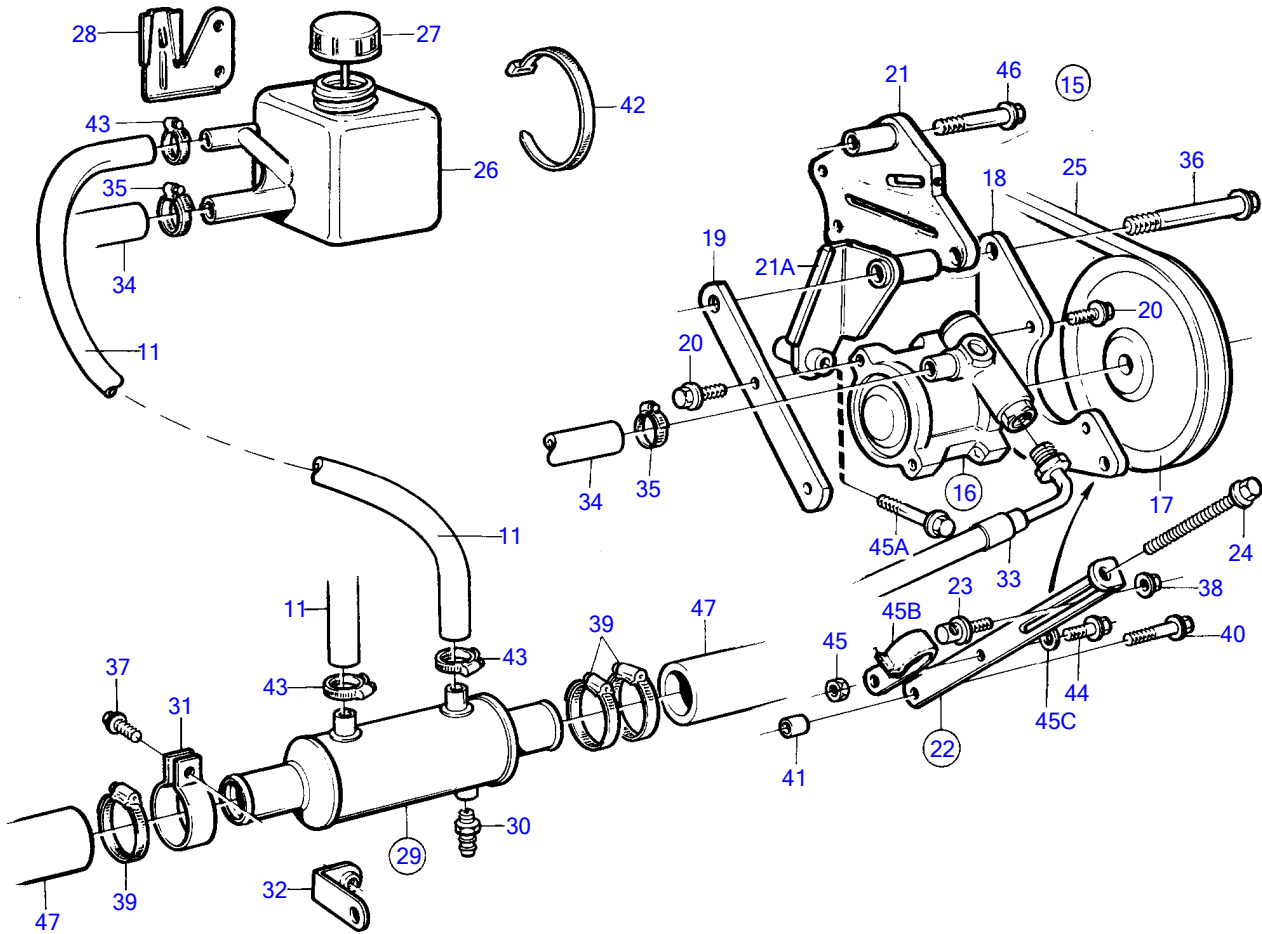

KAD42P-A

15515

KAD42P-A

REF	PART NO.	QTY	DESCRIPTION	NOTES
1	872229	1	Power steering kit	
2	872215	1	• Steering cylinder	
2A	872698	1	• • Nipple	
2B	(872699)	1	• • Nipple	Obsolete part
2C	955985	1	• • O-ring	
2D	955982	1	• • O-ring	
2E	(872700)	2	• • Bushing	Obsolete part
3	872490	1	• • Split pin	
4	872491	1	• • Split pin	
5	949791	2	• • Split pin	
6	977625	2	• Hexagon screw	
7	941908	2	• Spring washer	
8	970950	2	• Hexagon screw	
9	872103	2	• Pivot pin	
10	872104	2	• Lock washer	
11	872217	1	• Return hose	
12	872311	1	• Tab washer	
13	872369	1	• Tab washer	
14	872443	1	• Bracket	
15	861599	1	Power steering pump	For engines with a multi-v belt driven water pump.
16	1359649	1	• Power steering pump • • parts not sold separately	
17	1378156	1	• Pulley	
18	860682	1	• Bracket	
19	860683	1	• Bracket	
20	946440	5	• Flange screw	
21	861560	1	• Bracket	
21A	861659	1	• Bracket	
22	861664	1	• Tensioning arm	
23	861666	1	• • Flange screw	
24	977820	1	• • Hexagon screw	
25	973487	1	• V-belt	
26	6819752	1	• Reservoir	(1359621)
27	1359625	1	• • Cover	
28	856768	1	• Bracket	
29	858541	1	• Oil cooler	
30	949918	1	• • Shut-off cock	
31	860700	1	• Clamp	Early type
32	860701	1	• Bracket	Not included in kit., Early type
33	872232	1	• Pressure hose	
34	941995	X	• Hose	L=2,5m
35	961664	2	• Hose clamp	
36	947790	1	• Flange screw	
37	946671	1	• Flange screw	Early type
38	945408	1	• Flange nut	
39	961669	3	• Hose clamp	
40	965182	1	• Flange screw	
41	191172	1	• Washer	
42	948211	X	• Cable tie	
43	961663	3	• Hose clamp	
44	946544	1	• Flange screw	
45	949278	1	• Flange lock nut	
45A	946473	1	• Flange screw	
45B	860696	1	• Clamp	
45C	955893	1	Washer	
46		1	Screw	See group 21
47	860689	1	Cooling hose	Sea water pump-oil cooler., Intake-oil cooler
48	(872697)	1	Sealing ring kit, steering cylinder	For 872215, Obsolete part