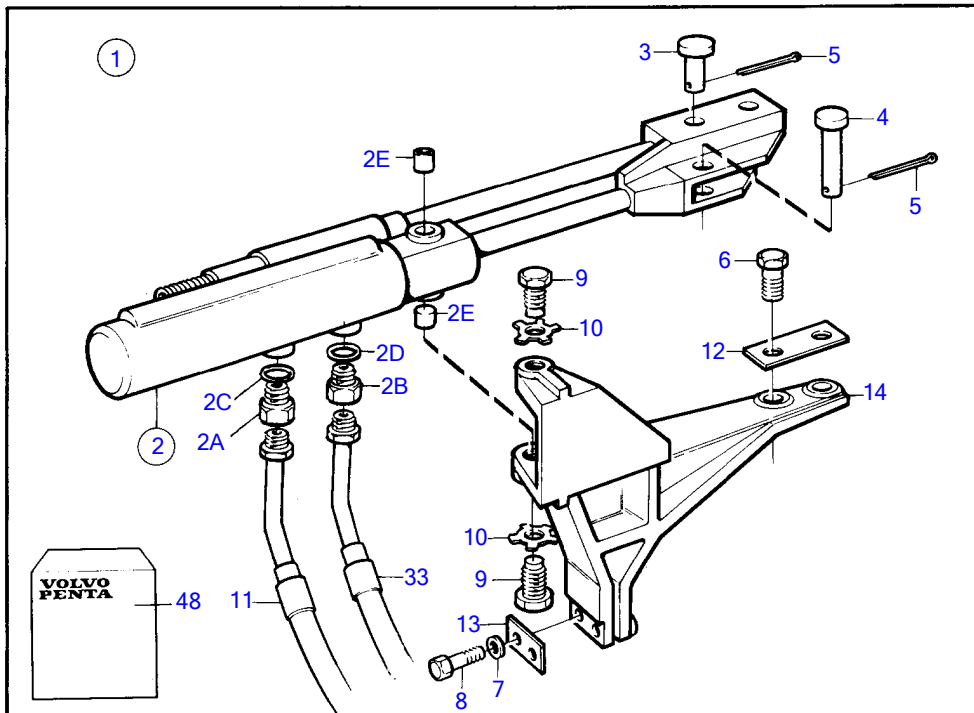

KAD42P-A

15515

KAD42P-A

REF	PART NO.	QTY	DESCRIPTION	NOTES
1	872229	1	Power steering kit	
2	872215	1	• Steering cylinder	
2A	872698	1	• • Nipple	
2B	(872699)	1	• • Nipple	Obsolete part
2C	955985	1	• • O-ring	
2D	955982	1	• • O-ring	
2E	(872700)	2	• • Bushing	Obsolete part
3	872490	1	• • Split pin	
4	872491	1	• • Split pin	
5	949791	2	• • Split pin	
6	977625	2	• Hexagon screw	
7	941908	2	• Spring washer	
8	970950	2	• Hexagon screw	
9	872103	2	• Pivot pin	
10	872104	2	• Lock washer	
11	872217	1	• Return hose	
12	872311	1	• Tab washer	
13	872369	1	• Tab washer	
14	872443	1	• Bracket	
15	861599	1	Power steering pump	For engines with a multi-v belt driven water pump.
16	1359649	1	• Power steering pump • • parts not sold separately	
17	1378156	1	• Pulley	
18	860682	1	• Bracket	
19	860683	1	• Bracket	
20	946440	5	• Flange screw	
21	861560	1	• Bracket	
21A	861659	1	• Bracket	
22	861664	1	• Tensioning arm	
23	861666	1	• • Flange screw	
24	977820	1	• • Hexagon screw	
25	973487	1	• V-belt	
26	6819752	1	• Reservoir	(1359621)
27	1359625	1	• • Cover	
28	856768	1	• Bracket	
29	858541	1	• Oil cooler	
30	949918	1	• • Shut-off cock	
31	860700	1	• Clamp	Early type
32	860701	1	• Bracket	Not included in kit., Early type
33	872232	1	• Pressure hose	
34	941995	X	• Hose	L=2,5m
35	961664	2	• Hose clamp	
36	947790	1	• Flange screw	
37	946671	1	• Flange screw	Early type
38	945408	1	• Flange nut	
39	961669	3	• Hose clamp	
40	965182	1	• Flange screw	
41	191172	1	• Washer	
42	948211	X	• Cable tie	
43	961663	3	• Hose clamp	
44	946544	1	• Flange screw	
45	949278	1	• Flange lock nut	
45A	946473	1	• Flange screw	
45B	860696	1	• Clamp	
45C	955893	1	Washer	
46		1	Screw	See group 21
47	860689	1	Cooling hose	Sea water pump-oil cooler., Intake-oil cooler
48	(872697)	1	Sealing ring kit, steering cylinder	For 872215, Obsolete part