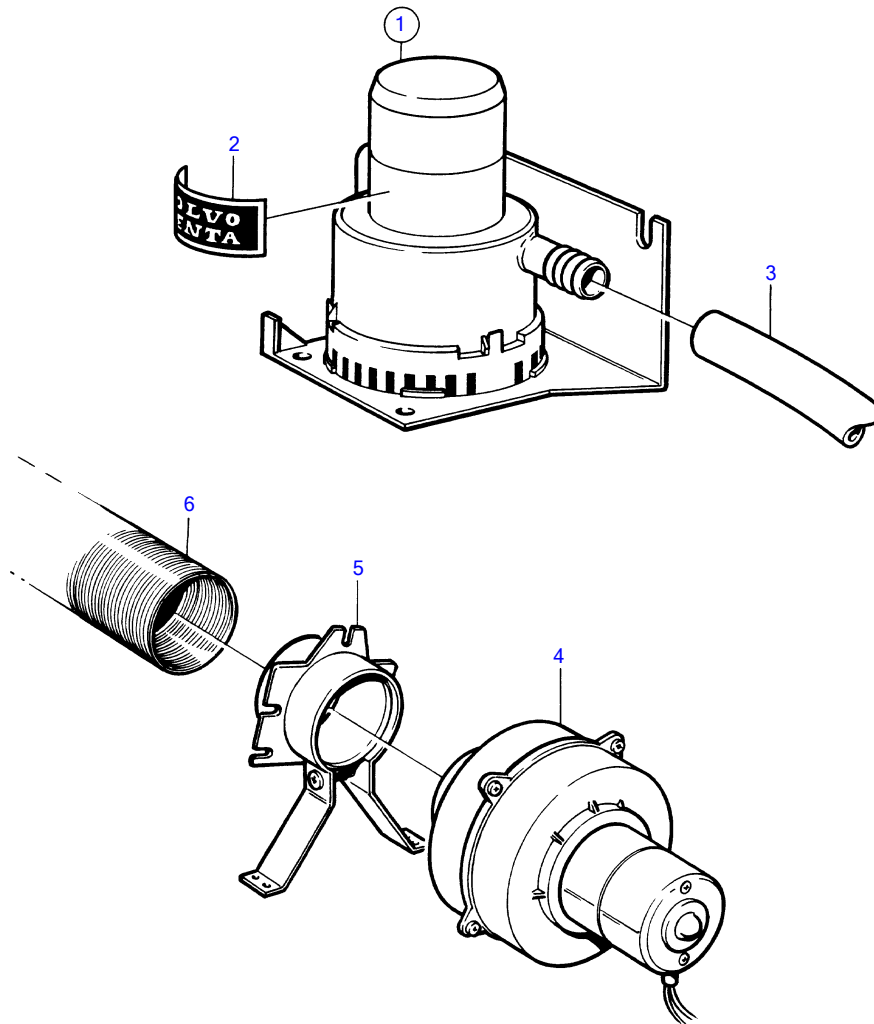

KAD42P-A, KAMD42P-A

9650

KAD42P-A, KAMD42P-A

REF	PART NO.	QTY	DESCRIPTION	NOTES
1	828763	1	Bilge pump	
2	(843141)	1	• Decal	Obsolete part
3	952969	X	Hose	
4	(828797)	1	Fan	Obsolete part
5	828798	1	Mounting kit	
6	9518554	1	Hose	L=5000mm