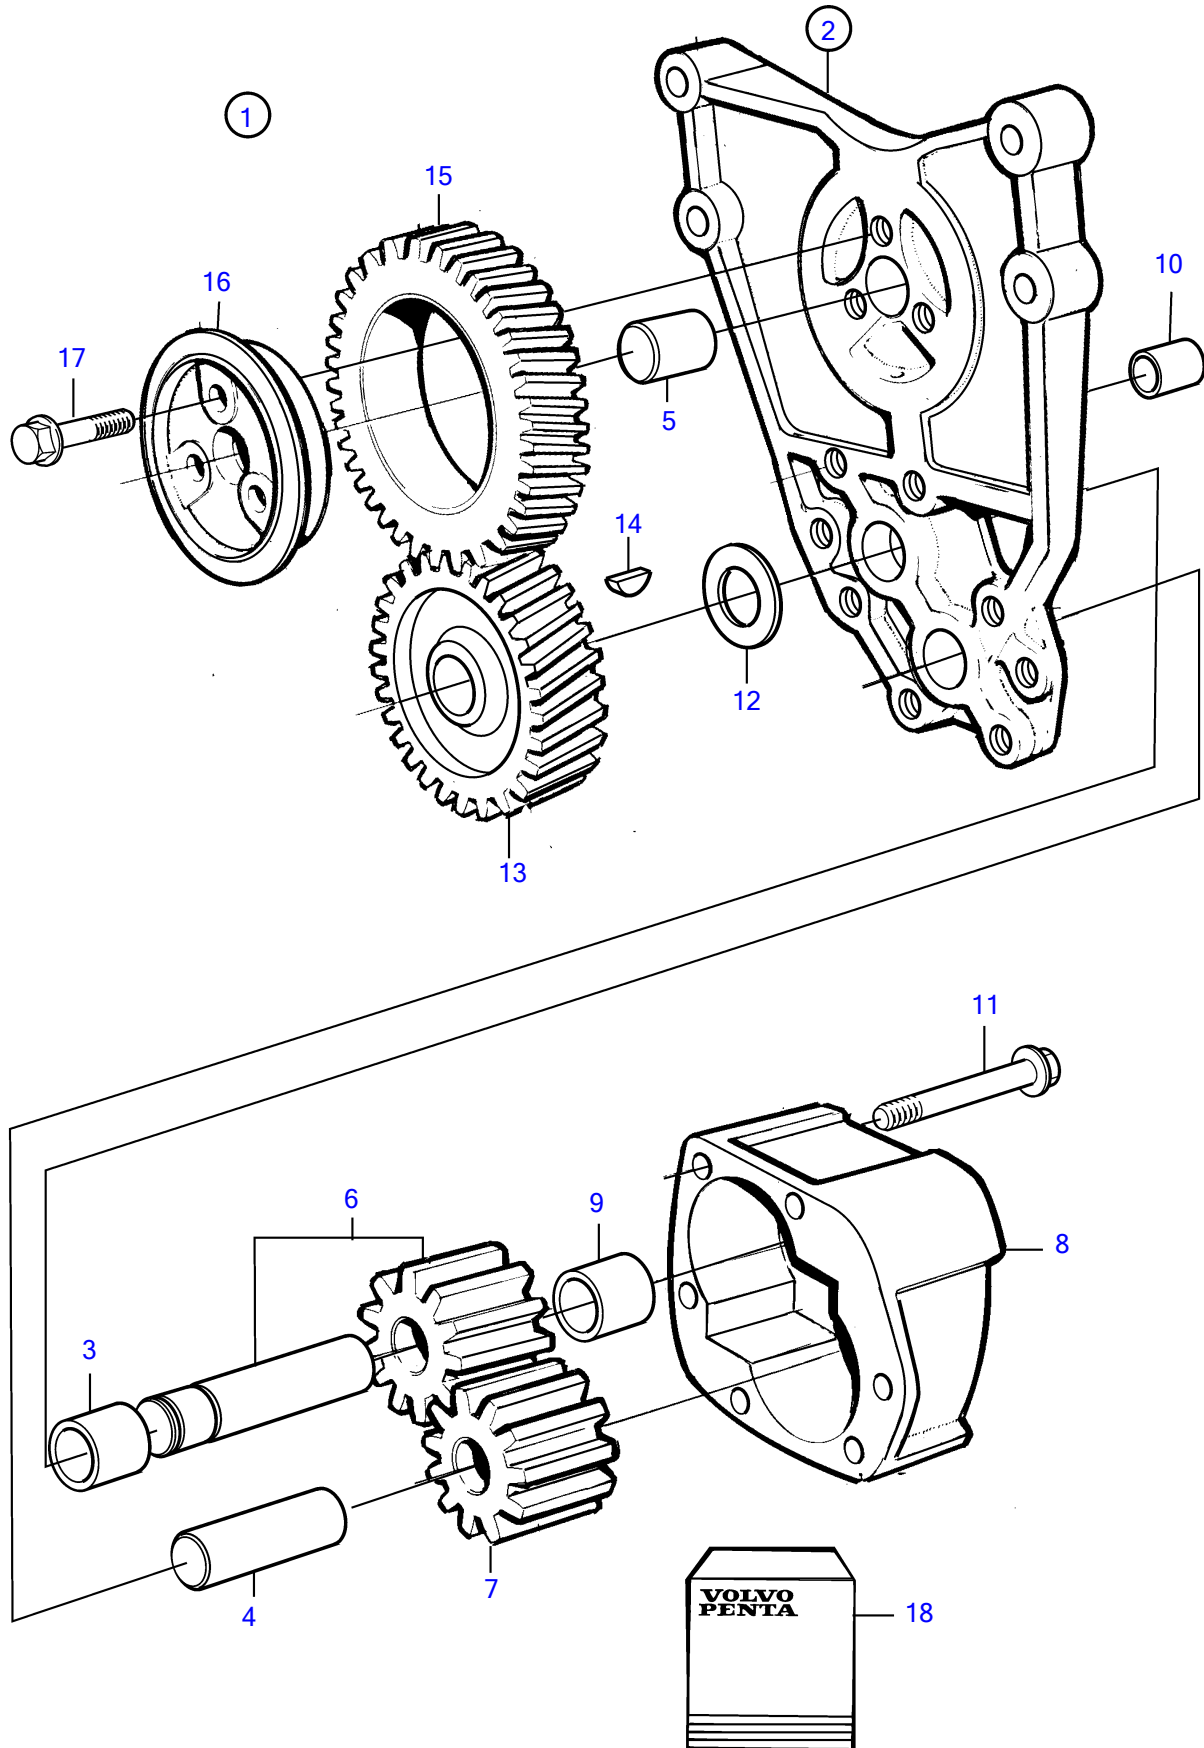

KAD42P-A, KAMD42P-A

KAD42P-A, KAMD42P-A

REF	PART NO.	QTY	DESCRIPTION	NOTES
1	860721	1	Oil pump	
2	(1542211)	1	• Bracket	Obsolete part
3	470234	1	• • Bushing	
4	420043	1	• • Pivot pin	
5	(950614)	1	• • Pin	Obsolete part
6	860722	1	• Shaft, with gear	
7	425185	1	• Gear	
8		1	• Housing	
9	401146	2	• Guide sleeve	
10	470234	1	• Bushing	
11	973924	2	• Flange screw	
12	424133	1	• Washer	
13	1542214	1	• Gear	
14	910115	1	• Woodruff key	
15	1542215	1	• Oil pump wheel	
16	1542218	1	• Bearing sleeve	
17	946470	3	• Flange screw	
18	276166	1	Oil pump kit	See group 99