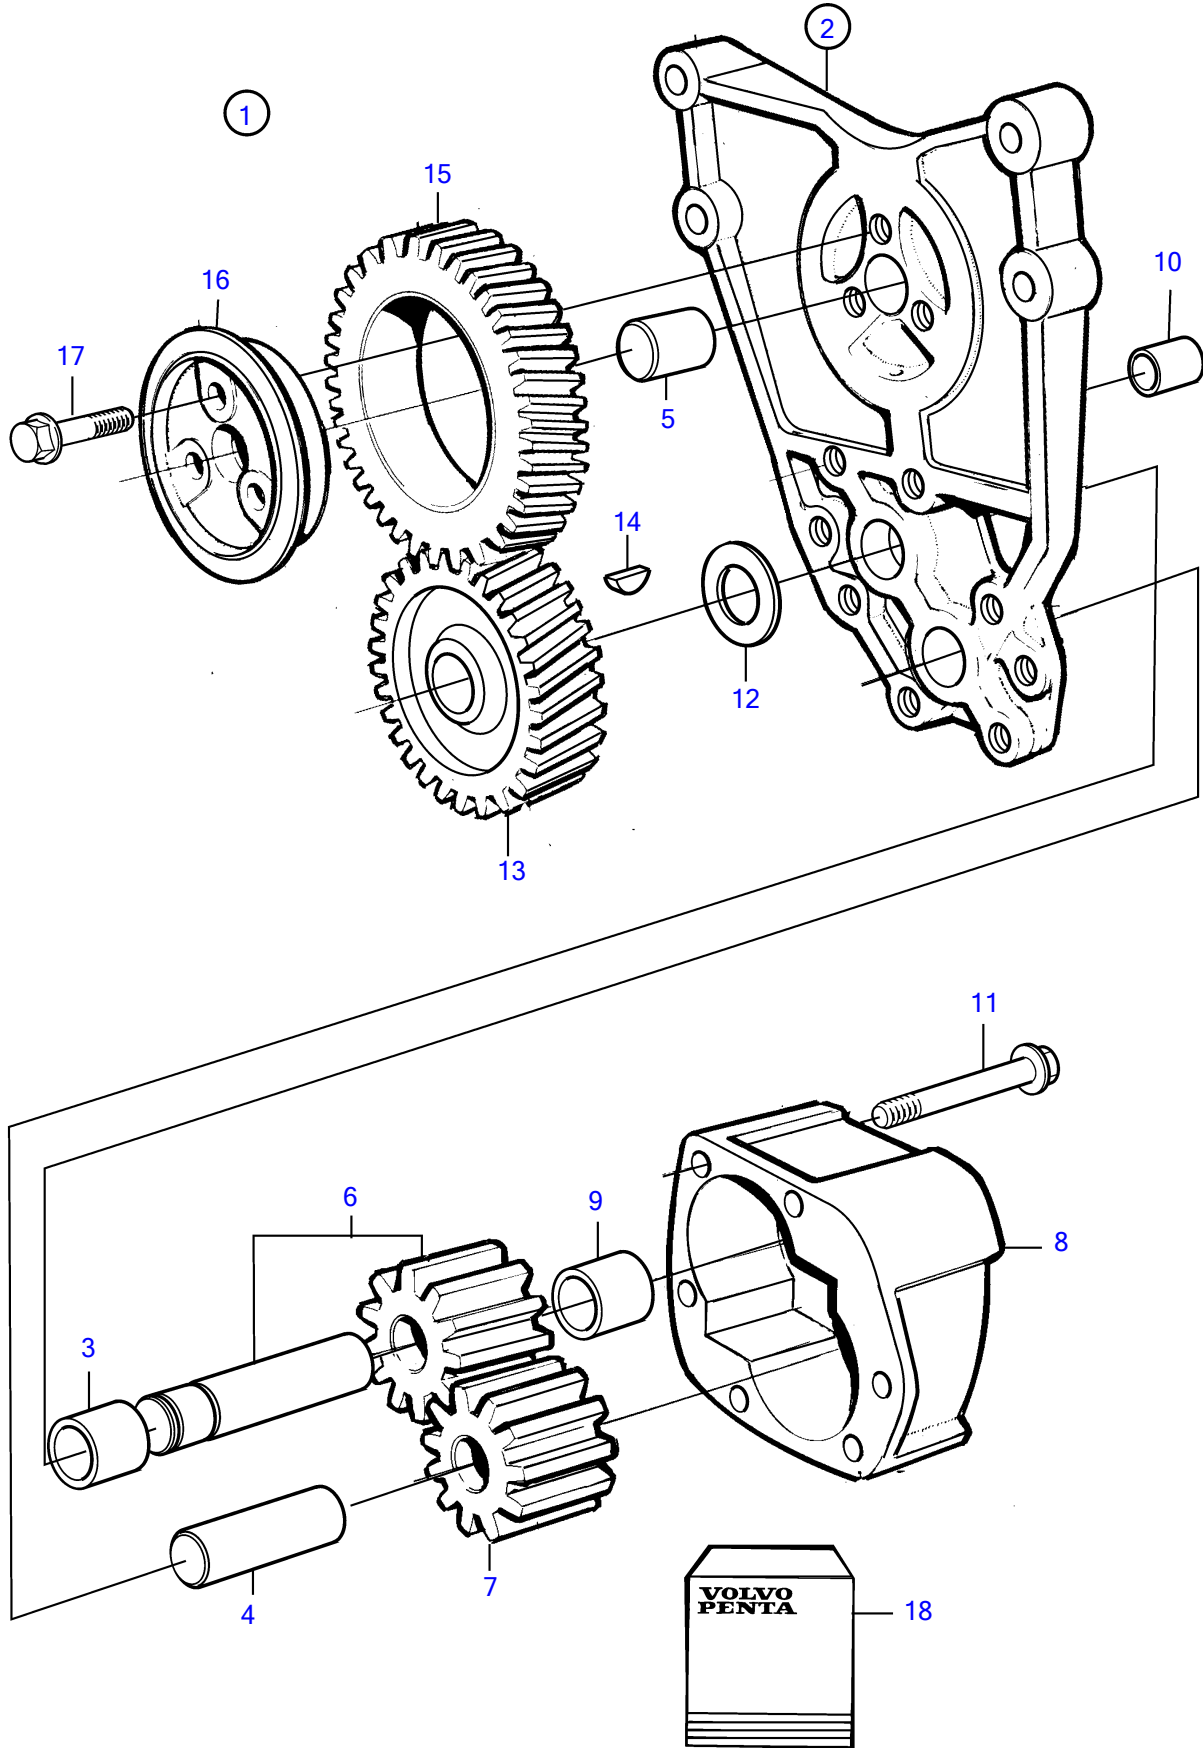

KAD42P-A, KAMD42P-A

KAD42P-A, KAMD42P-A

REF	PART NO.	QTY	DESCRIPTION	NOTES
1	860721	1	Oil pump	
2	(1542211)	1	• Bracket	Obsolete part
3	470234	1	• • Bushing	
4	420043	1	• • Pivot pin	
5	(950614)	1	• • Pin	Obsolete part
6	860722	1	• Shaft, with gear	
7	425185	1	• Gear	
8		1	• Housing	
9	401146	2	• Guide sleeve	
10	470234	1	• Bushing	
11	973924	2	• Flange screw	
12	424133	1	• Washer	
13	1542214	1	• Gear	
14	910115	1	• Woodruff key	
15	1542215	1	• Oil pump wheel	
16	1542218	1	• Bearing sleeve	
17	946470	3	• Flange screw	
18	276166	1	Oil pump kit	See group 99