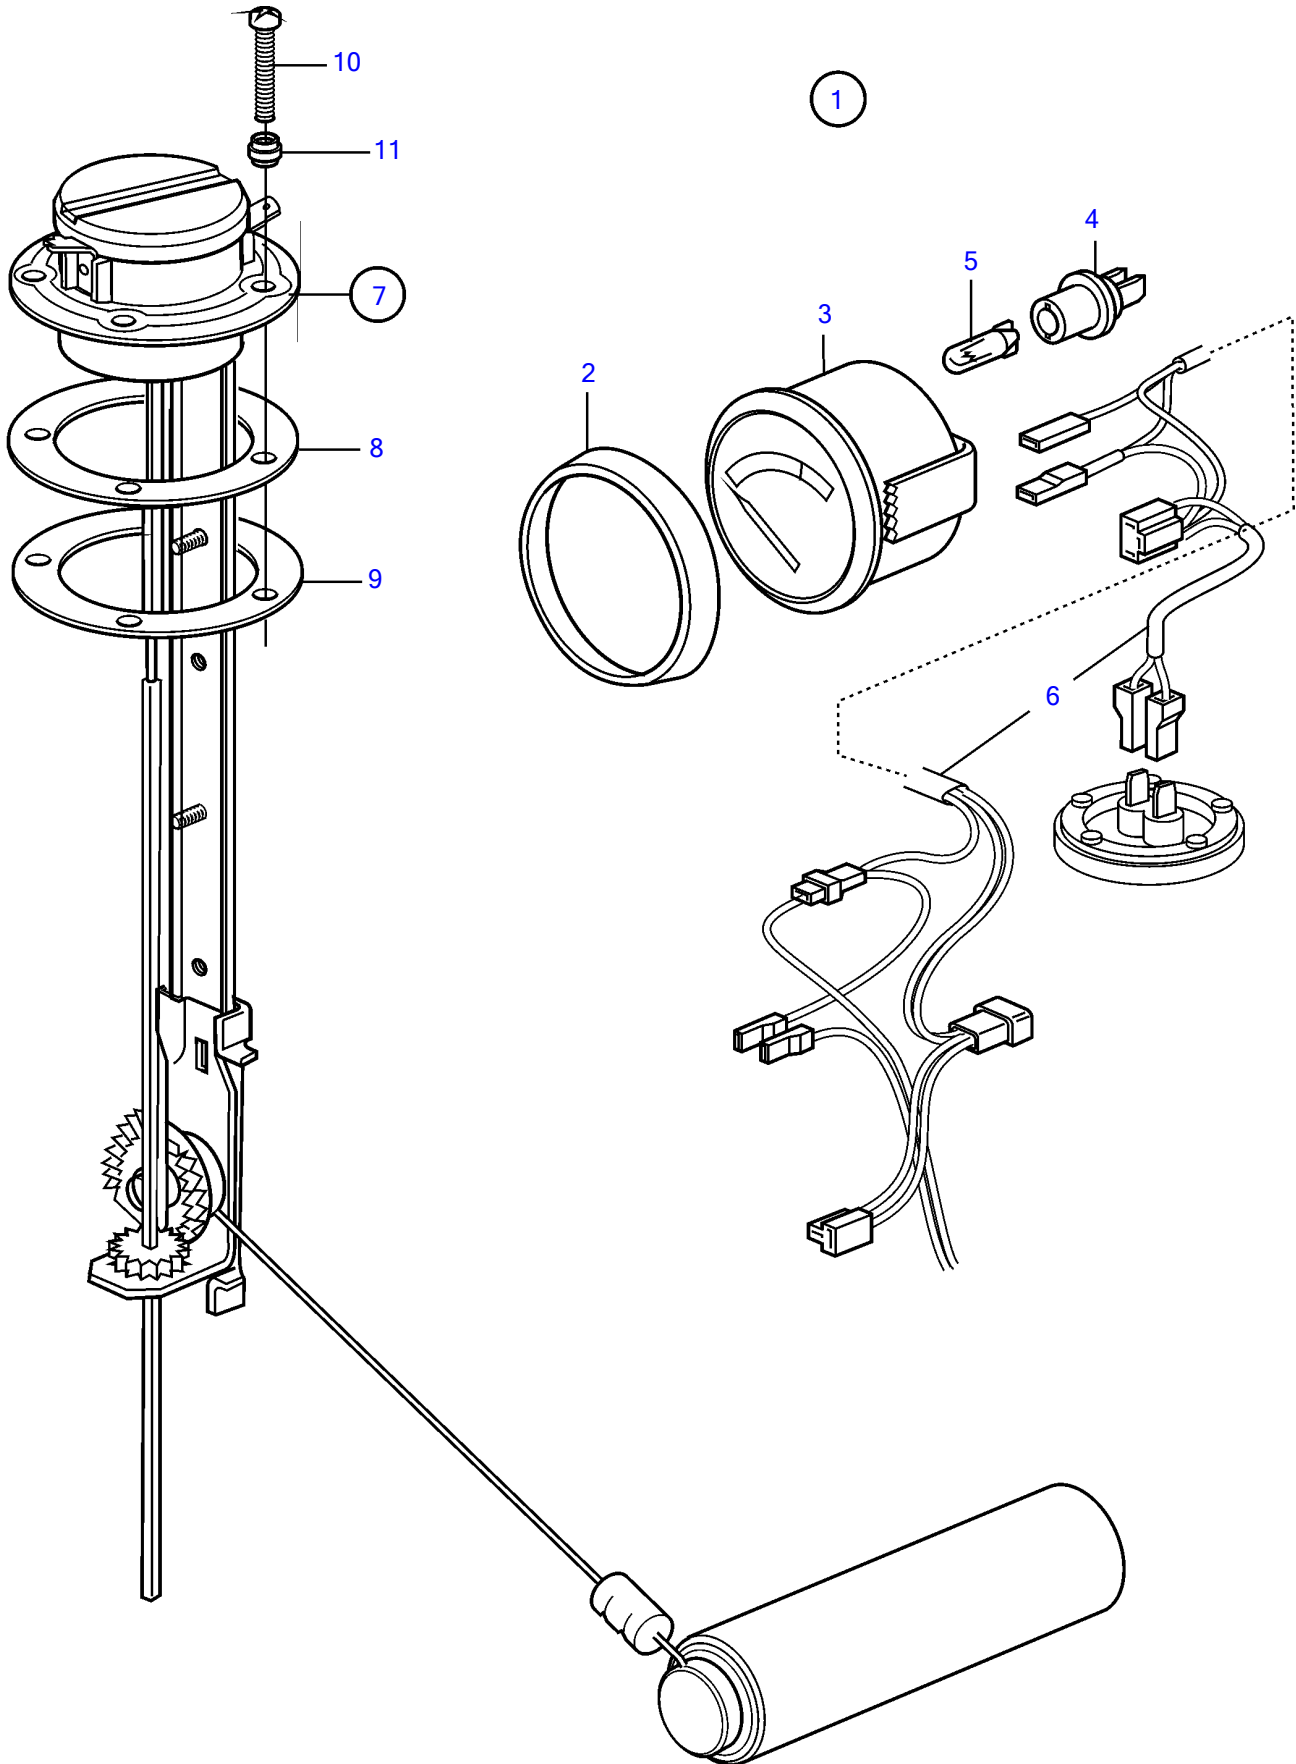

KAD42P-A, KAMD42P-A

KAD42P-A, KAMD42P-A

REF	PART NO.	QTY	DESCRIPTION	NOTES
1	873808	1	Fuel gauge	12V (858879)
2	858643	1	• Front ring	
3	863940	1	• Fuel gauge	
4	863945	1	• • Lamp socket	Use white bulb 19923 and socket 808175 for earlier gauges.
5	863946	1	• • Bulb	Use white bulb 19923 and socket 808175 for earlier gauges., 12V, 1,2W red
6	856867	1	• Cable kit	
7	873772	1	• Tank sensor	(837999)
8	89865	1	• • Gasket	
9	834480	1	• • Flange	
10	969407	4	• • 6 point socket screw	(956078)
	969409	1	• • 6 point socket screw	
11	834481	5	• • Gasket	