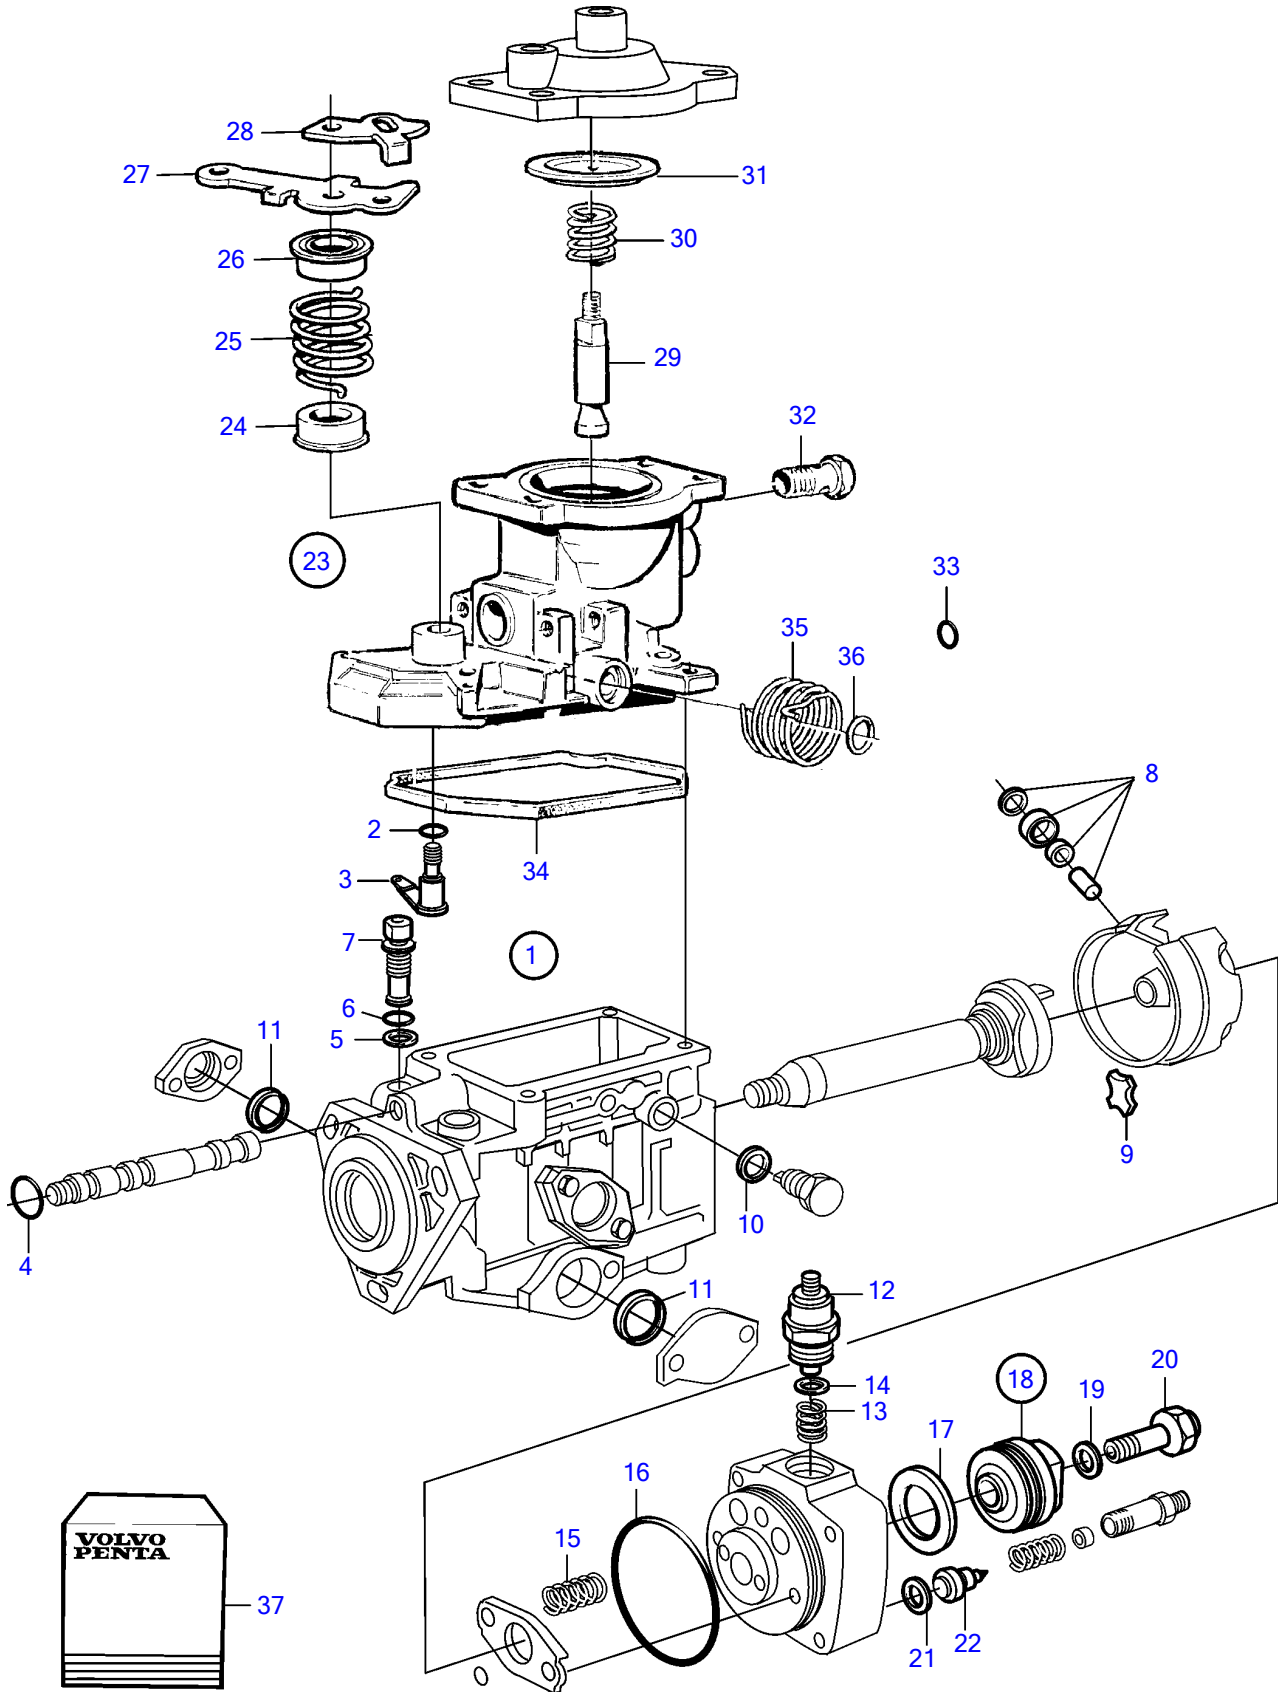

KAMD42P-A

KAMD42P-A

REF	PART NO.	QTY	DESCRIPTION	NOTES
1	861262	1	Injection pump	
2	243567	1	• Sealing ring	
3			• Control shaft	
4	243786	1	• O-ring	Included in gasket kit.
5	861520	1	• O-ring	Included in gasket kit., (243521)
6	243520	1	• Sealing ring	Included in gasket kit.
7	844179	1	• Valve	
8	(859288)	1	• Spare parts kit	Obsolete part
9	844150	2	• Absorber	Included in gasket kit.
10	1699759	2	• Gasket	Included in gasket kit.
11	838445	2	• O-ring	Included in gasket kit.
12	876614	1	• Stop solenoid	12V
13	861208	1	• • Spring	
14	243572	1	• O-ring	Included in gasket kit.
15		1	• Compression spring	
16	(243555)	1	• Sealing ring	Included in gasket kit., Obsolete part
17	(838402)	1	• O-ring	Obsolete part
18		1	• Plug	
19		1	• • O-ring	
20		1	• • Screw	
21	845738	6	• Washer	
22		6	• Delivery valve	
23		1	• Governor	
24		1	• Spring disc	
25	244967	1	• Spring	
26	244972	1	• Spring disc	
27	244961	1	• Lever	
28	244969	1	• Lever	
29		1	• Screw	
30	859282	1	• Compression spring	
31	244944	1	• Diaphragm	
32	861514	1	• Hollow screw	
33	244963	1	• Shim	Included in gasket kit.
34		1	• Gasket	
35	(859463)	1	• Spring	Obsolete part
36	844224	1	• O-ring	Included in gasket kit.
37	844240	1	Gasket kit	