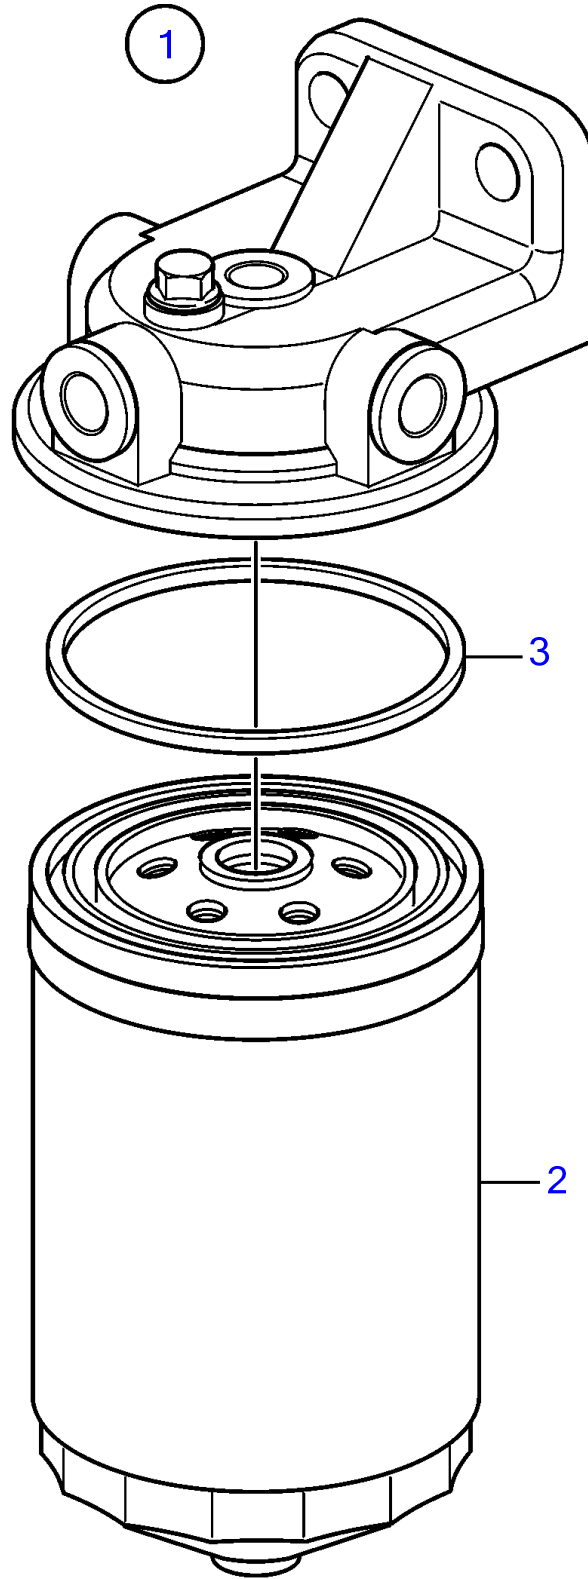

KAD42P-A, KAMD42P-A

KAD42P-A, KAMD42P-A

REF	PART NO.	QTY	DESCRIPTION
1	3588380	1	Fuel filter
2	3588378	1	• Fuel filter
3	6638088	1	• • Gasket