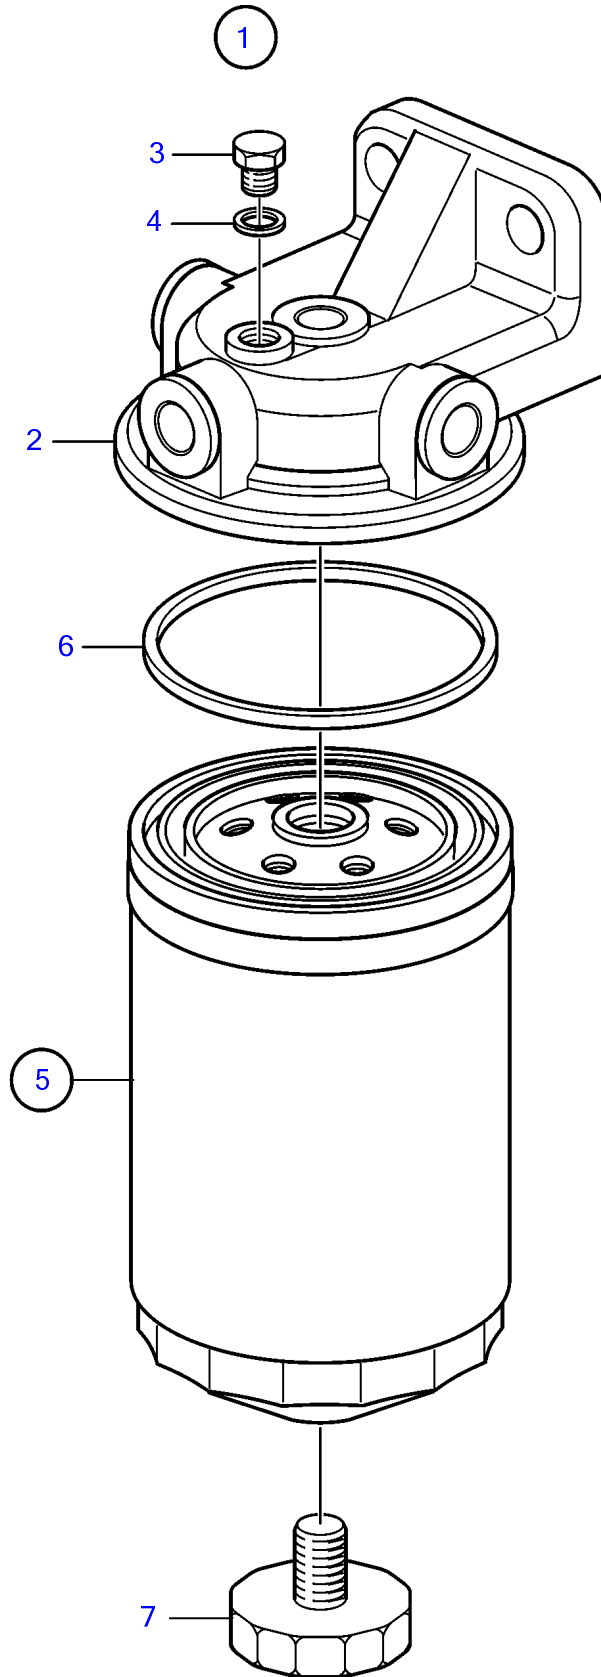

KAD42P-A, KAMD42P-A

KAD42P-A, KAMD42P-A

REF	PART NO.	QTY	DESCRIPTION	SEE SEC.	NOTES
1	3581542	1	Fuel filter		Repl by 3588380
	3588380	1	Fuel filter	7765	
2		1	• Lock		
3	843956	1	• Plug		
4	25534	1	• Gasket		
5	3588378	1	• Fuel filter		Repl by 3840335
	3840335	1	• Fuel filter		
6	6638088	1	• • Gasket		
7	838594	1	• • Screw		