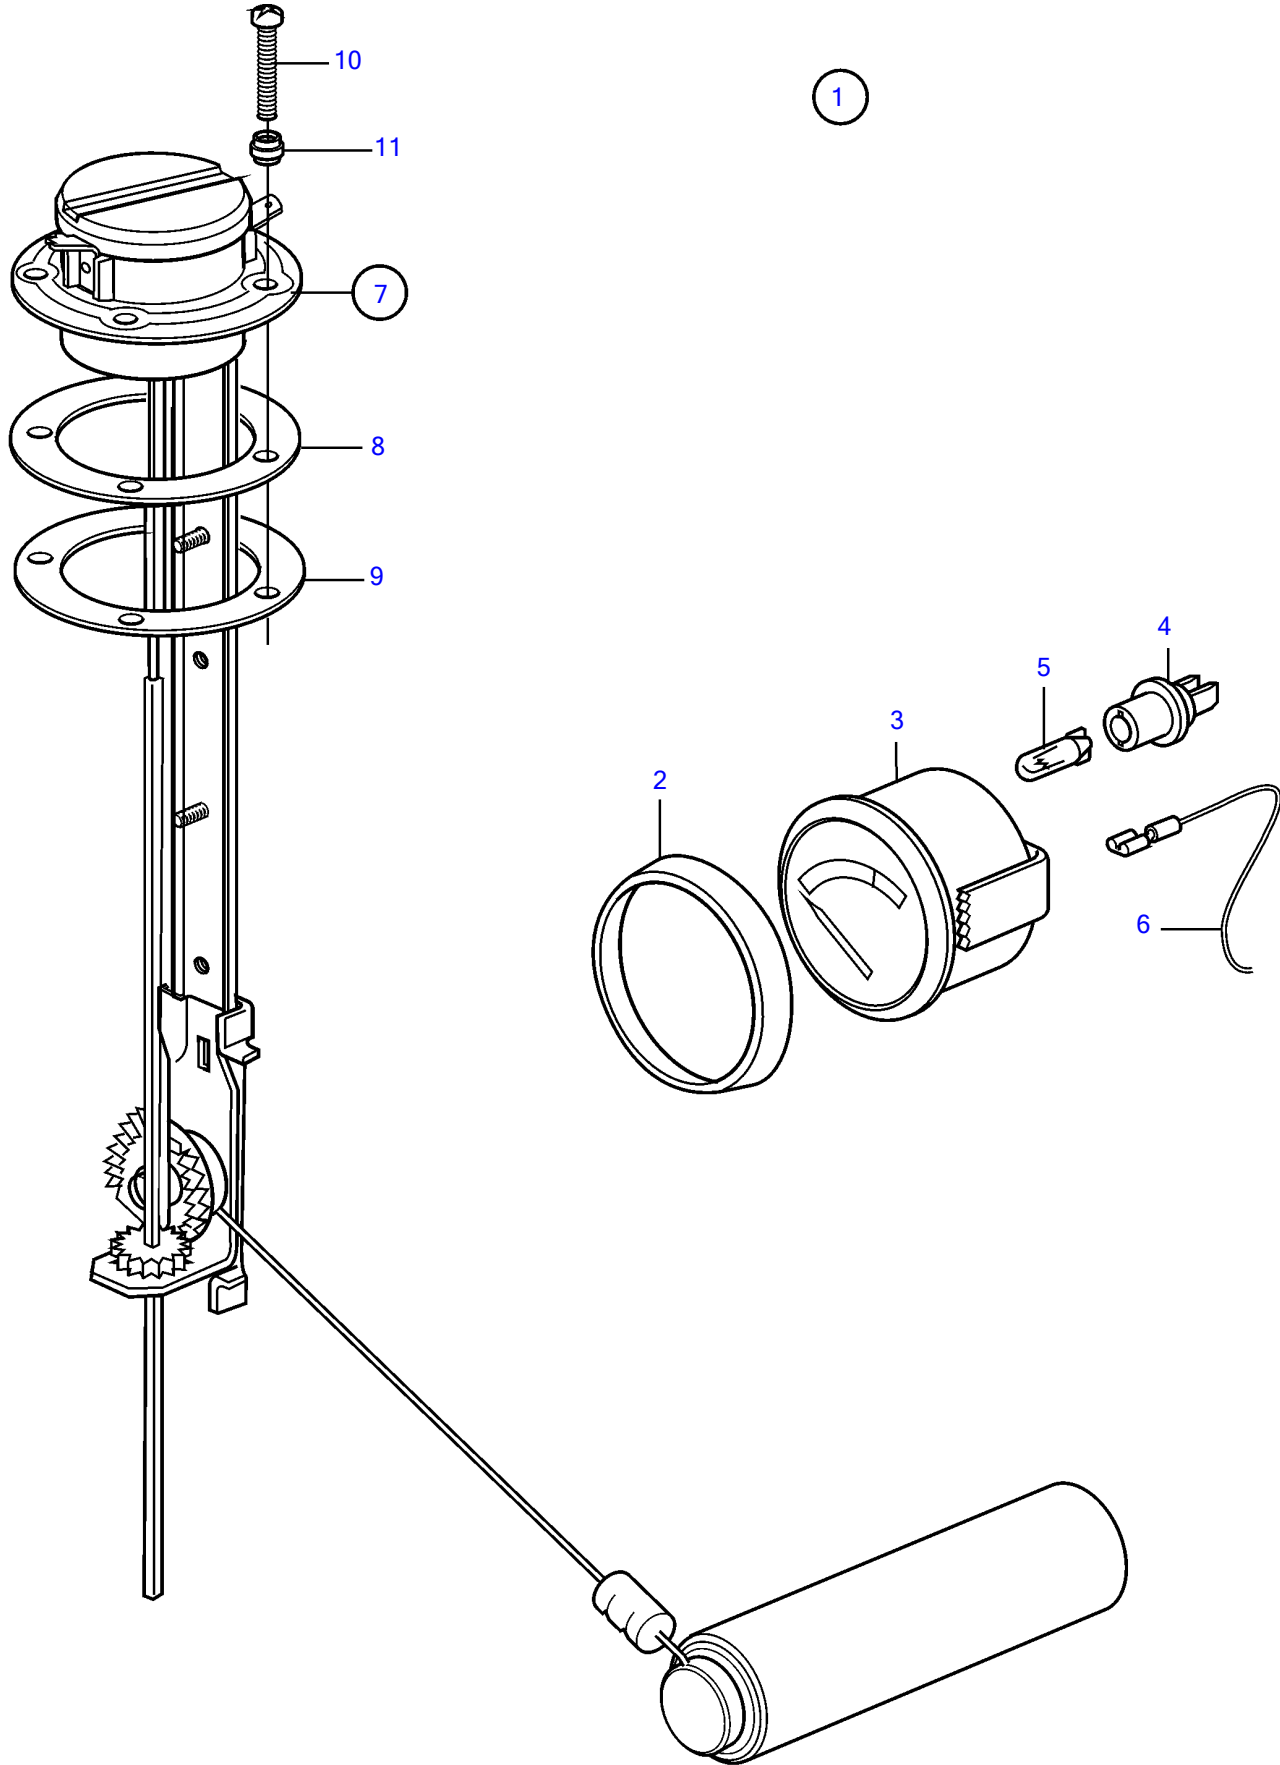

KAD42P-A, KAMD42P-A

KAD42P-A, KAMD42P-A

REF	PART NO.	QTY	DESCRIPTION	SEE SEC.	NOTES
1	873808	1	Fuel gauge		(858879)
2	858643	1	• Front ring		
3	863940	1	• Fuel gauge		
	873207	1	• • Brace kit		
		2	• • • Nut		not sold separately
		2	• • Spacer		not sold separately
4	863945	1	• • Lamp socket		Use white bulb 19923 and socket 808175 for earlier gauges.
5	863946	1	• • Bulb		Use white bulb 19923 and socket 808175 for earlier gauges., 12V, 1,2W red
6		X	• Wiring harness	1963	
7	873772	1	• Tank sensor		(837999)
8	89865	1	• • Gasket		
9	834480	1	• • Flange		
10	969407	4	• • 6 point socket screw		(956078)
	969409	1	• • 6 point socket screw		
11	834481	5	• • Gasket		