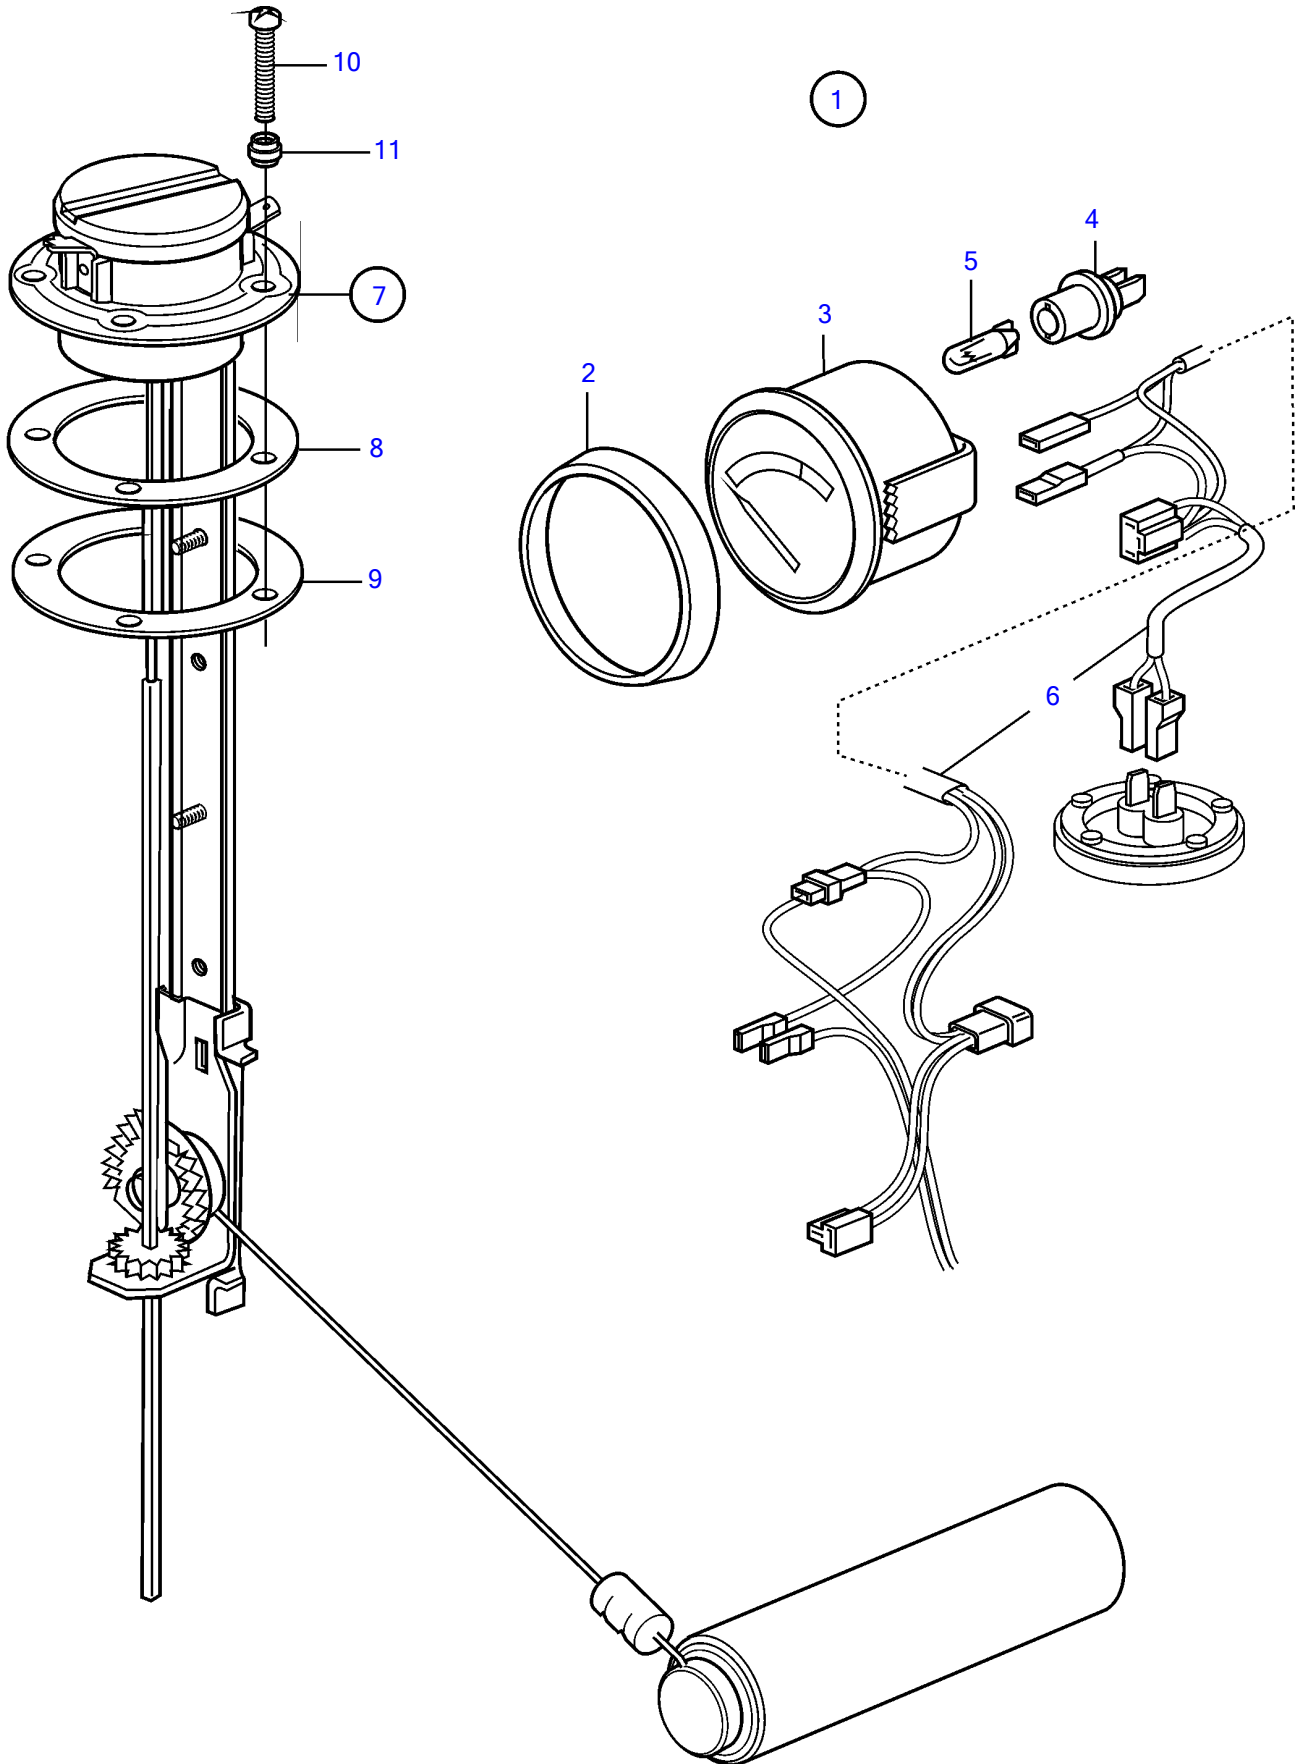

KAD42P-A, KAMD42P-A

KAD42P-A, KAMD42P-A

| REF | PART NO. | QTY | DESCRIPTION              | NOTES   |
|-----|----------|-----|--------------------------|---|
| 1   | 873808   | 1   | Fuel gauge               | 12V (858879)  |
| 2   | 858643   | 1   | • Front ring             |   |
| 3   | 863940   | 1   | • Fuel gauge             |   |
| 4   | 863945   | 1   | • • Lamp socket          | Use white bulb 19923 and socket 808175 for earlier gauges.                |
| 5   | 863946   | 1   | • • Bulb                 | Use white bulb 19923 and socket 808175 for earlier gauges., 12V, 1,2W red |
| 6   | 856867   | 1   | • Cable kit              |   |
| 7   | 873772   | 1   | • Tank sensor            | (837999)  |
| 8   | 89865    | 1   | • • Gasket               |   |
| 9   | 834480   | 1   | • • Flange               |   |
| 10  | 969407   | 4   | • • 6 point socket screw | (956078)  |
|     | 969409   | 1   | • • 6 point socket screw |   |
| 11  | 834481   | 5   | • • Gasket               |   |