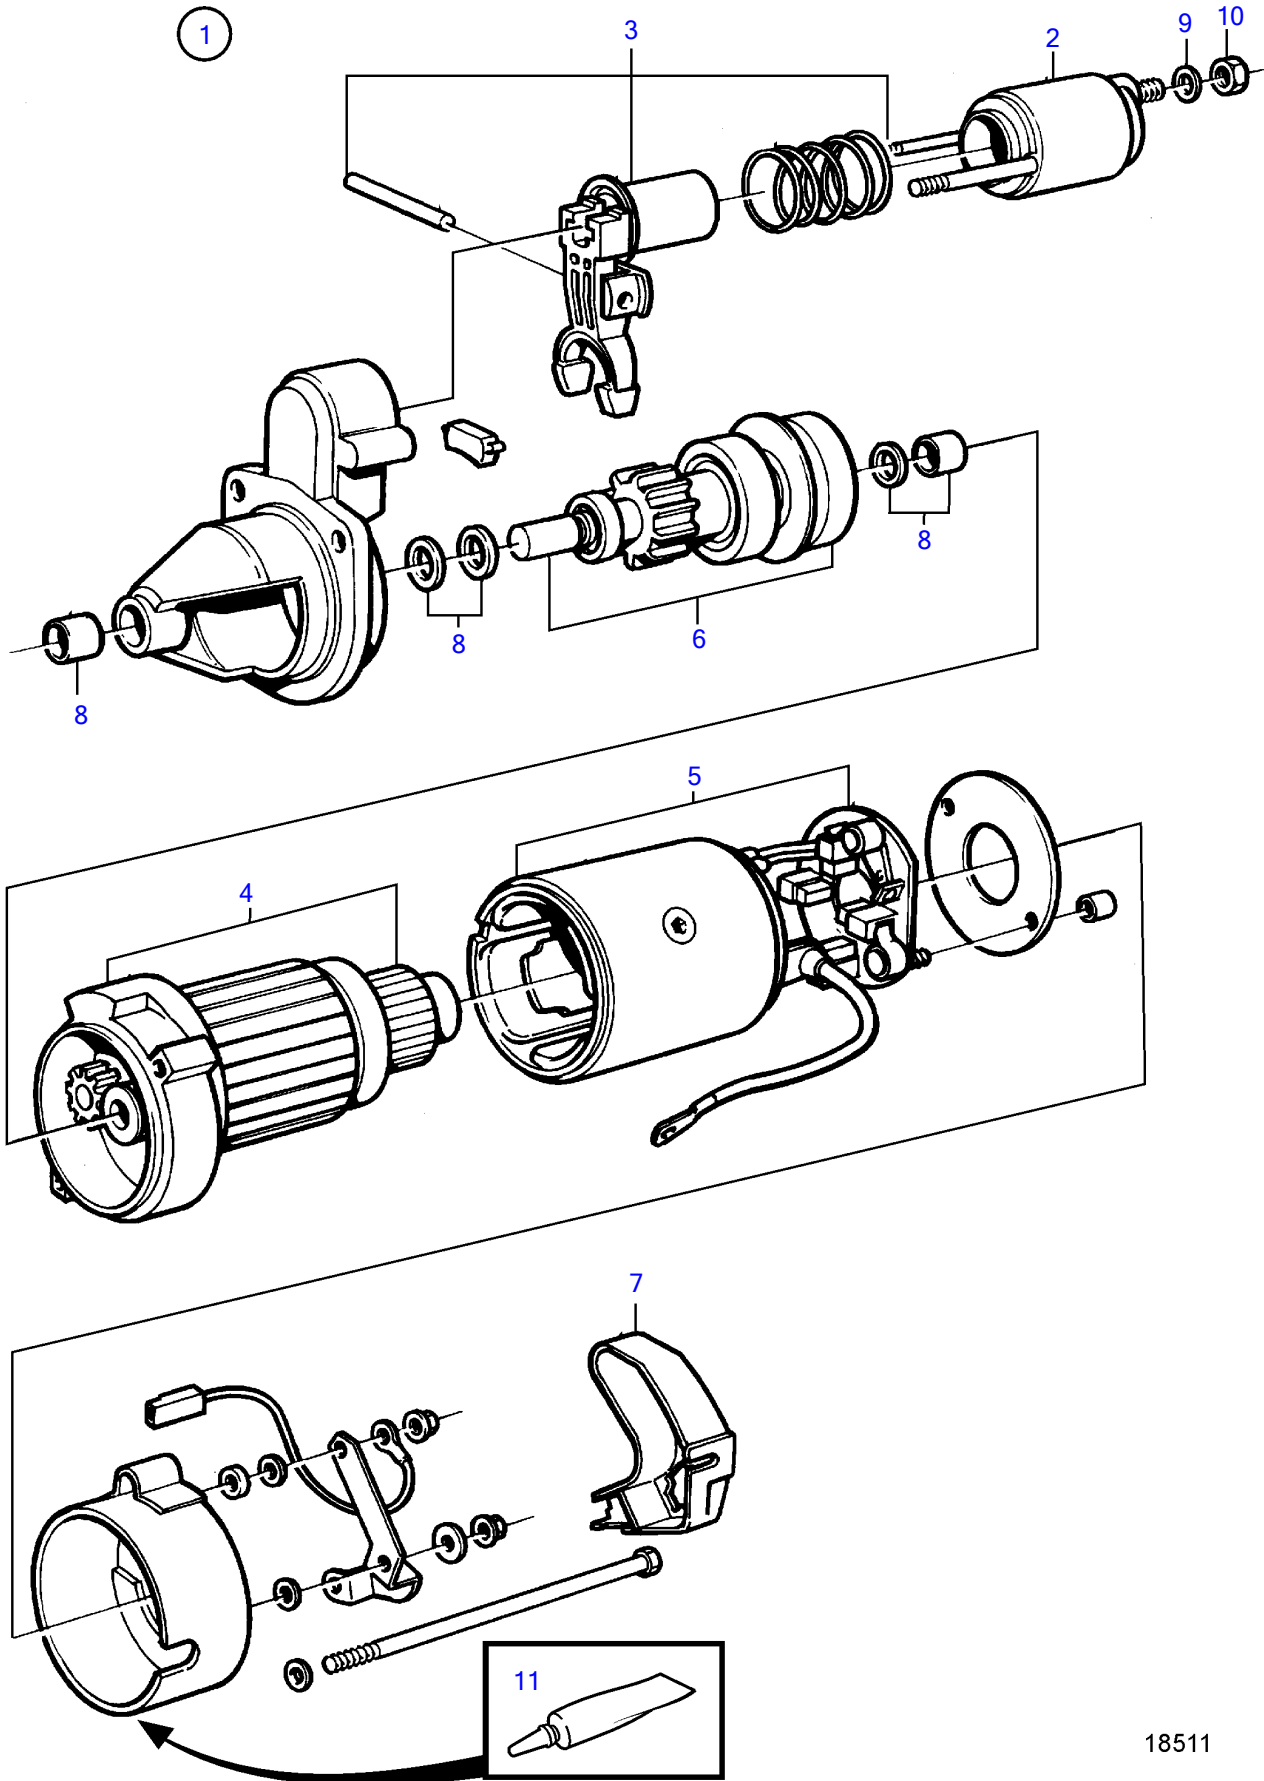

KAD42P-A, KAMD42P-A

18511

KAD42P-A, KAMD42P-A

REF	PART NO.	QTY	DESCRIPTION	NOTES
1	859252	1	Starter motor	2-pole., E.U=3803118
2	859618	1	• Solenoid switch	
3	859619	1	• Intermediate lever	
4	(859621)	1	• Rotor	Obsolete part
5	(859622)	1	• Field winding	Obsolete part
6	859623	1	• Starter pinion	
7	860439	1	• Cover	
8	859620	1	• Repair kit	
9	941907	1	Spring washer	
10	955782	1	Hexagon nut	
11	1161277	X	Sealant	Black, 20g
	1161231	X	Sealant	Black, 0.31L