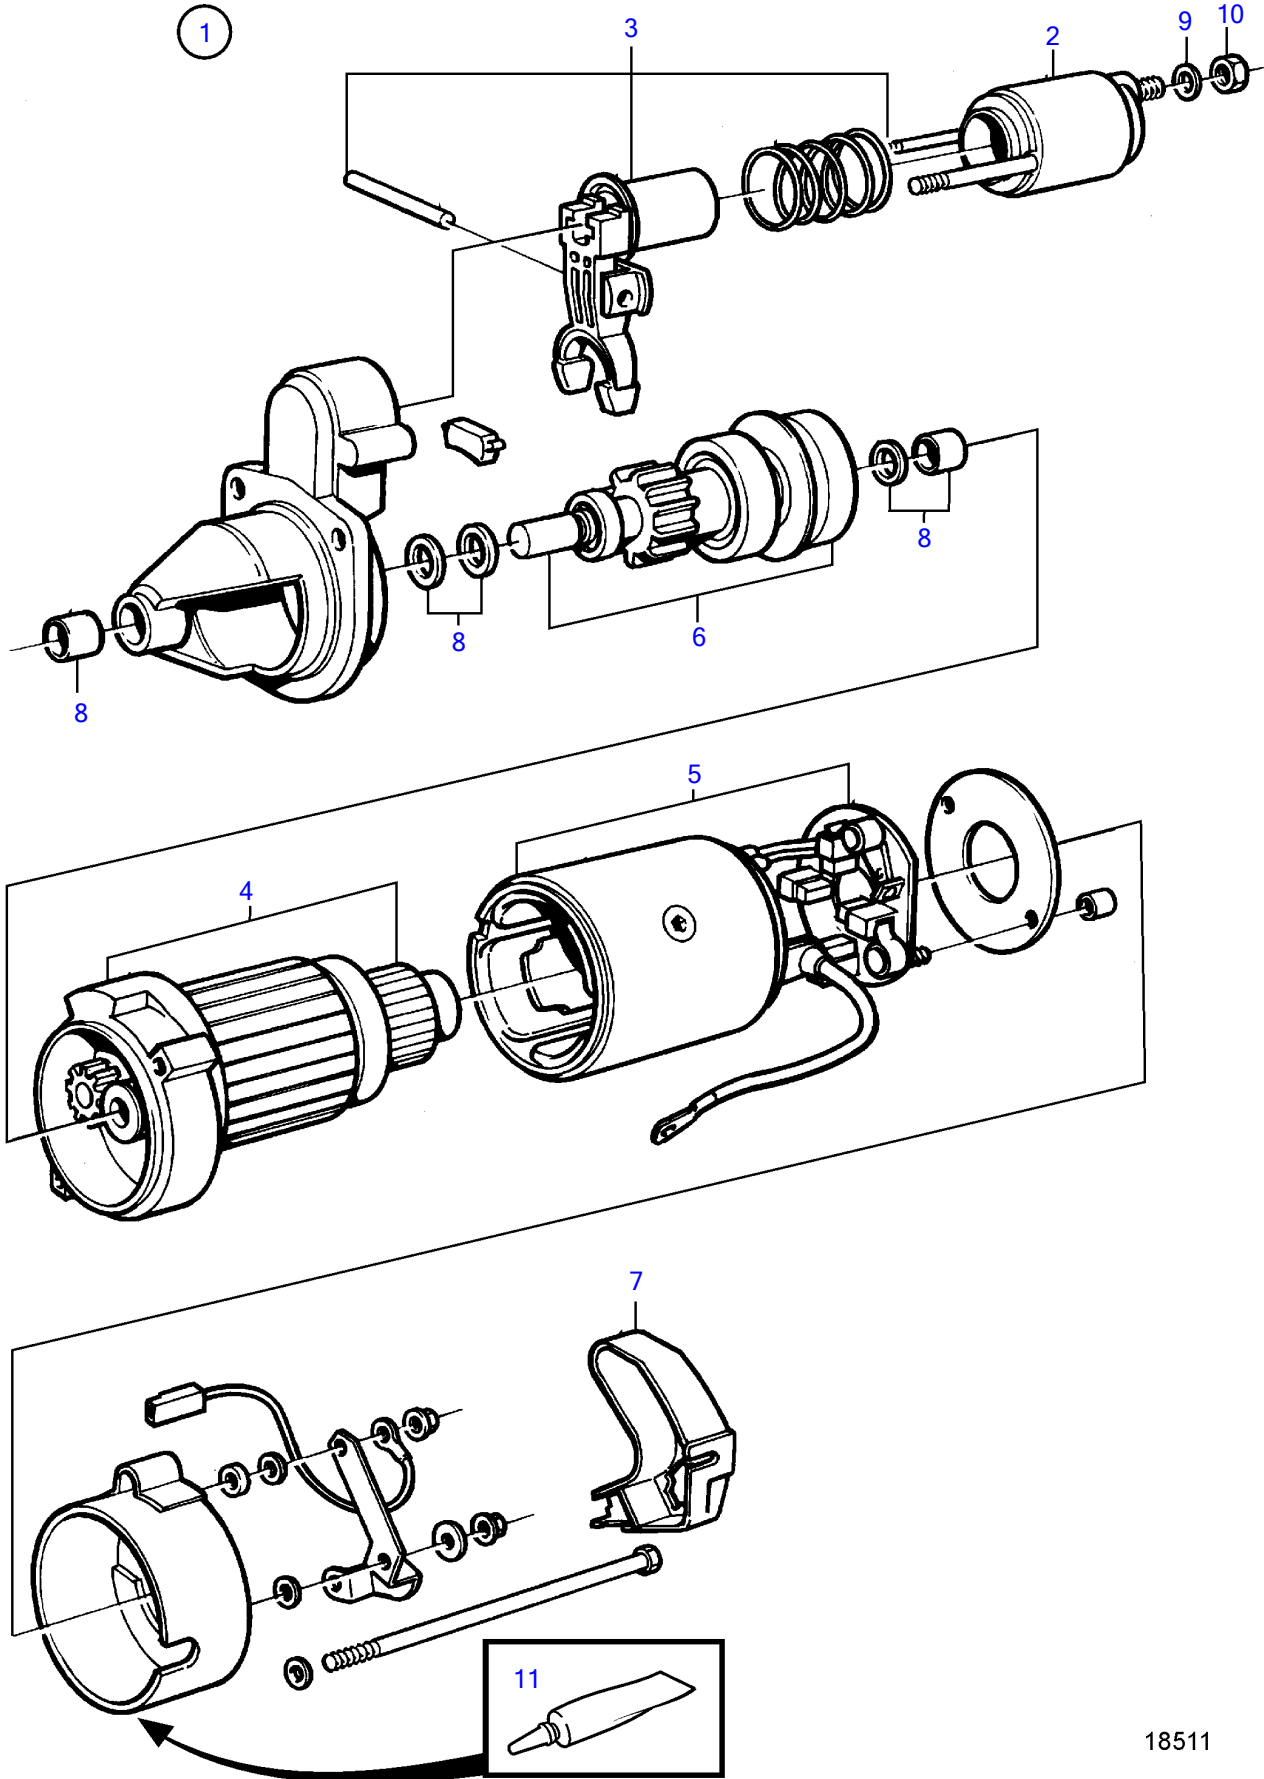

KAD42P-A, KAMD42P-A

18511

KAD42P-A, KAMD42P-A

REF	PART NO.	QTY	DESCRIPTION	NOTES
1	859252	1	Starter motor	2-pole., E.U=3803118
2	859618	1	• Solenoid switch	
3	859619	1	• Intermediate lever	
4	(859621)	1	• Rotor	Obsolete part
5	(859622)	1	• Field winding	Obsolete part
6	859623	1	• Starter pinion	
7	860439	1	• Cover	
8	859620	1	• Repair kit	
9	941907	1	Spring washer	
10	955782	1	Hexagon nut	
11	1161277	X	Sealant	Black, 20g
	1161231	X	Sealant	Black, 0.31L