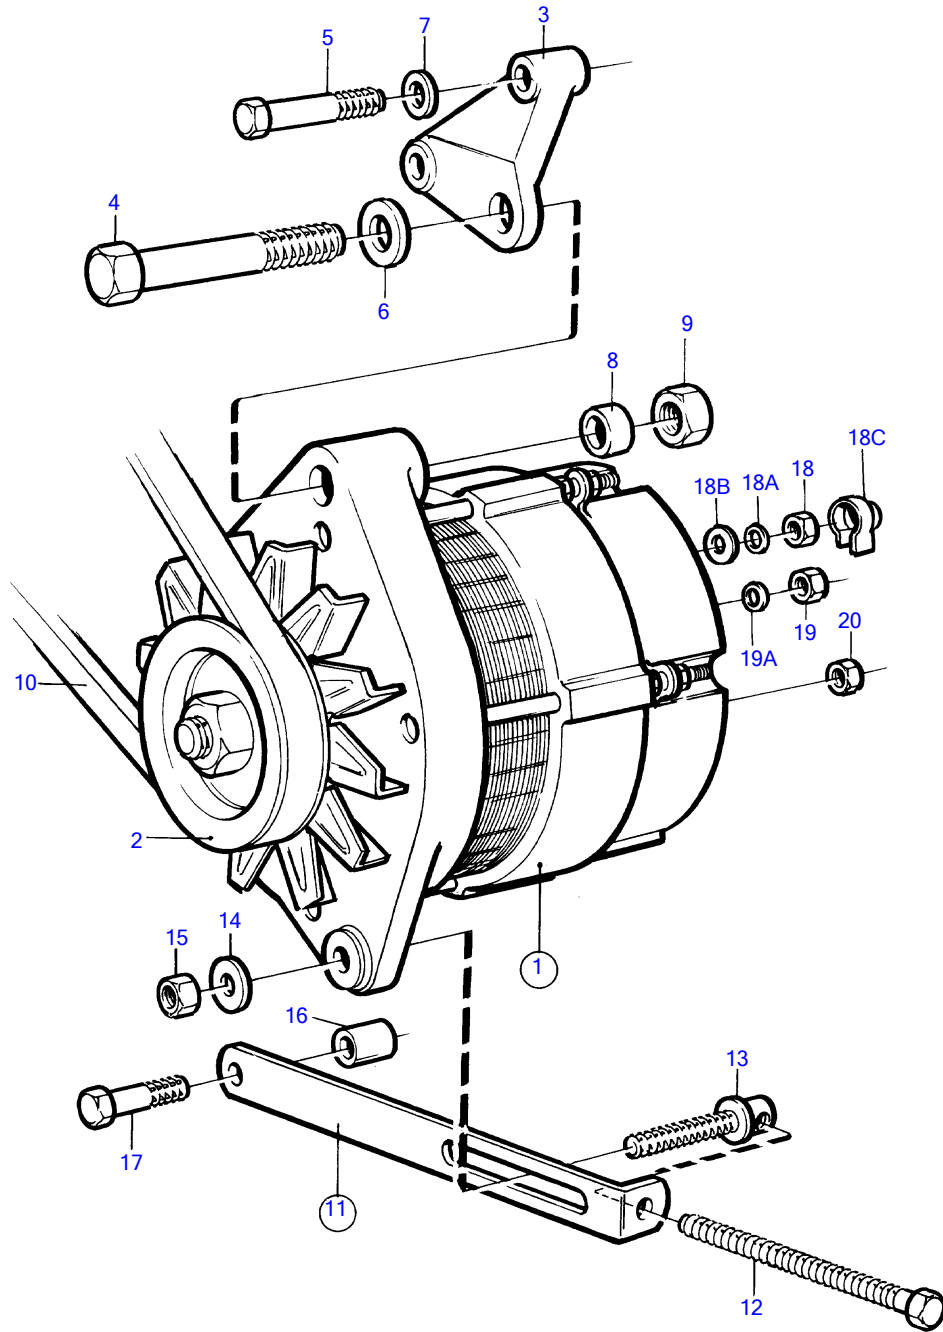

KAD42P-A, KAMD42P-A

11402

KAD42P-A, KAMD42P-A

REF	PART NO.	QTY	DESCRIPTION	SEE SEC.	NOTES
1	872235	1	Alternator		14V 60A
	3803260	1	Alternator, exch, exch		14V 60A
			.		
			.	448	
2	841813	1	Pulley		
3	860666	1	Bracket		
4	959804	1	Hexagon screw		L=127mm
5	965180	1	Flange screw		L=60mm
	969189	1	Flange screw		L=85mm
6	941909	1	Spring washer		
7	941907	2	Spring washer		
8	860699	1	Spacer sleeve		
9	950355	1	Lock nut		
10	977542	1	V-belt		
11	861660	1	Tensioning arm		M8
12	977820	1	• Hexagon screw		M8
13	861663	1	• Flange screw		
14	941907	1	Spring washer		
15	945408	1	Flange nut		
16	843075	1	Spacer sleeve		
17	969189	1	Flange screw		
18	955781	1	Hexagon nut		M6, b+
18A	955893	2	Washer		
18	941906	1	Spring washer		
18B	976943	1	Washer		
18C	(1234326)	1	Protecting casing		Obsolete part
19	965483	1	Flange nut		M5, D+
19A	941905	1	Spring washer		
20	955779	1	Hexagon nut		M4, w