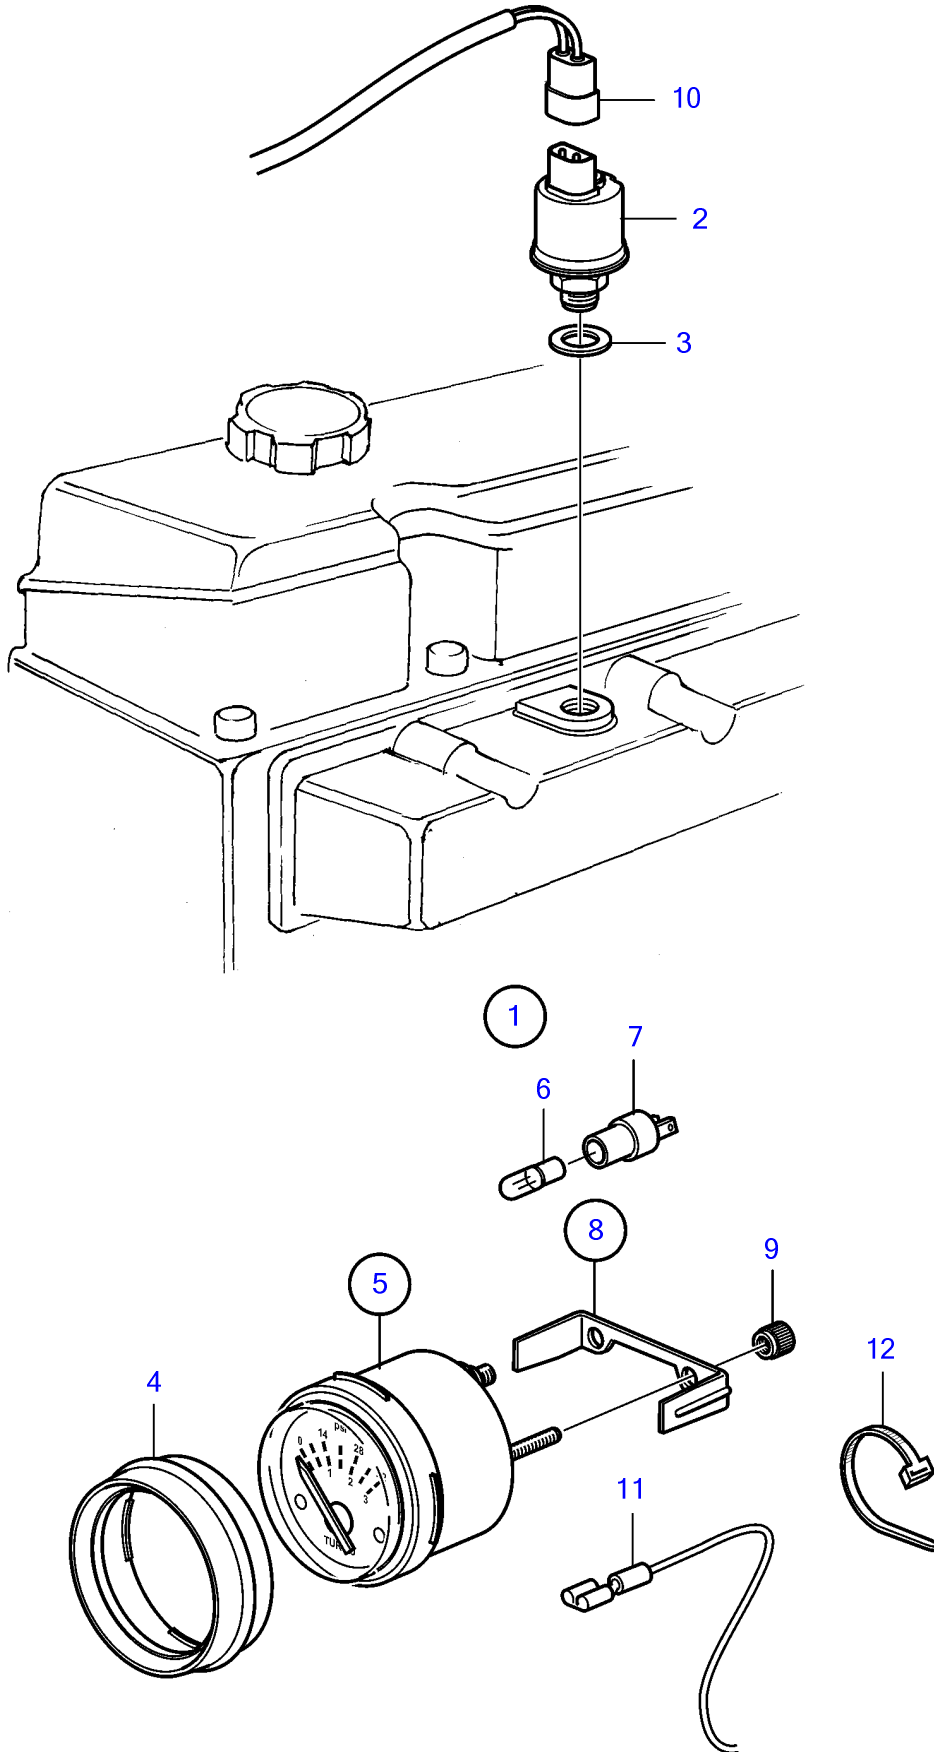

KAD42P-A, KAMD42P-A

KAD42P-A, KAMD42P-A

REF	PART NO.	QTY	DESCRIPTION	SEE SEC.	NOTES
1	(873855)	1	Turbo pressure gauge		Obsolete part
2	866837	1	• Sensor, turbo		0-3bar
3	957181	1	• Gasket		
4	858643	1	• Front ring		
5	873205	1	• Turbo pressure gauge		
6	863946	1	• • Bulb		
7	863945	1	• • Lamp socket		
8	873207	1	• Brace kit		
9		2	• • Nut		
10	873882	1	• Cable kit		
11		X	• cables and terminals	1963	
12	948211	5	• Cable tie		