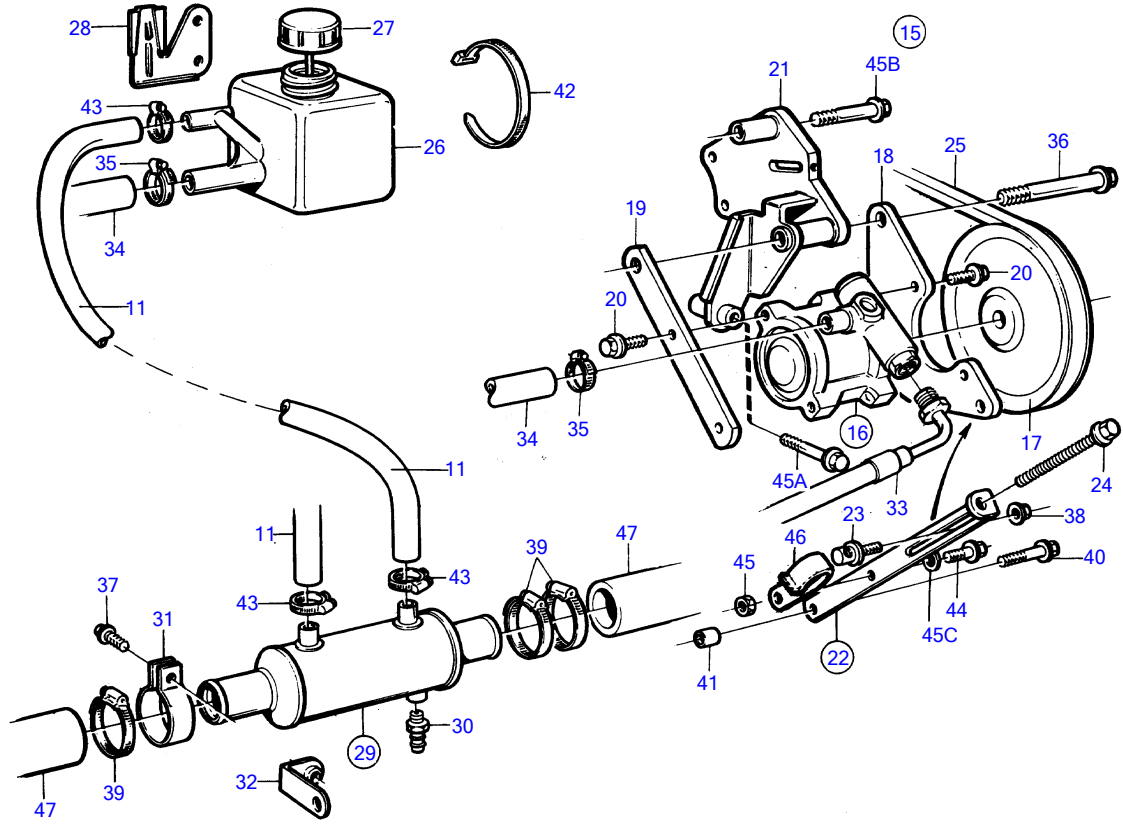

KAD42B

KAD42B

REF	PART NO.	QTY	DESCRIPTION	NOTES
1	872229	1	Power steering kit	
2	872215	1	• Steering cylinder	
2A	872698	1	• • Nipple	
2B	(872699)	1	• • Nipple	Obsolete part
2C	955985	1	• • O-ring	
2D	955982	1	• • O-ring	
2E	(872700)	2	• • Bushing	Obsolete part
3	872490	1	• • Split pin	
4	872491	1	• • Split pin	
5	949791	2	• • Split pin	
6	977625	2	• Hexagon screw	
7	941908	2	• Spring washer	
8	970950	2	• Hexagon screw	
9	872103	2	• Pivot pin	
10	872104	2	• Lock washer	
11	872217	1	• Return hose	
12	872311	1	• Tab washer	
13	872369	1	• Tab washer	
14	872443	1	• Bracket	
15	860704	1	Mounting kit	For engines with a v-belt driven water pump., SN-2204208023
16	1359649	1	• Power steering pump	
			• • parts not sold separately	
17	1378156	1	• Pulley	
18	860682	1	• Bracket	
19	860683	1	• Bracket	
20	946440	5	• Flange screw	
21	860681	1	• Bracket	
22	861664	1	• Tensioning arm	(860693)
23	1336961	1	• • Screw	For 1336962
	861666	1	• • Flange screw	For 977820
24	1336962	1	• • Adjusting screw	M6, early type
	977820	1	• • Hexagon screw	M8, late type
25	973487	1	• V-belt	
26	6819752	1	• Reservoir	(1359621)
27	1359625	1	• • Cover	
28	856762	1	• Bracket	
29	858541	1	• Oil cooler	
30	949918	1	• • Shut-off cock	
31	860700	1	• Clamp	
32	860701	1	• Bracket	
33	872232	1	• Pressure hose	
34	941995	X	• Hose	L=2,5m
35	961664	2	• Hose clamp	
36	947790	1	• Flange screw	
37	946671	1	• Flange screw	
38	968862	1	• Nut	
39	961669	3	• Hose clamp	
40	965182	1	• Flange screw	
41	191172	1	• Washer	
42	948210	X	• Cable tie	
43	961663	3	• Hose clamp	
44	946544	1	• Flange screw	
45	949278	1	• Flange lock nut	
45A	946473	1	• Flange screw	
45B		1	Screw	See group 21
45C	955893	1	Washer	
46	952640	1	Clamp	
47	860689	1	Cooling hose	Sea water pump-oil cooler., Intake-oil cooler
48	(872697)	1	Sealing ring kit, steering cylinder	For 872215, Obsolete part