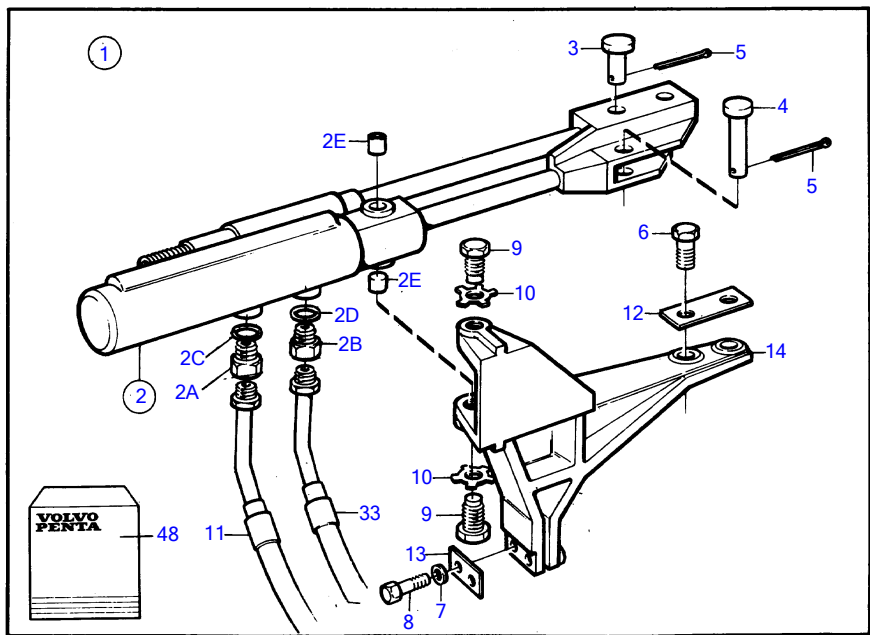

KAD42B

KAD42B

REF	PART NO.	QTY	DESCRIPTION	NOTES
1	872229	1	Power steering kit	
2	872215	1	• Steering cylinder	
2A	872698	1	• • Nipple	
2B	(872699)	1	• • Nipple	Obsolete part
2C	955985	1	• • O-ring	
2D	955982	1	• • O-ring	
2E	(872700)	2	• • Bushing	Obsolete part
3	872490	1	• • Split pin	
4	872491	1	• • Split pin	
5	949791	2	• • Split pin	
6	977625	2	• Hexagon screw	
7	941908	2	• Spring washer	
8	970950	2	• Hexagon screw	
9	872103	2	• Pivot pin	
10	872104	2	• Lock washer	
11	872217	1	• Return hose	
12	872311	1	• Tab washer	
13	872369	1	• Tab washer	
14	872443	1	• Bracket	
15	860704	1	Mounting kit	For engines with a v-belt driven water pump., SN-2204208023
16	1359649	1	• Power steering pump	
			• • parts not sold separately	
17	1378156	1	• Pulley	
18	860682	1	• Bracket	
19	860683	1	• Bracket	
20	946440	5	• Flange screw	
21	860681	1	• Bracket	
22	861664	1	• Tensioning arm	(860693)
23	1336961	1	• • Screw	For 1336962
	861666	1	• • Flange screw	For 977820
24	1336962	1	• • Adjusting screw	M6, early type
	977820	1	• • Hexagon screw	M8, late type
25	973487	1	• V-belt	
26	6819752	1	• Reservoir	(1359621)
27	1359625	1	• • Cover	
28	856762	1	• Bracket	
29	858541	1	• Oil cooler	
30	949918	1	• • Shut-off cock	
31	860700	1	• Clamp	
32	860701	1	• Bracket	
33	872232	1	• Pressure hose	
34	941995	X	• Hose	L=2,5m
35	961664	2	• Hose clamp	
36	947790	1	• Flange screw	
37	946671	1	• Flange screw	
38	968862	1	• Nut	
39	961669	3	• Hose clamp	
40	965182	1	• Flange screw	
41	191172	1	• Washer	
42	948210	X	• Cable tie	
43	961663	3	• Hose clamp	
44	946544	1	• Flange screw	
45	949278	1	• Flange lock nut	
45A	946473	1	• Flange screw	
45B		1	Screw	See group 21
45C	955893	1	Washer	
46	952640	1	Clamp	
47	860689	1	Cooling hose	Sea water pump-oil cooler., Intake-oil cooler
48	(872697)	1	Sealing ring kit, steering cylinder	For 872215, Obsolete part