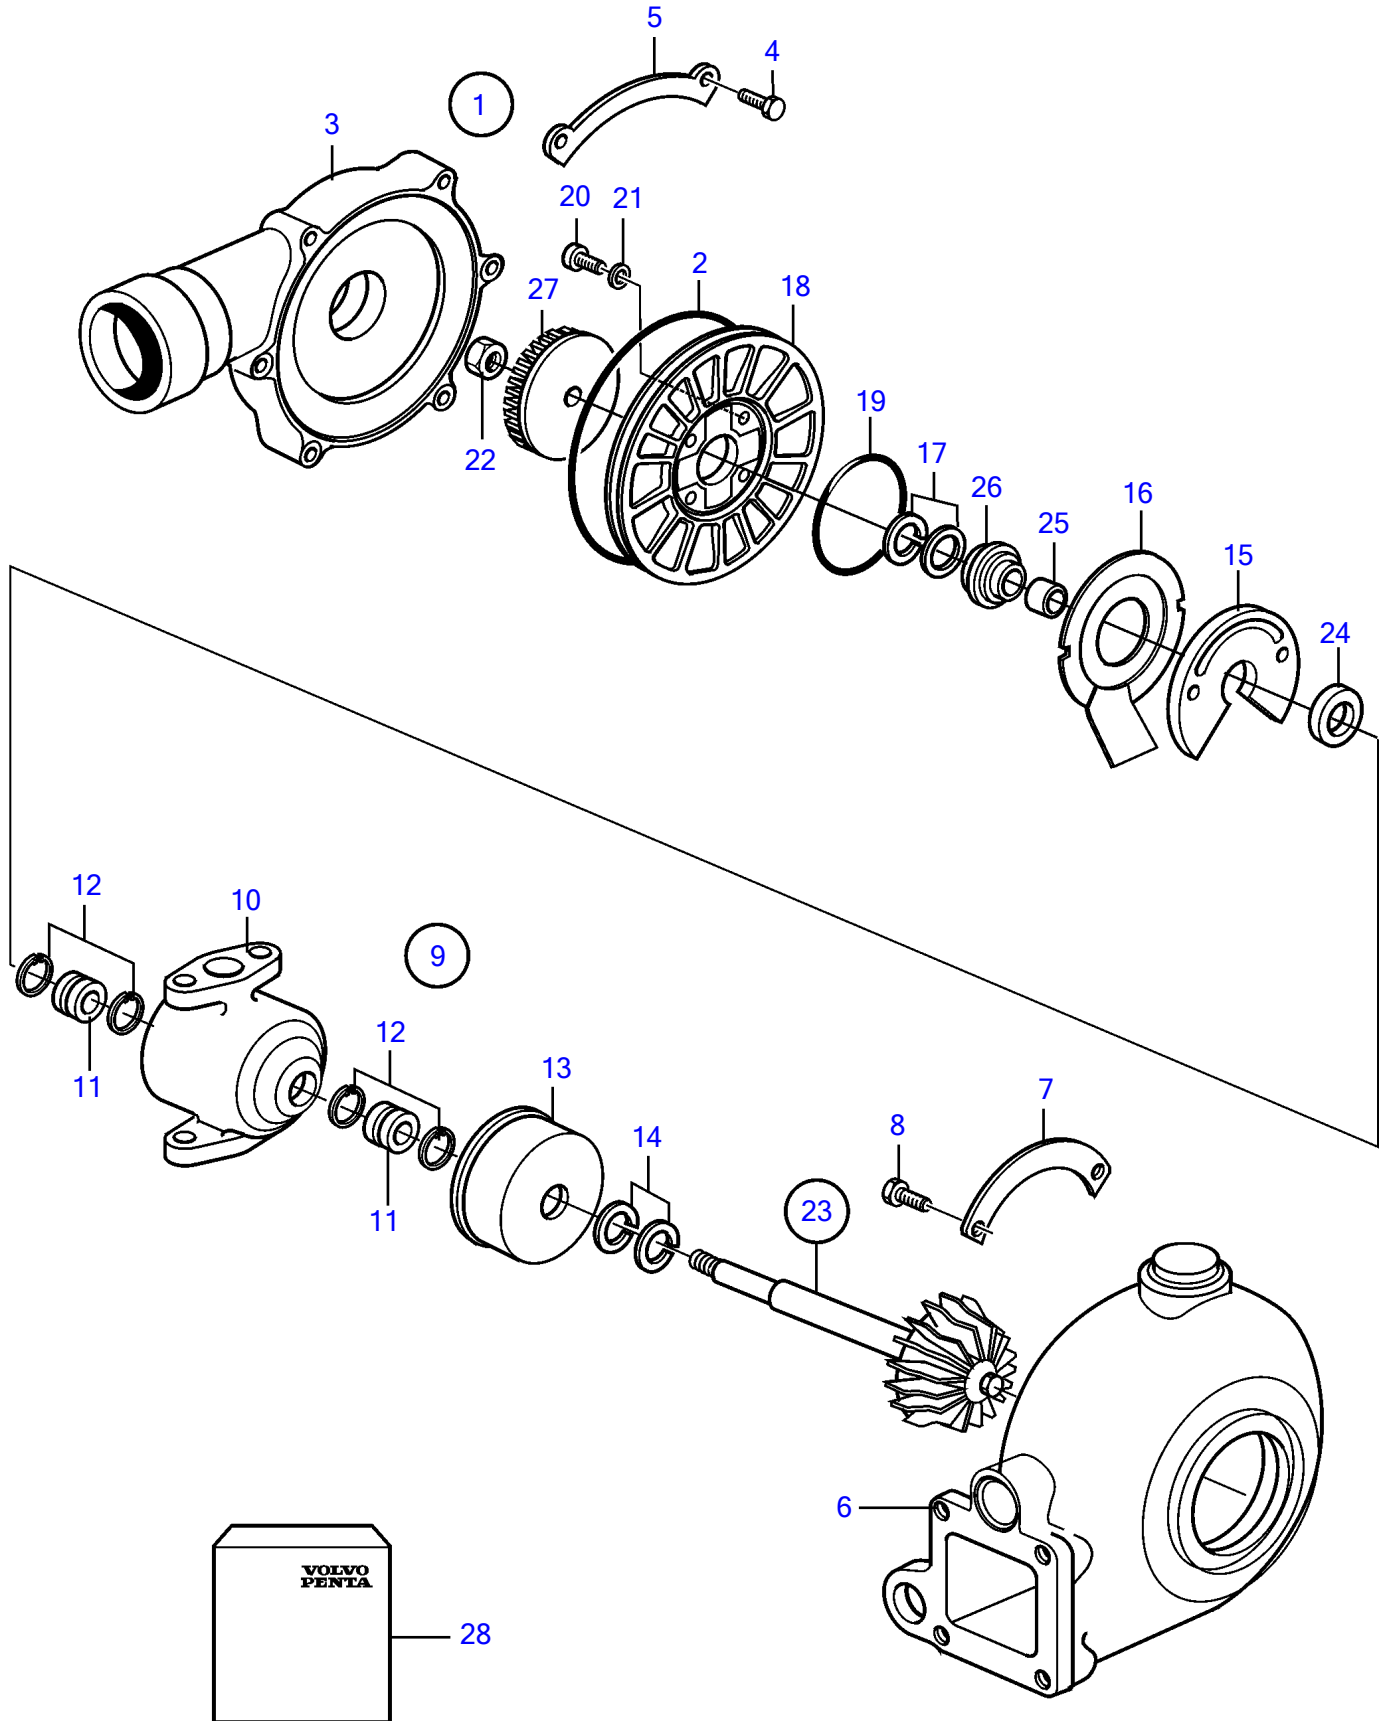

KAD42B, KAMD42B

KAD42B, KAMD42B

REF	PART NO.	QTY	DESCRIPTION	SEE SEC.	NOTES
1	3802070	1	Turbocharger		(861260)
			• Bulletin 44-46	44-46-EN	Upgrade Turbo for D41A amd D41B Engines
2	838567	1	• O-ring		
3		1	• Housing		
4	955270	8	• Hexagon screw		Included in repair kit, (858661)
5	(858662)	4	• Segment		Obsolete part
6		1	• Turbine housing		
7	(858664)	3	• Segment		Obsolete part
8	955293	6	• Hexagon screw		
9	(861506)	1	• Bearing housing		Obsolete part
10		1	• • Bearing housing		
11	(838562)	2	• • Bushing		Obsolete part
12	(845042)	4	• • Lock ring		Obsolete part
13	(858668)	1	• • Heat shield		Obsolete part
14		2	• • Piston ring		Included in repair kit
15	(838565)	1	• • Bearing		Obsolete part
16	(845047)	1	• • Oil deflector		Obsolete part
17		1	• • Piston ring		Included in repair kit
18		1	• • Cover		
19	(838426)	1	• • O-ring		Obsolete part
20		4	• • Screw		Included in repair kit
21		4	• • Washer		
22		1	• • Nut		Included in repair kit
23	(861503)	1	• • Shaft		Obsolete part
24	(844000)	1	• • • Thrust ring		Obsolete part
25	(845050)	1	• • • Sleeve		Obsolete part
26	(858675)	1	• • • Seal		Obsolete part
27	(861504)	1	• • • Compressor wheel		Obsolete part
28	3827366	1	• • • Overhaul kit		
	861501	1	Repair kit		See group 99