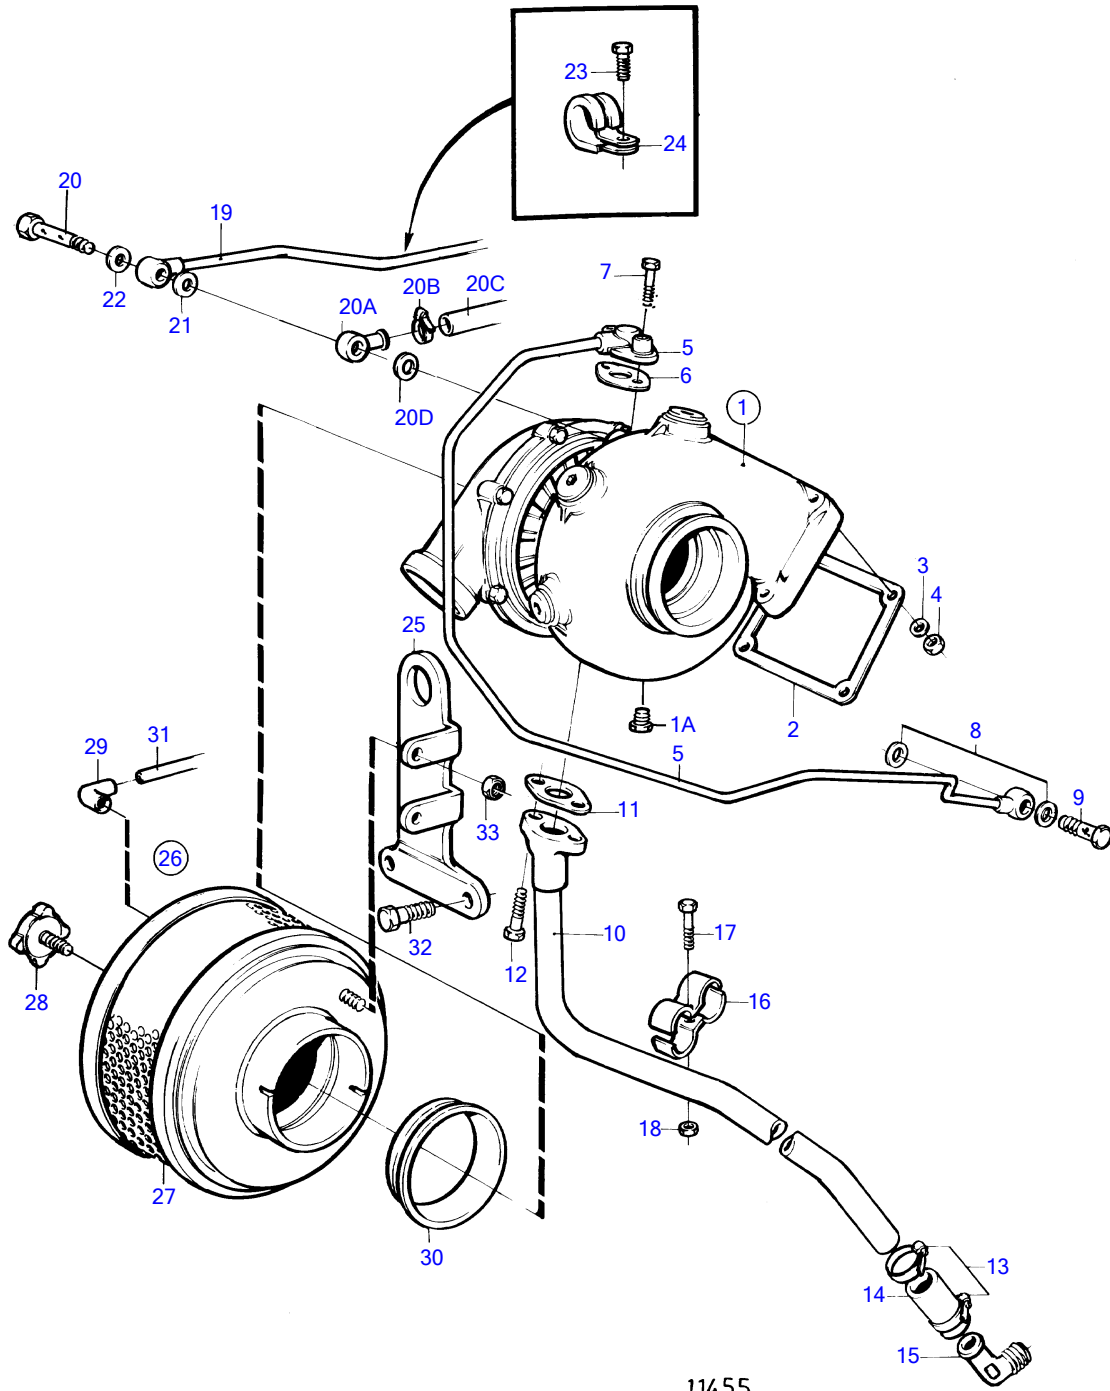

TAMD42B

TAMD42B

REF	PART NO.	QTY	DESCRIPTION	SEE SEC.	NOTES
1	3802063	1	Turbocharger		
1A	192134	1	Plug		
2	859111	1	Gasket		
3	955895	4	Washer		
4	940183	4	Hexagon nut		
5	838869	1	Oil pressure pipe		
6	420641	1	Gasket		
7	945444	1	Flange screw		L=25mm
	946671	1	Flange screw		L=30mm
8	969011	2	Gasket		
9	25167	1	Hollow screw		
10	838820	1	Oil return pipe		
11	860105	1	Gasket		
12	945444	2	Flange screw		
13	943474	2	Hose clamp		
14	466328	1	Rubber hose		
15	843879	1	Elbow nipple		
16	820851	2	Clamp		
17	968855	1	Flange screw		
18	945407	1	Flange nut		
19	860215	1	Air vent hose		Turbo-thermostat housing.
20	947975	1	Hollow screw		
20A	858750	1	Banjo nipple		
20B	945652	1	Hose clamp		
20C	942700	X	Hose		L=300mm
20D	11994	1	Gasket		
21	11994	1	Gasket		
22	11994	1	Gasket		
23	965175	2	Flange screw		
24	952624	2	Clamp		
25	838829	1	Bracket		
26	861434	1	Air cleaner		
			• Bulletin 44-47	44-47-EN	New Air Filter for 31, 41 and TAMD42WJ Engines
27	858488	1	• Air filter insert		
28	859729	1	• Knob		
29	861391	1	• Protecting sleeve		
30	838855	1	Sealing ring		
31	946234	X	Tube		L=238mm
32	973083	2	Flange screw		
33	945407	2	Flange nut		