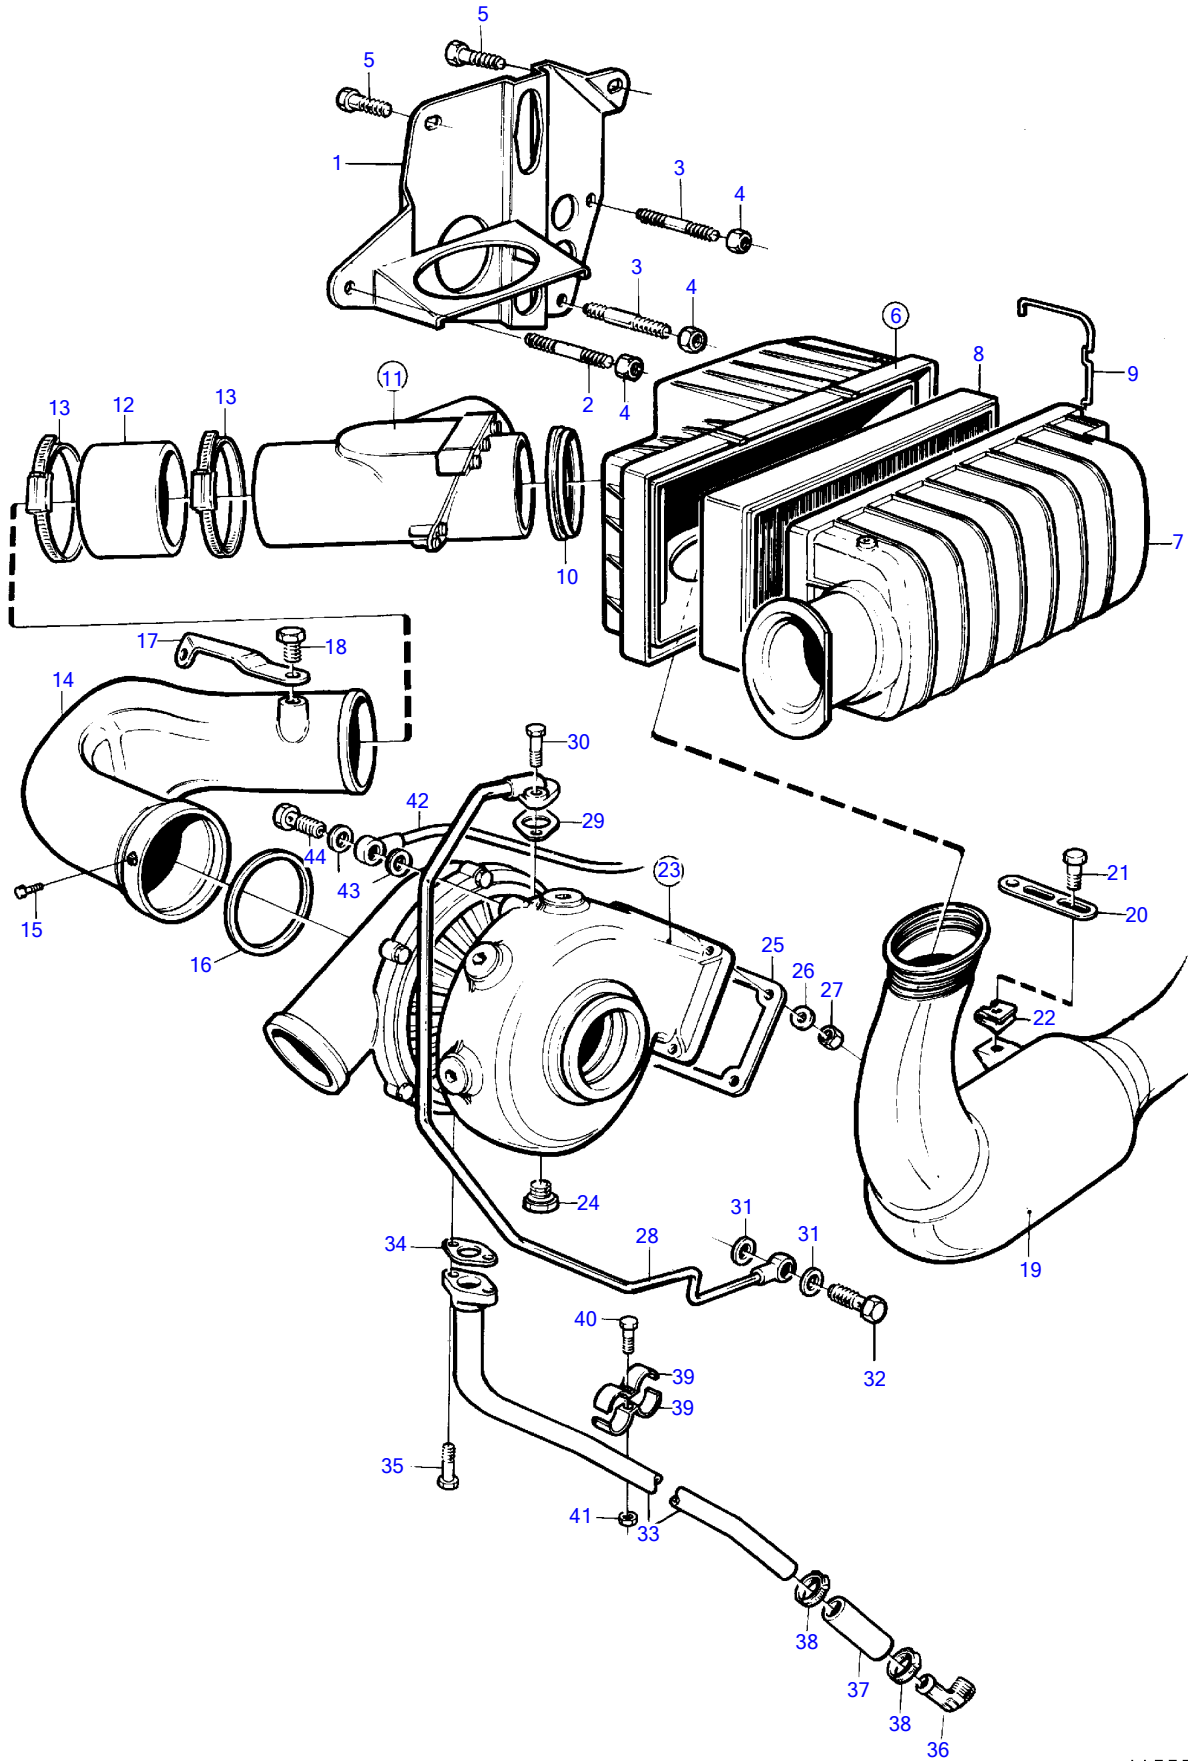

KAMD42B

## KAMD42B

REF	PART NO.	QTY	DESCRIPTION	SEE SEC.	NOTES
1	860397	1	Bracket		
2	17378	1	Stud		L=170mm
3	953002	1	Stud		L=125mm
	953007	1	Stud		L=150mm
4	971095	3	Flange nut		
5	946544	2	Flange screw		
6	877416	1	Air cleaner		
7	860798	1	• Cardboard tube		
8	876185	1	• Air filter insert		
9	860799	2	• Clip		
10	860504	1	Sealing ring		
11	860402	1	Check valve		
12	861092	1	Hose		
13	961674	2	Hose clamp		
14	860401	1	Pipe		
15	941792	2	Hex. socket screw		
16	976044	1	O-ring		
17	860709	1	Bracket		
18	965175	1	Flange screw		
19	860389	1	Hose		Air filter-compressor.
20	965537	1	Bracket		
21	965355	1	Hexagon screw		
22	946331	1	Spring nut		
23	3802063	1	Turbocharger		Product no: 868690, 868691, 868692.
	3802070	1	Turbocharger		Product no: 868693.
			• Bulletin 44-46	44-46-EN	Upgrade Turbo for D41A amd D41B Engines
24	192134	1	Plug		
25	859111	1	Gasket		
26	955895	4	Washer		
27	940183	4	Hexagon nut		
28	838869	1	Oil pressure pipe		
29	420641	1	Gasket		
30	945444	1	Flange screw		L=25mm
	946671	1	Flange screw		L=30mm
31	969011	2	Gasket		
32	25167	1	Hollow screw		
33	838820	1	Oil return pipe		
34	860105	1	Gasket		
35	945444	2	Flange screw		
36	843879	1	Elbow nipple		
37	466328	1	Rubber hose		
38	943474	2	Hose clamp		
39	820851	2	Clamp		
40	968855	1	Flange screw		
41	945407	1	Flange nut		
42	860215	1	Air vent hose		Turbo-thermostat housing.
43	11994	2	Gasket		
44	969299	1	Hollow screw		