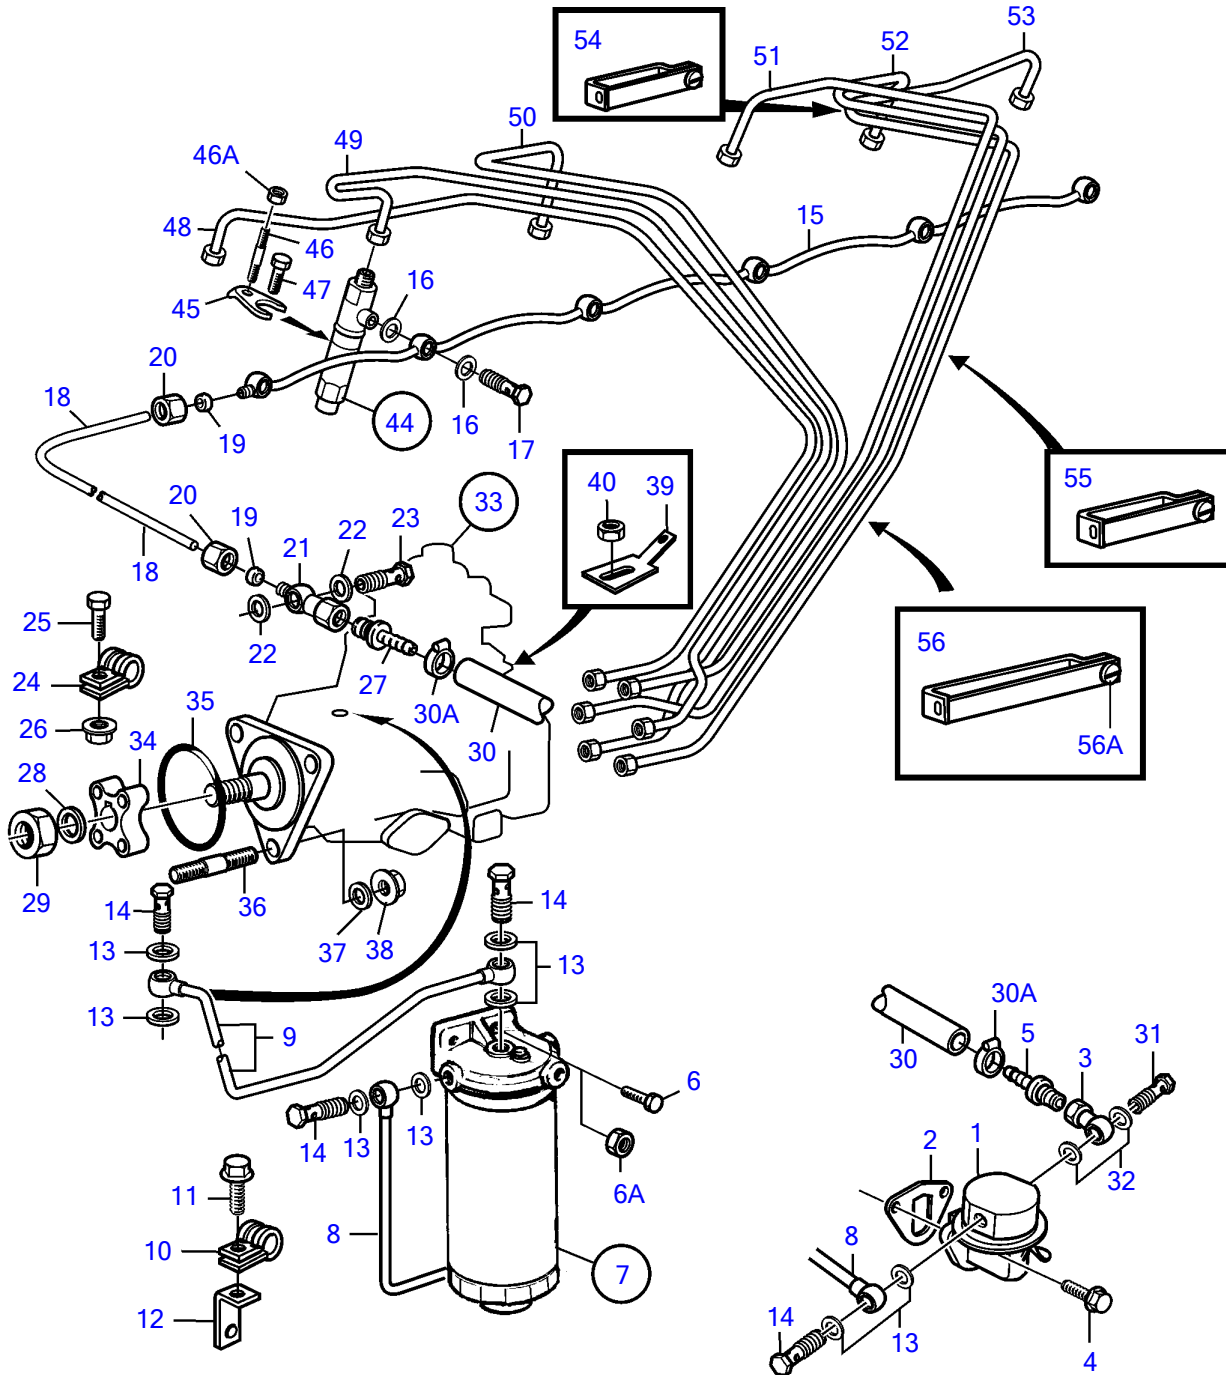

KAD42B

15428

KAD42B

REF	PART NO.	QTY	DESCRIPTION	SEE SEC.	NOTES
1	860320	1	Fuel pump		
2	3501530	1	Gasket		
3	861079	1	Banjo nipple		
4	946173	2	Flange screw		
5	834781	1	Nipple		
6	946472	2	Flange screw		Early type
6A	971095	2	Flange nut		Late type
7	860873	1	Fuel filter		
			.	563	
8	860599	1	Fuel pipe		
9	860600	1	Fuel pipe		
10	952624	1	Clamp		
11	968855	1	Flange screw		
12	846780	1	Bracket		
13	11994	8	Gasket		
14	969299	4	Hollow screw		
15	838667	1	Leak-off line		
16	947620	12	Gasket		
17	74033	6	Hollow screw		
18	860021	1	Return line		
19	956966	2	Ferrule		
20	956980	2	Fitting nut		
21	861080	1	Banjo nipple		
22	11994	2	Gasket		
23		1	Screw		Included in fuel injection pump.
24	121563	1	Clamp		
25	946544	1	Flange screw		
26	945407	1	Flange nut		
27	834781	1	Nipple		
28		1	Washer		Included in fuel injection pump.
29		1	Nut		Included in fuel injection pump.
30	861057	X	Fuel hose		Option
			. Bulletin P-23-4-4	P-23-4-4-EN	Fuel Hose P/N 861057
30A	961664	X	Hose clamp		Option
31	969299	1	Hollow screw		
32	11994	2	Gasket		
33			.	1973	
			.	1976	
			.	1778	
	860357	1	Injection pump		Product no: 868685, 868686, 868687, 868688.
			.	1976	
	861102	1	Injection pump		Product no: 868689.
			.	1778	
34	859601	1	Hub		
35	968971	1	O-ring		
36	953047	3	Stud		
37	191172	3	Washer		
38	968862	3	Nut		
39	944485	1	Cable terminal		
40	965483	1	Flange nut		
41	860131	1	Air vent hose		
42	74033	2	Hollow screw		
43	947620	4	Gasket		
44	861103	6	Injector		
	3803238	6	Injector, exch		
			.	572	
45	840402	6	Yoke		
46	924068	6	Stud		Early type
46A	968862	6	Nut		Early type
47	946470	6	Flange screw		Late type
48	861148	1	Delivery pipe		Cyl no 1
49	838878	1	Delivery pipe		Cyl no 2
50	861149	1	Delivery pipe		Cyl no 3