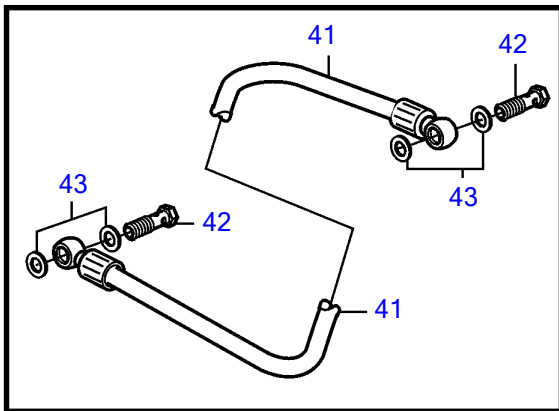

KAD42B

15428

KAD42B

REF	PART NO.	QTY	DESCRIPTION	SEE SEC.	NOTES
1	860320	1	Fuel pump		
2	3501530	1	Gasket		
3	861079	1	Banjo nipple		
4	946173	2	Flange screw		
5	834781	1	Nipple		
6	946472	2	Flange screw		Early type
6A	971095	2	Flange nut		Late type
7	860873	1	Fuel filter		
			.	563	
8	860599	1	Fuel pipe		
9	860600	1	Fuel pipe		
10	952624	1	Clamp		
11	968855	1	Flange screw		
12	846780	1	Bracket		
13	11994	8	Gasket		
14	969299	4	Hollow screw		
15	838667	1	Leak-off line		
16	947620	12	Gasket		
17	74033	6	Hollow screw		
18	860021	1	Return line		
19	956966	2	Ferrule		
20	956980	2	Fitting nut		
21	861080	1	Banjo nipple		
22	11994	2	Gasket		
23		1	Screw		Included in fuel injection pump.
24	121563	1	Clamp		
25	946544	1	Flange screw		
26	945407	1	Flange nut		
27	834781	1	Nipple		
28		1	Washer		Included in fuel injection pump.
29		1	Nut		Included in fuel injection pump.
30	861057	X	Fuel hose		Option
			. Bulletin P-23-4-4	P-23-4-4-EN	Fuel Hose P/N 861057
30A	961664	X	Hose clamp		Option
31	969299	1	Hollow screw		
32	11994	2	Gasket		
33			.	1973	
			.	1976	
			.	1778	
	860357	1	Injection pump		Product no: 868685, 868686, 868687, 868688.
			.	1976	
	861102	1	Injection pump		Product no: 868689.
			.	1778	
34	859601	1	Hub		
35	968971	1	O-ring		
36	953047	3	Stud		
37	191172	3	Washer		
38	968862	3	Nut		
39	944485	1	Cable terminal		
40	965483	1	Flange nut		
41	860131	1	Air vent hose		
42	74033	2	Hollow screw		
43	947620	4	Gasket		
44	861103	6	Injector		
	3803238	6	Injector, exch		
			.	572	
45	840402	6	Yoke		
46	924068	6	Stud		Early type
46A	968862	6	Nut		Early type
47	946470	6	Flange screw		Late type
48	861148	1	Delivery pipe		Cyl no 1
49	838878	1	Delivery pipe		Cyl no 2
50	861149	1	Delivery pipe		Cyl no 3