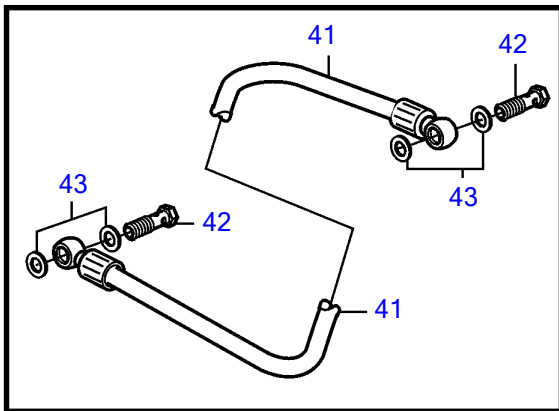

TAMD42B

15428

TAMD42B

| REF | PART NO. | QTY | DESCRIPTION | SEE SEC. | NOTES |
|-----|----------|-----|---------------------|-------------|----------------------------------|
| 1 | 860320 | 1 | Fuel pump | | |
| 2 | 3501530 | 1 | Gasket | | |
| 3 | 861079 | 1 | Banjo nipple | | |
| 4 | 946173 | 2 | Flange screw | | |
| 5 | 834781 | 1 | Nipple | | |
| 6 | 946472 | 2 | Flange screw | | Early type |
| 6A | 971095 | 2 | Flange nut | | Late type |
| 7 | 860873 | 1 | Fuel filter | | |
| | | | . | | |
| | | | . | 563 | |
| 8 | 860599 | 1 | Fuel pipe | | |
| 9 | 860600 | 1 | Fuel pipe | | |
| 10 | 952624 | 1 | Clamp | | |
| 11 | 968855 | 1 | Flange screw | | |
| 12 | 846780 | 1 | Bracket | | |
| 13 | 11994 | 8 | Gasket | | |
| 14 | 969299 | 4 | Hollow screw | | |
| 15 | 838667 | 1 | Leak-off line | | |
| 16 | 947620 | 12 | Gasket | | |
| 17 | 74033 | 6 | Hollow screw | | |
| 18 | 860021 | 1 | Return line | | |
| 19 | 956966 | 2 | Ferrule | | |
| 20 | 956980 | 2 | Fitting nut | | |
| 21 | 861080 | 1 | Banjo nipple | | |
| 22 | 11994 | 2 | Gasket | | |
| 23 | | 1 | Screw | | Included in fuel injection pump. |
| 24 | 121563 | 1 | Clamp | | |
| 25 | 946544 | 1 | Flange screw | | |
| 26 | 945407 | 1 | Flange nut | | |
| 27 | 834781 | 1 | Nipple | | |
| 28 | | 1 | Washer | | Included in fuel injection pump. |
| 29 | | 1 | Nut | | Included in fuel injection pump. |
| 30 | 861057 | X | Fuel hose | | Option |
| | | | · Bulletin P-23-4-4 | P-23-4-4-EN | Fuel Hose P/N 861057 |
| 30A | 961664 | X | Hose clamp | | Option |
| 31 | 969299 | 1 | Hollow screw | | |
| 32 | 11994 | 2 | Gasket | | |
| 33 | 861262 | 1 | Injection pump | | |
| | | | . | | |
| | | | . | 1973 | |
| | | | . | | |
| | | | . | 1976 | |
| | | | . | | |
| | | | . | 1778 | |
| | | | . | | |
| | | | . | 1976 | |
| | | | . | | |
| | | | . | 1778 | |
| 34 | 859601 | 1 | Hub | | |
| 35 | 968971 | 1 | O-ring | | |
| 36 | 953047 | 3 | Stud | | |
| 37 | 191172 | 3 | Washer | | |
| 38 | 968862 | 3 | Nut | | |
| 39 | 944485 | 1 | Cable terminal | | |
| 40 | 965483 | 1 | Flange nut | | |
| 41 | 860131 | 1 | Air vent hose | | |
| 42 | 74033 | 2 | Hollow screw | | |
| 43 | 947620 | 4 | Gasket | | |
| 44 | 861103 | 6 | Injector | | |
| | 3803238 | 6 | Injector, exch | | |
| | | | . | | |
| | | | . | 572 | |
| 45 | 840402 | 6 | Yoke | | |