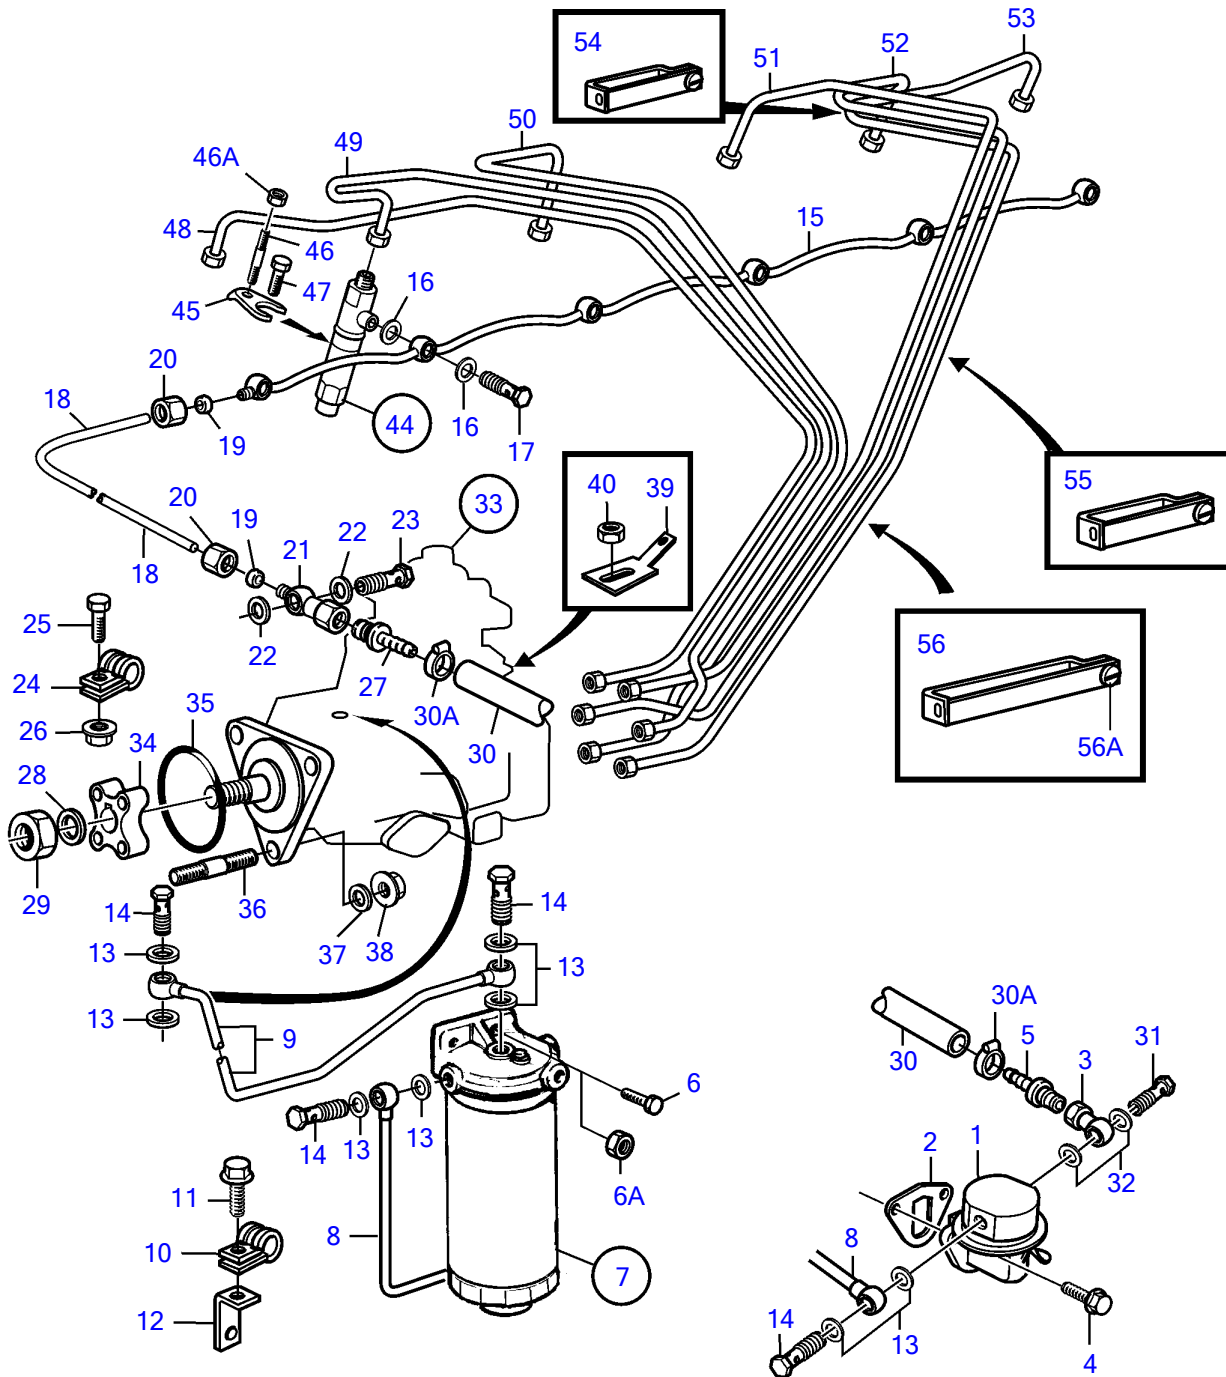

TAMD42B

15428

TAMD42B

REF	PART NO.	QTY	DESCRIPTION	SEE SEC.	NOTES
1	860320	1	Fuel pump		
2	3501530	1	Gasket		
3	861079	1	Banjo nipple		
4	946173	2	Flange screw		
5	834781	1	Nipple		
6	946472	2	Flange screw		Early type
6A	971095	2	Flange nut		Late type
7	860873	1	Fuel filter		
			.		
			.	563	
8	860599	1	Fuel pipe		
9	860600	1	Fuel pipe		
10	952624	1	Clamp		
11	968855	1	Flange screw		
12	846780	1	Bracket		
13	11994	8	Gasket		
14	969299	4	Hollow screw		
15	838667	1	Leak-off line		
16	947620	12	Gasket		
17	74033	6	Hollow screw		
18	860021	1	Return line		
19	956966	2	Ferrule		
20	956980	2	Fitting nut		
21	861080	1	Banjo nipple		
22	11994	2	Gasket		
23		1	Screw		Included in fuel injection pump.
24	121563	1	Clamp		
25	946544	1	Flange screw		
26	945407	1	Flange nut		
27	834781	1	Nipple		
28		1	Washer		Included in fuel injection pump.
29		1	Nut		Included in fuel injection pump.
30	861057	X	Fuel hose		Option
			· Bulletin P-23-4-4	P-23-4-4-EN	Fuel Hose P/N 861057
30A	961664	X	Hose clamp		Option
31	969299	1	Hollow screw		
32	11994	2	Gasket		
33	861262	1	Injection pump		
			.		
			.	1973	
			.		
			.	1976	
			.		
			.	1778	
			.		
			.	1976	
			.		
			.	1778	
34	859601	1	Hub		
35	968971	1	O-ring		
36	953047	3	Stud		
37	191172	3	Washer		
38	968862	3	Nut		
39	944485	1	Cable terminal		
40	965483	1	Flange nut		
41	860131	1	Air vent hose		
42	74033	2	Hollow screw		
43	947620	4	Gasket		
44	861103	6	Injector		
	3803238	6	Injector, exch		
			.		
			.	572	
45	840402	6	Yoke