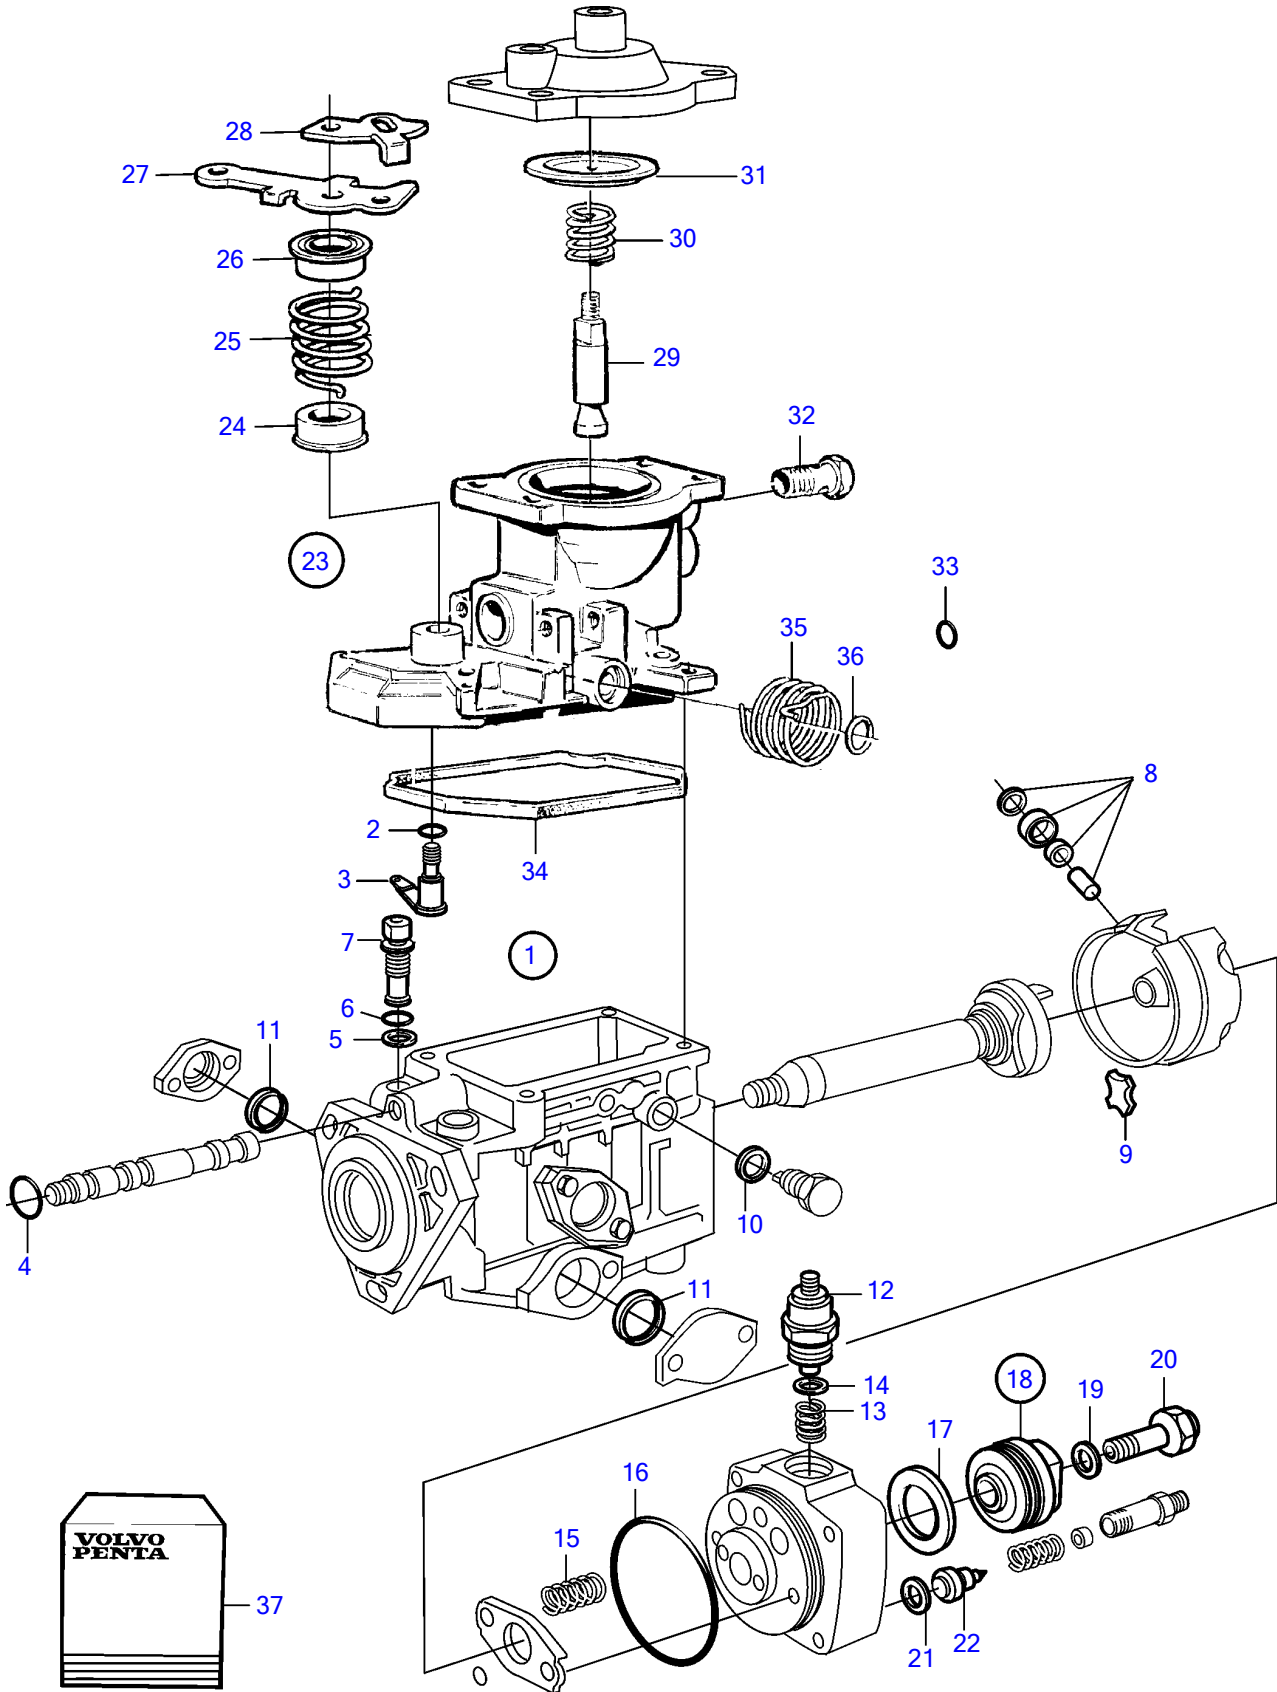

KAD42B, KAMD42B, TAMD42B

KAD42B, KAMD42B, TAMD42B

| REF | PART NO. | QTY | DESCRIPTION | NOTES |
|-----|----------|-----|----------------------|--|
| 1 | 861262 | 1 | Injection pump | |
| 2 | 243567 | 1 | • Sealing ring | |
| 3 | | | • Control shaft | |
| 4 | 243786 | 1 | • O-ring | Included in gasket kit. |
| 5 | 861520 | 1 | • O-ring | Included in gasket kit., (243521) |
| 6 | 243520 | 1 | • Sealing ring | Included in gasket kit. |
| 7 | 844179 | 1 | • Valve | |
| 8 | (859288) | 1 | • Spare parts kit | Obsolete part |
| 9 | 844150 | 2 | • Absorber | Included in gasket kit. |
| 10 | 1699759 | 2 | • Gasket | Included in gasket kit. |
| 11 | 838445 | 2 | • O-ring | Included in gasket kit. |
| 12 | 876614 | 1 | • Stop solenoid | 12V |
| 13 | 861208 | 1 | • • Spring | |
| 14 | 243572 | 1 | • O-ring | Included in gasket kit. |
| 15 | | 1 | • Compression spring | |
| 16 | (243555) | 1 | • Sealing ring | Included in gasket kit., Obsolete part |
| 17 | (838402) | 1 | • O-ring | Obsolete part |
| 18 | | 1 | • Plug | |
| 19 | | 1 | • • O-ring | |
| 20 | | 1 | • • Screw | |
| 21 | 845738 | 6 | • Washer | |
| 22 | | 6 | • Delivery valve | |
| 23 | | 1 | • Governor | |
| 24 | | 1 | • Spring disc | |
| 25 | 244967 | 1 | • Spring | |
| 26 | 244972 | 1 | • Spring disc | |
| 27 | 244961 | 1 | • Lever | |
| 28 | 244969 | 1 | • Lever | |
| 29 | | 1 | • Screw | |
| 30 | 859282 | 1 | • Compression spring | |
| 31 | 244944 | 1 | • Diaphragm | |
| 32 | 861514 | 1 | • Hollow screw | |
| 33 | 244963 | 1 | • Shim | Included in gasket kit. |
| 34 | | 1 | • Gasket | |
| 35 | (859463) | 1 | • Spring | Obsolete part |
| 36 | 844224 | 1 | • O-ring | Included in gasket kit. |
| 37 | 844240 | 1 | Gasket kit | |