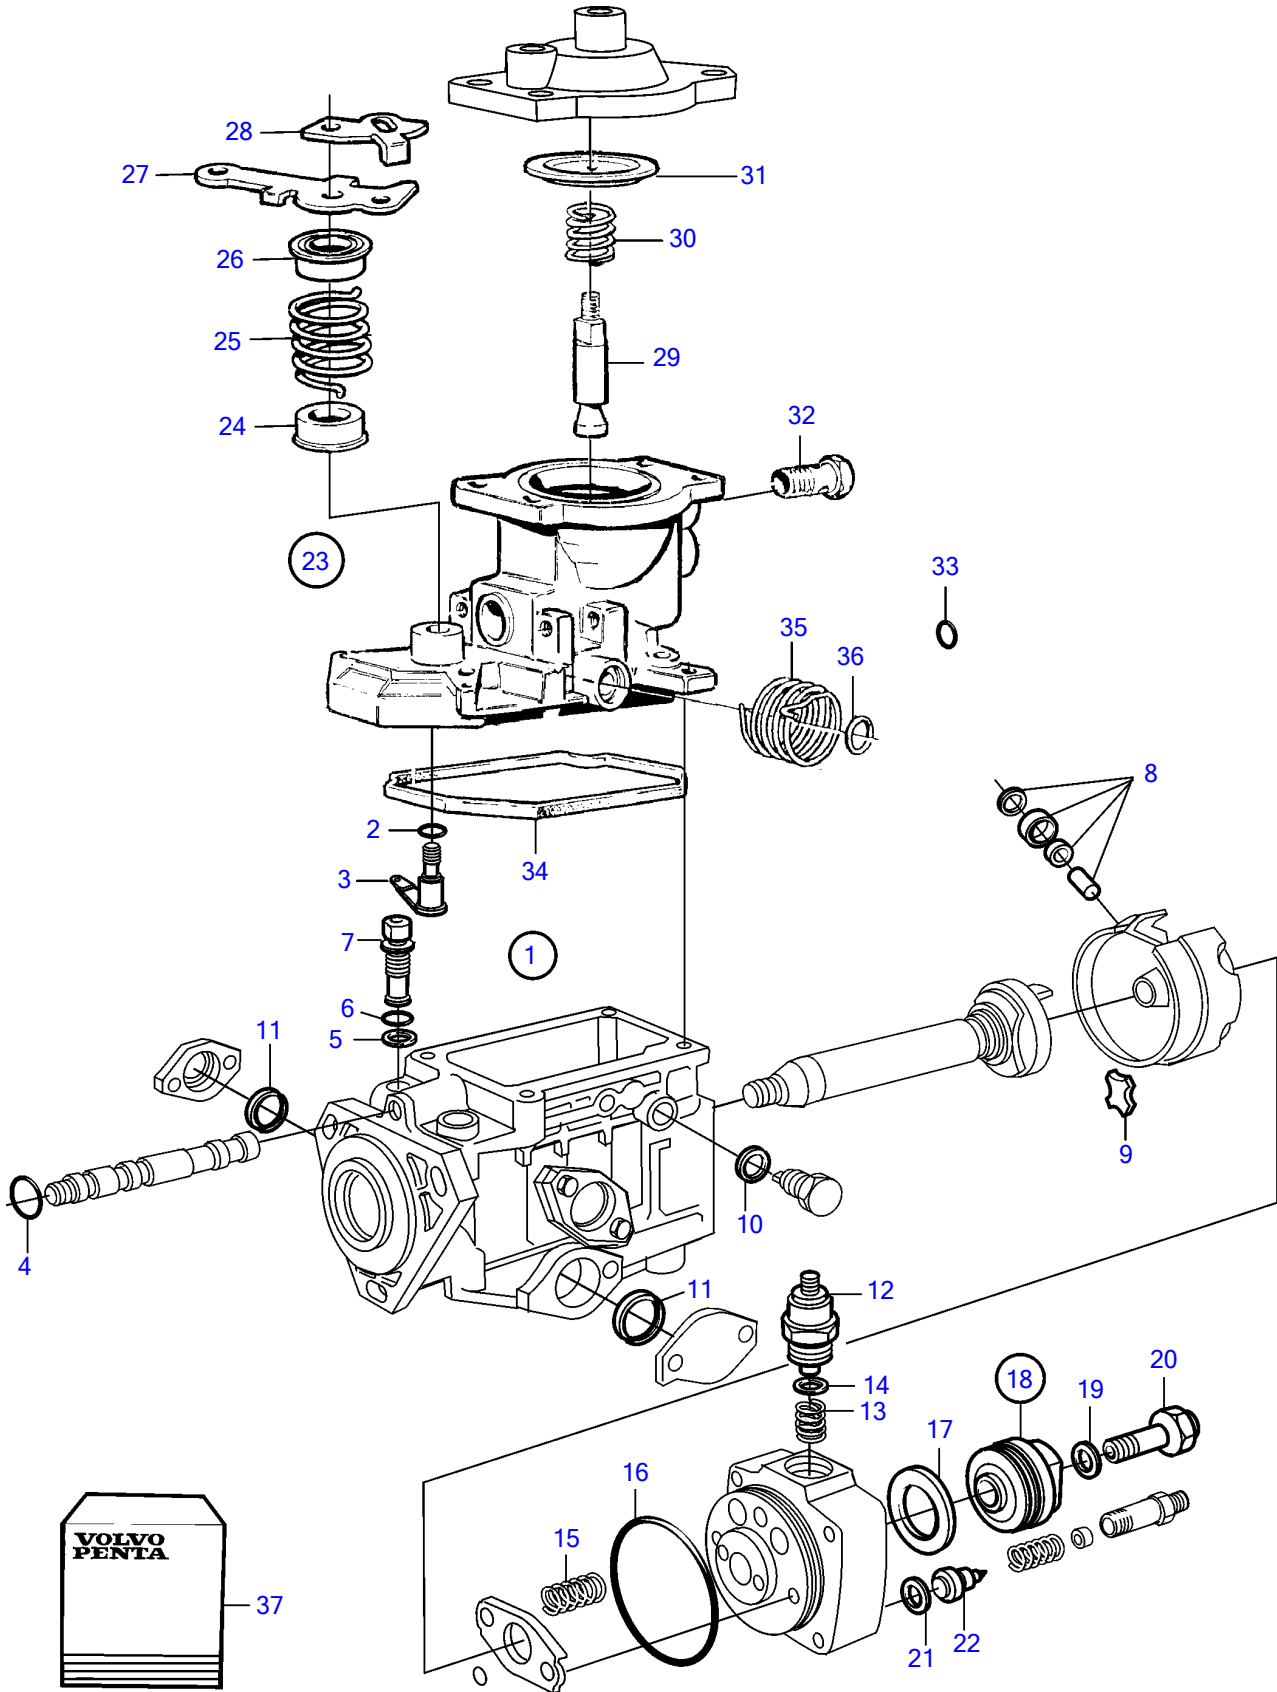

KAD42B, KAMD42B, TAMD42B

KAD42B, KAMD42B, TAMD42B

REF	PART NO.	QTY	DESCRIPTION	NOTES
1	861262	1	Injection pump	
2	243567	1	• Sealing ring	
3			• Control shaft	
4	243786	1	• O-ring	Included in gasket kit.
5	861520	1	• O-ring	Included in gasket kit., (243521)
6	243520	1	• Sealing ring	Included in gasket kit.
7	844179	1	• Valve	
8	(859288)	1	• Spare parts kit	Obsolete part
9	844150	2	• Absorber	Included in gasket kit.
10	1699759	2	• Gasket	Included in gasket kit.
11	838445	2	• O-ring	Included in gasket kit.
12	876614	1	• Stop solenoid	12V
13	861208	1	• • Spring	
14	243572	1	• O-ring	Included in gasket kit.
15		1	• Compression spring	
16	(243555)	1	• Sealing ring	Included in gasket kit., Obsolete part
17	(838402)	1	• O-ring	Obsolete part
18		1	• Plug	
19		1	• • O-ring	
20		1	• • Screw	
21	845738	6	• Washer	
22		6	• Delivery valve	
23		1	• Governor	
24		1	• Spring disc	
25	244967	1	• Spring	
26	244972	1	• Spring disc	
27	244961	1	• Lever	
28	244969	1	• Lever	
29		1	• Screw	
30	859282	1	• Compression spring	
31	244944	1	• Diaphragm	
32	861514	1	• Hollow screw	
33	244963	1	• Shim	Included in gasket kit.
34		1	• Gasket	
35	(859463)	1	• Spring	Obsolete part
36	844224	1	• O-ring	Included in gasket kit.
37	844240	1	Gasket kit	