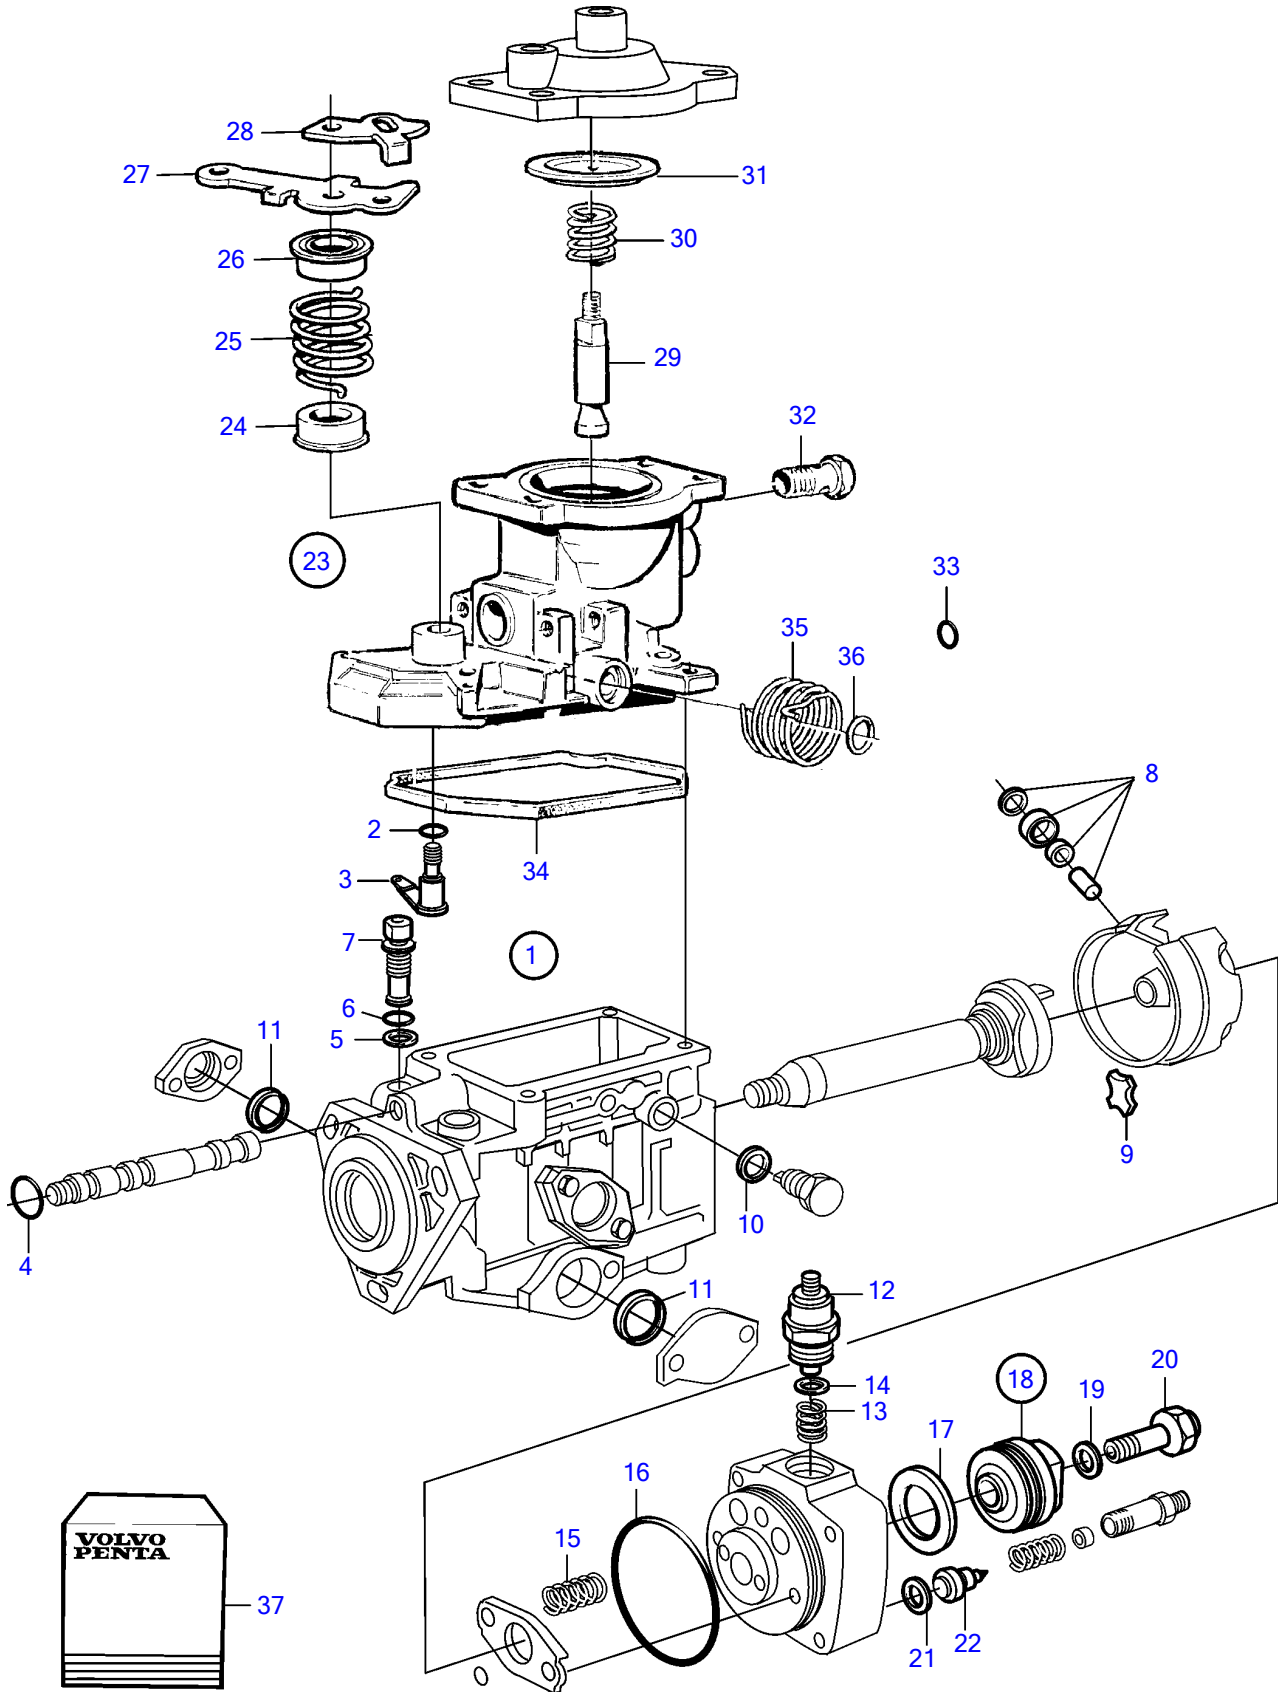

KAD42B, KAMD42B, TAMD42B

KAD42B, KAMD42B, TAMD42B

REF	PART NO.	QTY	DESCRIPTION	NOTES
1	861262	1	Injection pump	
2	243567	1	• Sealing ring	
3			• Control shaft	
4	243786	1	• O-ring	Included in gasket kit.
5	861520	1	• O-ring	Included in gasket kit., (243521)
6	243520	1	• Sealing ring	Included in gasket kit.
7	844179	1	• Valve	
8	(859288)	1	• Spare parts kit	Obsolete part
9	844150	2	• Absorber	Included in gasket kit.
10	1699759	2	• Gasket	Included in gasket kit.
11	838445	2	• O-ring	Included in gasket kit.
12	876614	1	• Stop solenoid	12V
13	861208	1	• • Spring	
14	243572	1	• O-ring	Included in gasket kit.
15		1	• Compression spring	
16	(243555)	1	• Sealing ring	Included in gasket kit., Obsolete part
17	(838402)	1	• O-ring	Obsolete part
18		1	• Plug	
19		1	• • O-ring	
20		1	• • Screw	
21	845738	6	• Washer	
22		6	• Delivery valve	
23		1	• Governor	
24		1	• Spring disc	
25	244967	1	• Spring	
26	244972	1	• Spring disc	
27	244961	1	• Lever	
28	244969	1	• Lever	
29		1	• Screw	
30	859282	1	• Compression spring	
31	244944	1	• Diaphragm	
32	861514	1	• Hollow screw	
33	244963	1	• Shim	Included in gasket kit.
34		1	• Gasket	
35	(859463)	1	• Spring	Obsolete part
36	844224	1	• O-ring	Included in gasket kit.
37	844240	1	Gasket kit	