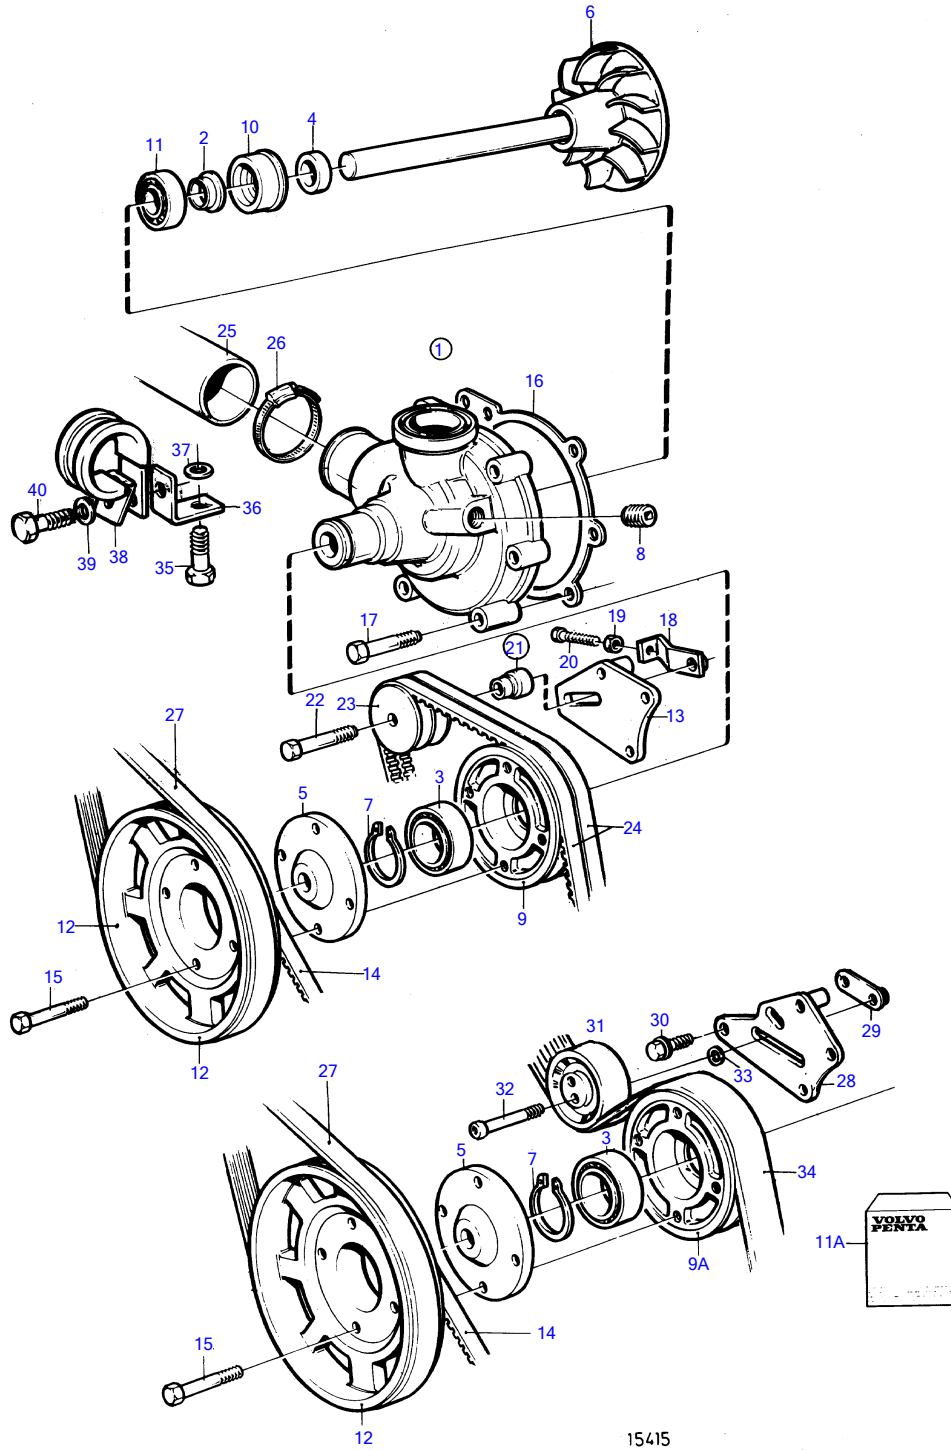

KAD42B, KAMD42B

KAD42B, KAMD42B

REF	PART NO.	QTY	DESCRIPTION	NOTES
1	860452	1	Water pump	For V-belt, SN-2204208023
	861549	1	Water pump	For multi-V-belt., SN2204208024-
2	70913	1	• Deflector	Included in overhaul kit.
3	181538	1	• Ball bearing	Included in overhaul kit.
4	421306	1	• Wear ring	Included in overhaul kit.
5	860455	1	• Hub	
6		1	• Shaft, with blade wheel	Included in overhaul kit.
7	914462	1	• Snap ring	Included in overhaul kit.
8	479977	1	• Plug	(952077)
9	1542235	1	• Pulley	For V-belt, For 860452
9A	861541	1	• • Pulley	For multi-V-belt., For 861549
10	1545283	1	• • • Sealing ring	Included in overhaul kit.
11	1660609	1	• • • Ball bearing	Included in overhaul kit.
11A	876544	1	Repair kit	See group 99
12	860454	1	Pulley	
13	860610	1	Bracket	
14	977542	1	V-belt	
15	947760	4	Flange screw	
16	859027	1	Gasket	Included in overhaul kit.
17	947760	6	Flange screw	
18	860658	1	Tensioner	M6, SN-2204207319
	861672	1	Tensioner	M8, SN2204207320-
19	945407	1	Flange nut	M6, SN-2204207319
	968862	1	Nut	M8, SN2204207320-
20	1328811	1	Screw	M6, SN-2204207319
	860928	1	Tensioning screw	M8, SN2204207320-
21	876562	1	Mounting kit	
22	965187	1	• Flange screw	
23	861557	1	Tension pulley	For V-belt, (860714)
24	976483	1	V-belt, v-belt	
25	861112	1	Hose	Heat exchanger-expansion tank-water pump.
26	943477	1	Hose clamp	
27	860388	1	Drive belt	
28	861560	1	Bracket	
29	861652	1	Lock washer	
30	946441	1	Flange screw	
31	861563	1	Tension pulley	For multi-V-belt.
32	959245	1	Hex. socket screw	
33	960144	1	Washer	
34	861564	1	Drive belt, multi-V	