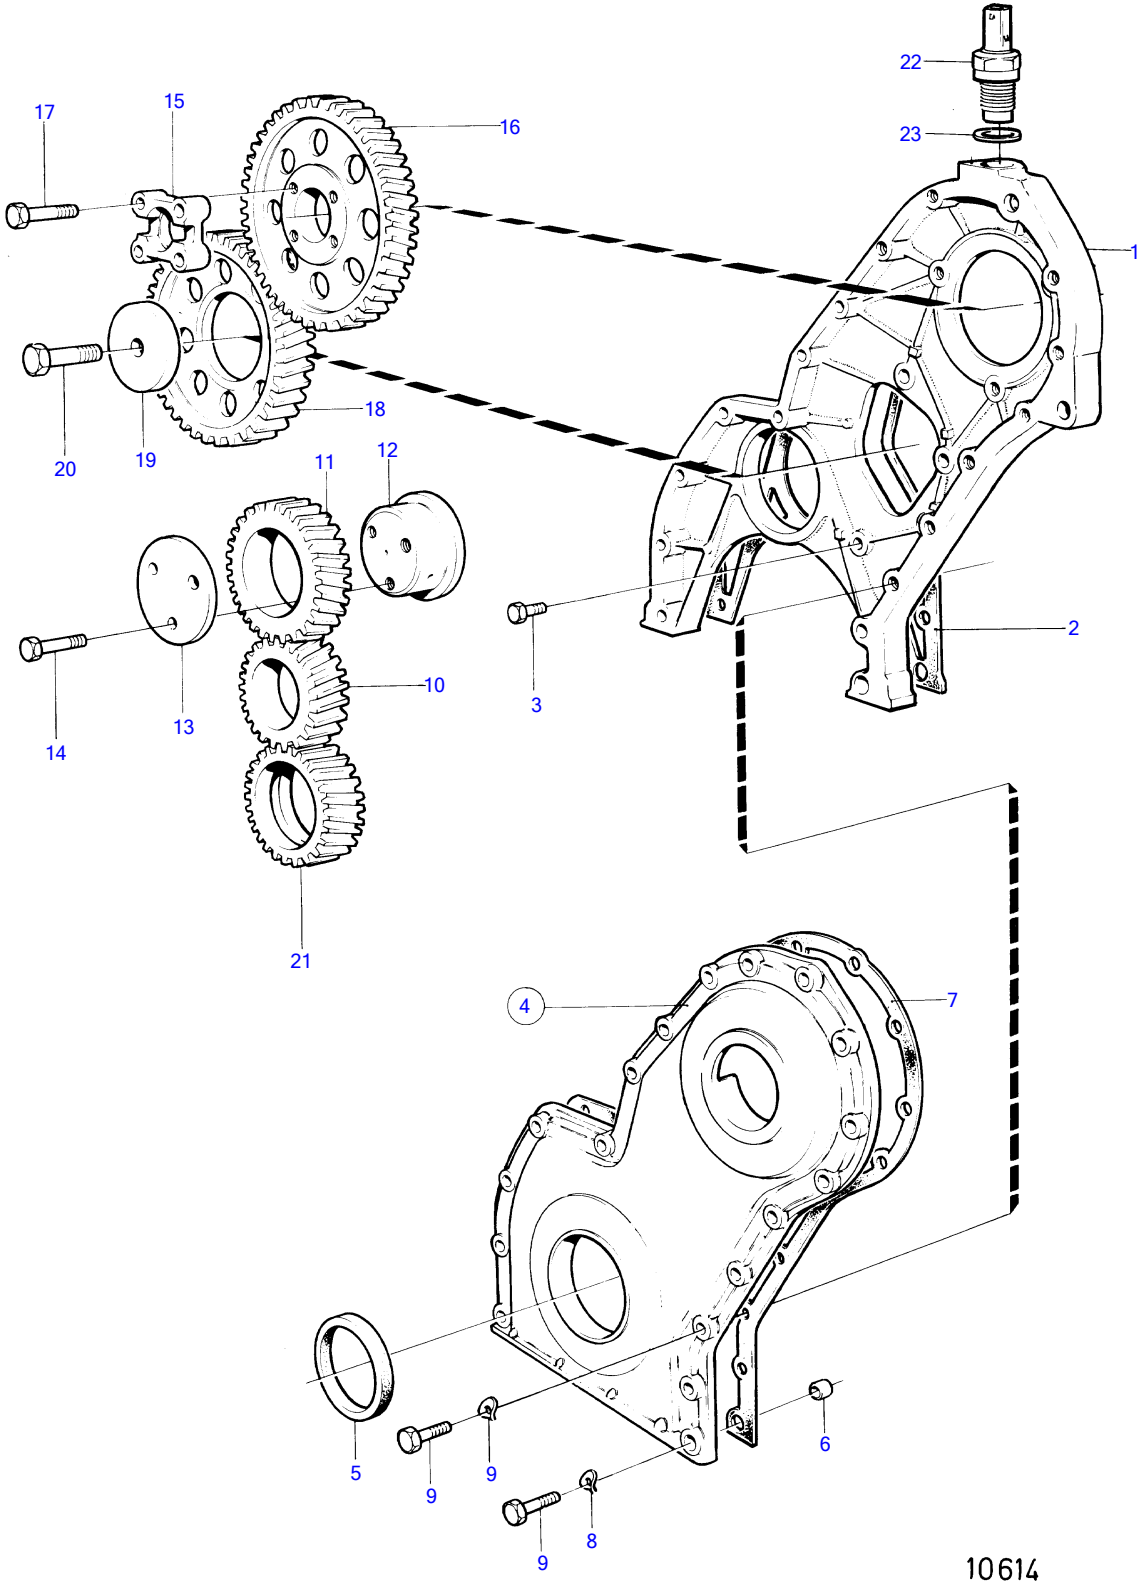

TAMD42B

10614

TAMD42B

REF	PART NO.	QTY	DESCRIPTION	NOTES
1	838655	1	Timing gear casing	
2	859039	1	Gasket	
3	946173	3	Flange screw	L=20mm
	946671	1	Flange screw	L=30mm
4	843086	1	Cover	Replaced by 842991
	842991		• Cover	
5	1542318	1	• Sealing ring	
6	415311	2	• Guide sleeve	
7	859038	1	Gasket	
8	941907	2	Spring washer	
9	946470	8	Flange screw	L=35mm
	947760	1	Flange screw	L=40mm
	965180	6	Flange screw	L=70mm
	965182	2	Flange screw	L=80mm
	965183	1	Flange screw	L=90mm
10	1542305	1	Gear, crankshaft	
11	1542061	1	Gear	
12	838997	1	Bearing spindle	
13	1542065	1	Thrust washer	
14	965180	3	Flange screw	
15	829523	1	Companion flange	
16	838657	1	Gear, fuel inj. pump	
17	955298	4	Hexagon screw	
18	1542034	1	Gear, camshaft	
19	1542223	1	Washer	
20	965193	1	Flange screw	
21	1542215	1	Oil pump wheel, oil pump	